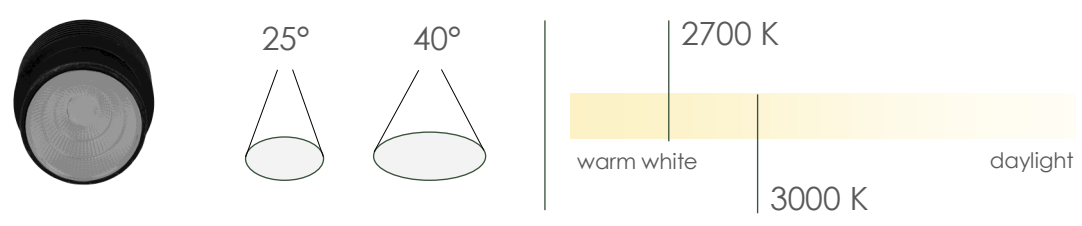

CONCEPT-E

STANDING EDGE

- . 11 Watt
- . 820 - 1047 lm
- . RA90+
- . 2700K/3000K
- . 4000K/DW
- . Triac-dimmable
- . Leaf spring
- . Wire spring only for Black & White rings.
- . **50 POSSIBLE CONFIGURATIONS**

MODULE

RING