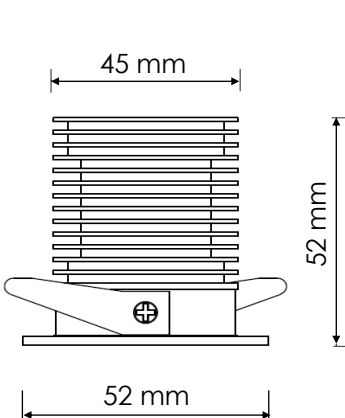

PINO

Pino A

Pino A

Pino B

Pino B

Pino D

Pino C

Pino C

Pino D

- . RA90+
- . Triac-dimmable
- . 2700/3000K
- . 6W
- . 410 lm
- . IP40
- . 15°/30°/40°/60°
- . Aluminium
- . Black/White
- . Cut out ϕ 45 mm