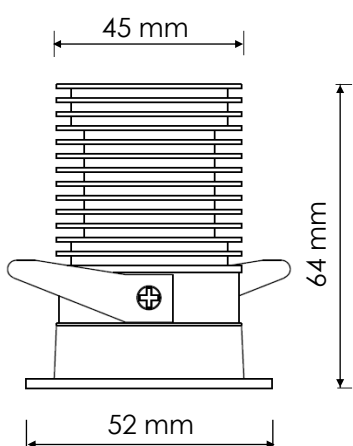

PINO

Pino A

Pino A

Pino B

Pino B

Pino D

Pino C

Pino C

Pino D

- . RA90+
- . Triac-dimmable
- . 2700/3000K
- . 6W
- . 410 lm
- . IP40
- . 15°/30°/40°/60°
- . Aluminium
- . Black/White
- . Cut out ϕ 45 mm