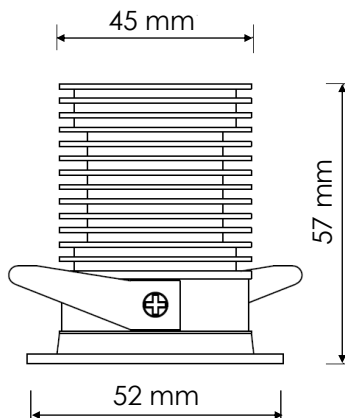

PINO

Pino A

Pino A

Pino B

Pino B

Pino D

Pino C

Pino C

Pino D

- . RA90+
- . Triac-dimmable
- . 2700/3000K
- . 6W
- . 410 lm
- . IP40
- . 15°/30°/40°/60°
- . Aluminium
- . Black/White
- . Cut out ϕ 45 mm