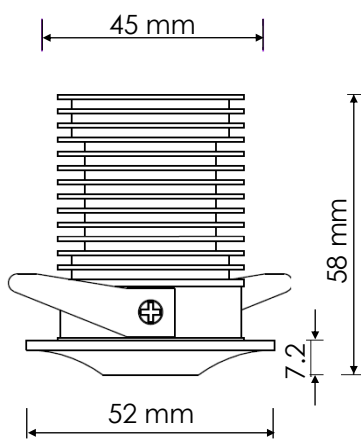

PINO

Pino A

Pino A

Pino B

Pino B

Pino D

Pino C

Pino C

Pino D

- . RA90+
- . Triac-dimmable
- . 2700/3000K
- . 6W
- . 410 lm
- . IP40
- . 15°/30°/40°/60°
- . Aluminium
- . Black/White
- . Cut out ϕ 45 mm