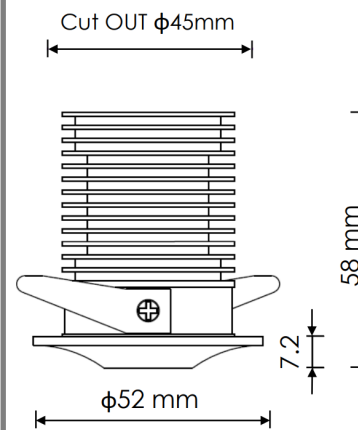

Pino B Technical drawing