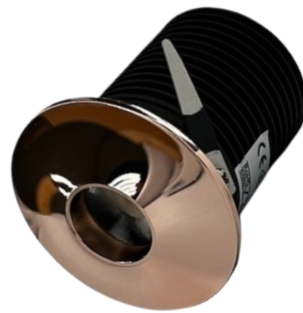

Pino A Chrome

Pino A Brushed gold

- . RA90+
- . Triac-dimmable
- . 2700K/3000K
- . 6W
- . 410 lm
- . IP40
- . 15°/30°/40°/60°
- . Aluminium
- . Cut out ϕ 45 mm
- . Ring colors:
White ,Black
Chrome
Metallic black
Rose gold
Brushed gold
Brushed bronze

PINO

PINO B

Pino B White

Pino B Metallic black

Pino B Brushed bronze

Pino B Black

Pino B Rose gold

Pino B Technical drawing

Pino B Chrome

Pino B Brushed gold

- . RA90+
- . Triac-dimmable
- . 2700K/3000K
- . 6W
- . 410 lm
- . IP40
- . 15°/30°/40°/60°
- . Aluminium
- . Cut out $\phi 45$ mm
- . Ring colors:
White ,Black
Chrome
Metallic black
Rose gold
Brushed gold
Brushed bronze

Pino C Chrome

Pino C Brushed gold

- . RA90+
- . Triac-dimmable
- . 2700K/3000K
- . 6W
- . 410 lm
- . IP40
- . 15°/30°/40°/60°
- . Aluminium
- . Cut out ϕ 45 mm
- . Ring colors:
White ,Black
Chrome
Metallic black
Rose gold
Brushed gold
Brushed bronze