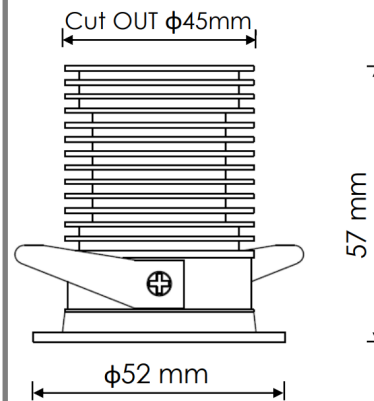

Pino C Chrome

Pino C Brushed gold

- . RA90+
- . Triac-dimmable
- . 2700K/3000K
- . 6W
- . 410 lm
- . IP40
- . 15°/30°/40°/60°
- . Aluminium
- . Cut out ϕ 45 mm
- . Ring colors:
White ,Black
Chrome
Metallic black
Rose gold
Brushed gold
Brushed bronze

PINO

PINO D

Pino D White

Pino D Metallic black

Pino D Brushed bronze

Pino D Black

Pino D Rose gold

Pino D Technical drawing

Pino D Chrome

Pino D Brushed gold

- . RA90+
- . Triac-dimmable
- . 2700K/3000K
- . 6W
- . 410 lm
- . IP40
- . 15°/30°/40°/60°
- . Aluminium
- . Cut out $\phi 45$ mm
- . Ring colors:
White ,Black
Chrome
Metallic black
Rose gold
Brushed gold
Brushed bronze