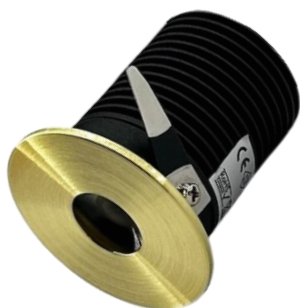

Pino A Chrome

Pino A Brushed gold

- . RA90+
- . Triac-dimmable
- . 2700K/3000K
- . 6W
- . 410 lm
- . IP40
- . 15°/30°/40°/60°
- . Aluminium
- . Cut out ϕ 45 mm
- . Ring colors:
White ,Black
Chrome
Metallic black
Rose gold
Brushed gold
Brushed bronze

Pino B Chrome

Pino B Brushed gold

- . RA90+
- . Triac-dimmable
- . 2700K/3000K
- . 6W
- . 410 lm
- . IP40
- . 15°/30°/40°/60°
- . Aluminium
- . Cut out $\phi 45$ mm
- . Ring colors:
White ,Black
Chrome
Metallic black
Rose gold
Brushed gold
Brushed bronze

Pino C Chrome

Pino C Brushed gold

- . RA90+
- . Triac-dimmable
- . 2700K/3000K
- . 6W
- . 410 lm
- . IP40
- . 15°/30°/40°/60°
- . Aluminium
- . Cut out ϕ 45 mm
- . Ring colors:
White ,Black
Chrome
Metallic black
Rose gold
Brushed gold
Brushed bronze