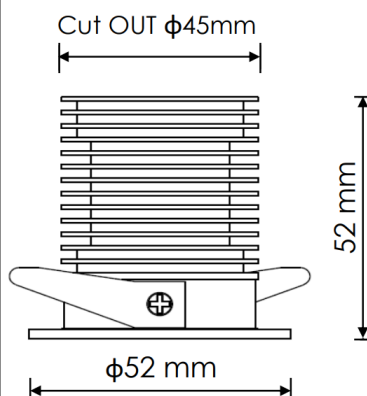

PINO

PINO C

Pino C White

Pino C Metallic black

Pino C Brushed bronze

Pino C Black

Pino C Rose gold

Pino C Technical drawing

Pino C Chrome

Pino C Brushed gold

- . RA90+
- . Triac-dimmable
- . 2700K/3000K
- . 6W
- . 410 lm
- . IP40
- . 15°/30°/40°/60°
- . Aluminium
- . Cut out ϕ 45 mm
- . Ring colors:
White ,Black
Chrome
Metallic black
Rose gold
Brushed gold
Brushed bronze