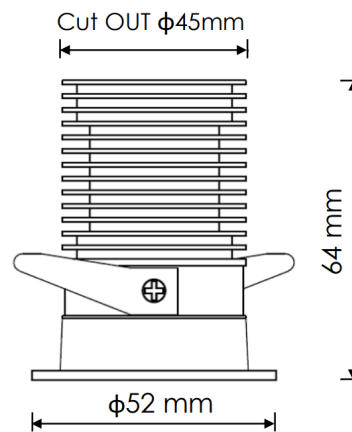

Pino A Technical drawing