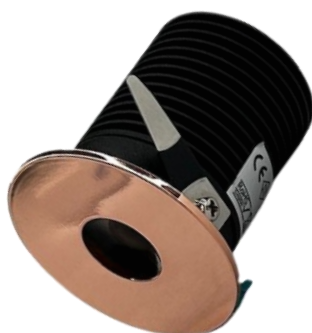

Pino A Chrome

Pino A Brushed gold

- . RA90+
- . Triac-dimmable
- . 2700K/3000K
- . 6W
- . 410 lm
- . IP40
- . 15°/30°/40°/60°
- . Aluminium
- . Cut out ϕ 45 mm
- . Ring colors:
White ,Black
Chrome
Metallic black
Rose gold
Brushed gold
Brushed bronze

Pino B Chrome

Pino B Brushed gold

- . RA90+
- . Triac-dimmable
- . 2700K/3000K
- . 6W
- . 410 lm
- . IP40
- . 15°/30°/40°/60°
- . Aluminium
- . Cut out $\phi 45$ mm
- . Ring colors:
White ,Black
Chrome
Metallic black
Rose gold
Brushed gold
Brushed bronze

PINO

PINO C

Pino C White

Pino C Metallic black

Pino C Brushed bronze

Pino C Black

Pino C Rose gold

Pino C Technical drawing

Pino C Chrome

Pino C Brushed gold

- . RA90+
- . Triac-dimmable
- . 2700K/3000K
- . 6W
- . 410 lm
- . IP40
- . 15°/30°/40°/60°
- . Aluminium
- . Cut out ϕ 45 mm
- . Ring colors:
White ,Black
Chrome
Metallic black
Rose gold
Brushed gold
Brushed bronze