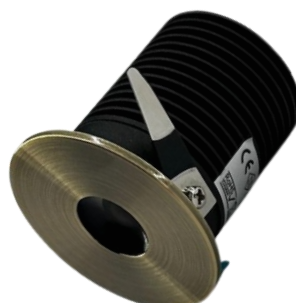

Pino C Brushed bronze