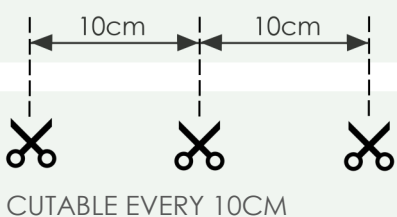

# NEON FLEX

- . 14,4 / 10 / 12 Watt/m
- . IP67
- . RA80+
- . Red, blue, green, yellow, warm white, cold white
- . Cuttable every 10 cm

	EE-	NFA14	NFM10	NFS10	NFW12
POWER		14,4 W/m	10 W/m	10 W/m	12 W/m
DIMENSIONS					

*Due to its flexibility the length of the strip can differ.*