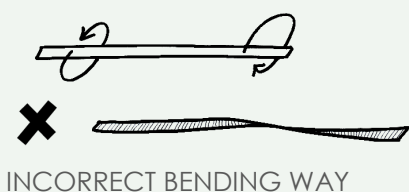

# NEON FLEX

- . 14,4 / 10 / 12 Watt/m
- . IP67
- . RA80+
- . Red, blue, green, yellow, warm white, cold white
- . Cuttable every 10 cm

	EE-	NFA14	NFM10	NFS10	NFW12
POWER		14,4 W/m	10 W/m	10 W/m	12 W/m
DIMENSIONS					

*Due to its flexibility the length of the strip can differ.*