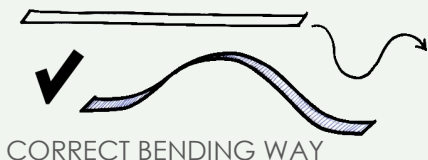

# NEON FLEX

- . 14,4 / 10 / 12 Watt/m
- . IP67
- . RA80+
- . Red, blue, green, yellow, warm white, cold white
- . Cuttable every 10 cm

	EE-	NFA14	NFM10	NFS10	NFW12
POWER		14,4 W/m	10 W/m	10 W/m	12 W/m
DIMENSIONS					

*Due to its flexibility the length of the strip can differ.*