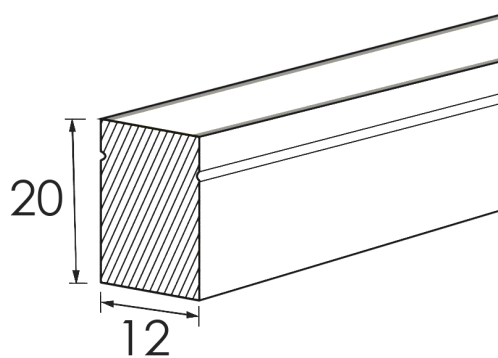

NEON FLEX

NFW12

- . 12 Watt
- . IP67
- . RA80+
- . Red, blue, green, yellow, warm white, cold white
- . Cutable every 10 cm

DIMENSIONS

FLEX

PROFILE