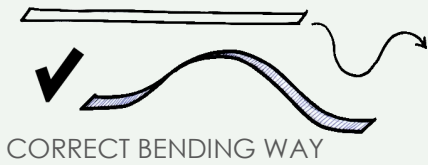

NEON FLEX

NFW12

- . 12 Watt
- . IP67
- . RA80+
- . Red, blue, green, yellow, warm white, cold white
- . Cutable every 10 cm

DIMENSIONS

FLEX

PROFILE