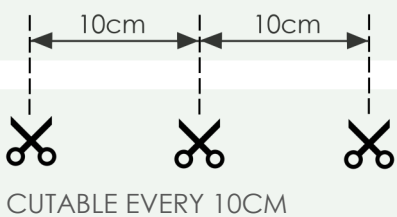

NEON FLEX

NFW12

- . 12 Watt
- . IP67
- . RA80+
- . Red, blue, green, yellow, warm white, cold white
- . Cutable every 10 cm

DIMENSIONS

FLEX

PROFILE