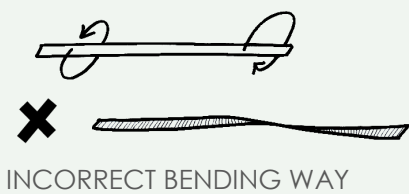

NEON FLEX

NFW12

- . 12 Watt
- . IP67
- . RA80+
- . Red, blue, green, yellow, warm white, cold white
- . Cutable every 10 cm

DIMENSIONS

FLEX

PROFILE