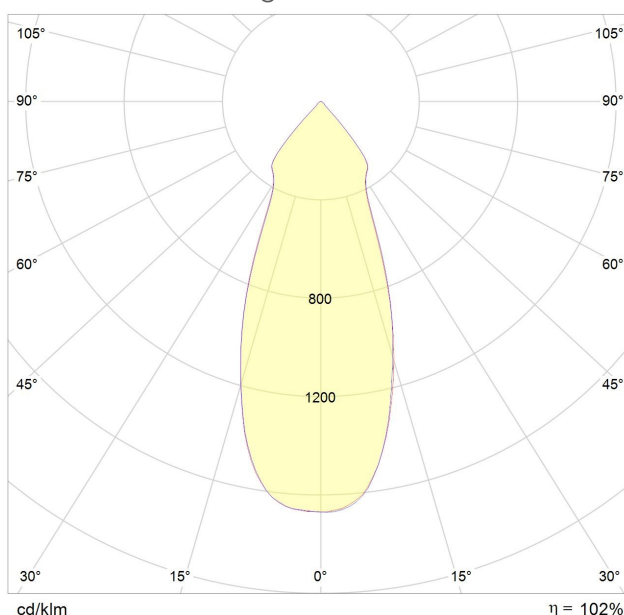

LIGHTING CHARACTERISTICS

|              |               |
|--------------|---------------|
| Light color  | 2700/3000 K   |
| Beam angle   | 15°/25°/40°   |
| CRI          | RA90+         |
| Lumen output | 1499 lm       |
| LEDtype      | CREE CXA 1507 |

MEASUREMENTS AND MATERIAL FEATURES

|                 |                  |
|-----------------|------------------|
| Measurements    | 185 x 84,5 mm    |
| Material        | aluminium        |
| Color housing   | black/white      |
| Color innerring | black/white/gold |

TULO 15 - beam angle 15°

TULO 15 - beam angle 25°

TULO 15 - beam angle 40°

| PRODUCTTYPE   | POWER     | LIGHT COLOR | BEAM ANGLE  | COLOR HOUSING | COLOR INNERRING   |
|---------------|-----------|-------------|-------------|---------------|-------------------|
| <b>EE- TL</b> | <b>15</b> | <b>/ 27</b> | <b>- 25</b> | <b>B</b>      | <b>G</b>          |
| TULO          | WATT      | KELVIN      | °           | BLACK/WHITE   | BLACK/WHITE /GOLD |