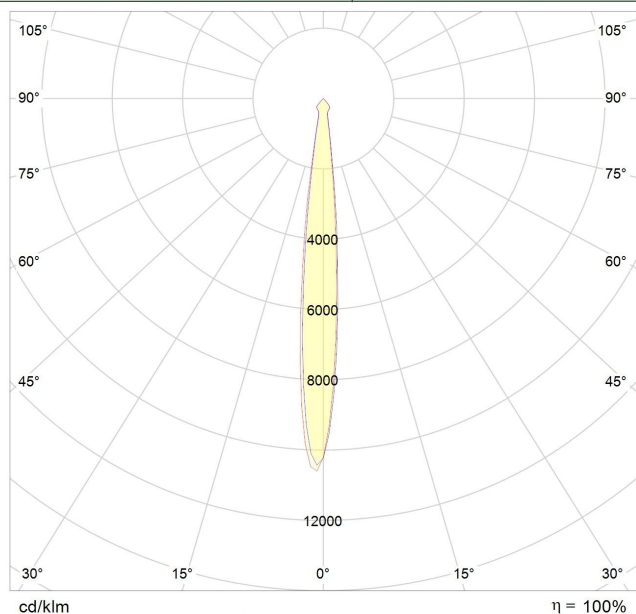

LIGHTING CHARACTERISTICS

|              |               |
|--------------|---------------|
| Light color  | 2700/3000 K   |
| Beam angle   | 15°/25°/40°   |
| CRI          | RA90+         |
| Lumen output | 1499 lm       |
| LEDtype      | CREE CXA 1507 |

MEASUREMENTS AND MATERIAL FEATURES

|                 |                  |
|-----------------|------------------|
| Measurements    | 185 x 84,5 mm    |
| Material        | aluminium        |
| Color housing   | black/white      |
| Color innerring | black/white/gold |

TULO 15 - beam angle 15°

TULO 15 - beam angle 25°

TULO 15 - beam angle 40°

| PRODUCTTYPE   | POWER     | LIGHT COLOR | BEAM ANGLE  | COLOR HOUSING | COLOR INNERRING   |
|---------------|-----------|-------------|-------------|---------------|-------------------|
| <b>EE- TL</b> | <b>15</b> | <b>/ 27</b> | <b>- 25</b> | <b>B</b>      | <b>G</b>          |
| TULO          | WATT      | KELVIN      | °           | BLACK/WHITE   | BLACK/WHITE /GOLD |