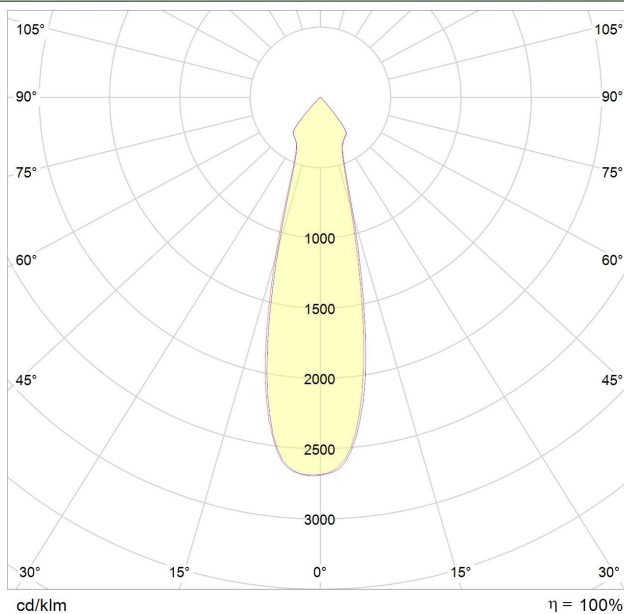

LIGHTING CHARACTERISTICS

|              |               |
|--------------|---------------|
| Light color  | 2700/3000 K   |
| Beam angle   | 15°/25°/40°   |
| CRI          | RA90+         |
| Lumen output | 1499 lm       |
| LEDtype      | CREE CXA 1507 |

MEASUREMENTS AND MATERIAL FEATURES

|                 |                  |
|-----------------|------------------|
| Measurements    | 185 x 84,5 mm    |
| Material        | aluminium        |
| Color housing   | black/white      |
| Color innerring | black/white/gold |

TULO 15 - beam angle 15°

TULO 15 - beam angle 25°

TULO 15 - beam angle 40°

| PRODUCTTYPE   | POWER     | LIGHT COLOR | BEAM ANGLE  | COLOR HOUSING | COLOR INNERRING   |
|---------------|-----------|-------------|-------------|---------------|-------------------|
| <b>EE- TL</b> | <b>15</b> | <b>/ 27</b> | <b>- 25</b> | <b>B</b>      | <b>G</b>          |
| TULO          | WATT      | KELVIN      | °           | BLACK/WHITE   | BLACK/WHITE /GOLD |