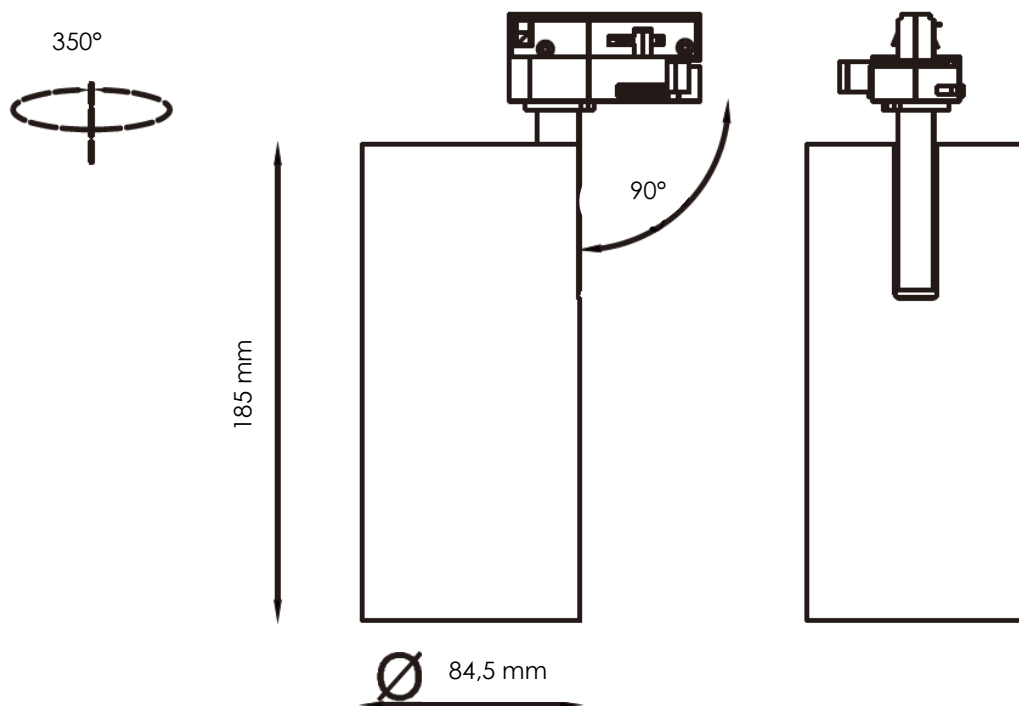

|                 |                      |
|-----------------|----------------------|
| Power           | 15W                  |
| Input current   | 100-240 Vac          |
| Dimmable        | Triac, optional dali |
| IP rating       | 20                   |
| Max. amb. Temp. | 45°C                 |

MEASUREMENTS AND MATERIAL FEATURES

|                 |                  |
|-----------------|------------------|
| Measurements    | 185 x 84,5 mm    |
| Material        | aluminium        |
| Color housing   | black/white      |
| Color innerring | black/white/gold |

TULO 15 - beam angle 15°

TULO 15 - beam angle 25°

TULO 15 - beam angle 40°

| PRODUCTTYPE   | POWER     | LIGHT COLOR | BEAM ANGLE  | COLOR HOUSING | COLOR INNERRING   |
|---------------|-----------|-------------|-------------|---------------|-------------------|
| <b>EE- TL</b> | <b>15</b> | <b>/ 27</b> | <b>- 25</b> | <b>B</b>      | <b>G</b>          |
| TULO          | WATT      | KELVIN      | °           | BLACK/WHITE   | BLACK/WHITE /GOLD |