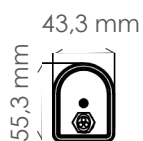

TRIPO

EE-TRP20

20W

3000/
4000 K

2640 lm

120°

TECHNICAL FEATURES

Power	20W
Input current	AC 100-277 V
Dimmable	/
IP rating	IP65
IK rating	IK10
Ambient temp.	-30° - +40°

LIGHTING CHARACTERISTICS

Light color	3000/4000 K
Beam angle	120°
CRI	RA80+
Lumen output	2640 lm
LED-type	SMD2835
Lifetime	L80B10 50000h
SDCM	3

MEASUREMENTS AND MATERIAL FEATURES

Measurements	1200 x 43,3 x 55,3 mm
Material	Polycarbonate