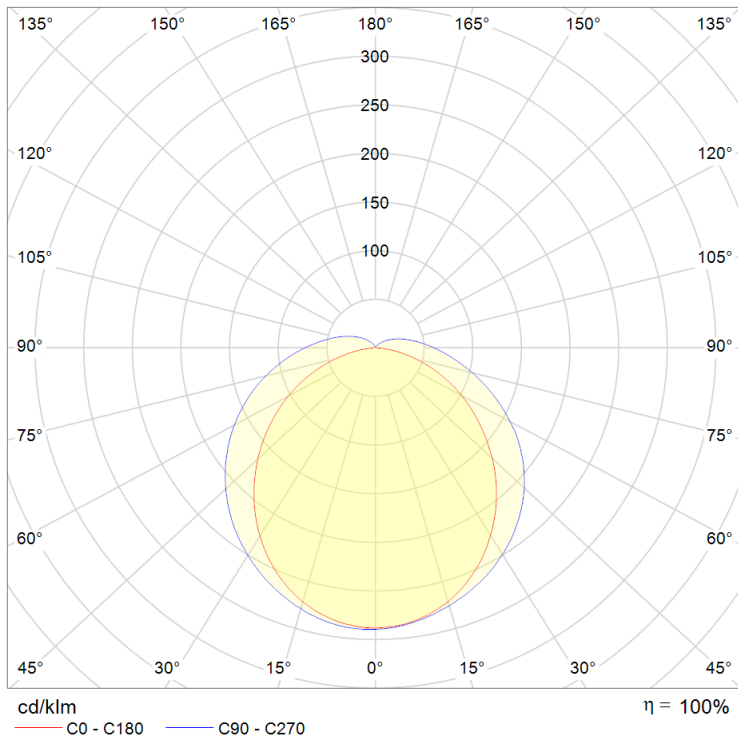

TRIPO

EE-TRP20

20W

3000/
4000 K

2640 lm

120°

TECHNICAL FEATURES

Power	20W
Input current	AC 100-277 V
Dimmable	/
IP rating	IP65
IK rating	IK10
Ambient temp.	-30° - +40°

LIGHTING CHARACTERISTICS

Light color	3000/4000 K
Beam angle	120°
CRI	RA80+
Lumen output	2640 lm
LED-type	SMD2835
Lifetime	L80B10 50000h
SDCM	3

MEASUREMENTS AND MATERIAL FEATURES

Measurements	1200 x 43,3 x 55,3 mm
Material	Polycarbonate

TRP20

PRODUCTTYPE	POWER	LIGHT COLOR
EE- TRP	20	30
TRI PROOF	20 Watt	3000 K

EE-TRP20-30

Tri proof - 120 cm - 20W - 3000K

EE-TRP20-40

Tri proof - 120 cm - 20W - 4000K