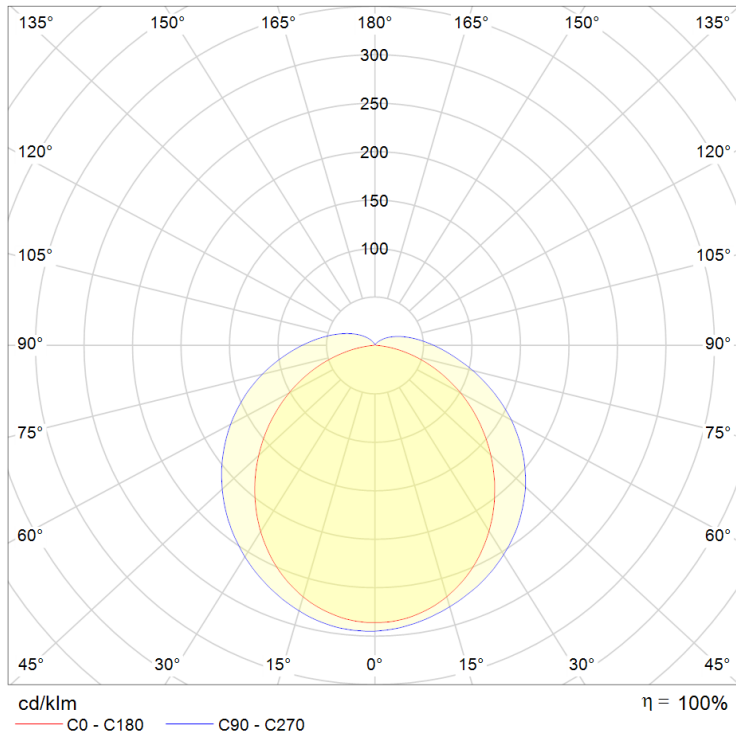

TRIPO

EE-TRP40

40W

3000/  
4000 K

5280 lm

120°

**TECHNICAL FEATURES**

Power	40W
Input current	AC 100-277 V
Dimmable	/
IP rating	IP65
IK rating	IK10
Ambient temp.	-30° - +40°

**LIGHTING CHARACTERISTICS**

Light color	3000/4000 K
Beam angle	120°
CRI	RA80+
Lumen output	5280 lm
LED-type	SMD2835
Lifetime	L80B10 50000h
SDCM	3

**MEASUREMENTS AND MATERIAL FEATURES**

Measurements	1200 x 43,3 x 55,3 mm
Material	Polycarbonate

**TRP40**

PRODUCTTYPE	POWER	LIGHT COLOR
<b>EE- TRP</b>	<b>40</b>	<b>30</b>
TRI PROOF	40 Watt	3000 K

EE-TRP40-30

Tri proof - 120 cm - 40W - 3000K

EE-TRP40-40

Tri proof - 120 cm - 40W - 4000K