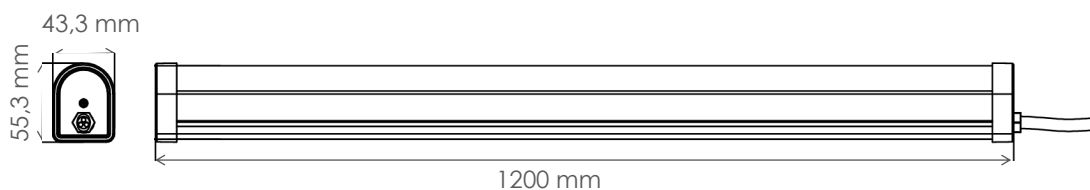

TRIPO

EE-TRP40

40W

3000/  
4000 K

5280 lm

120°

**TECHNICAL FEATURES**

Power	40W
Input current	AC 100-277 V
Dimmable	/
IP rating	IP65
IK rating	IK10
Ambient temp.	-30° - +40°

**LIGHTING CHARACTERISTICS**

Light color	3000/4000 K
Beam angle	120°
CRI	RA80+
Lumen output	5280 lm
LED-type	SMD2835
Lifetime	L80B10 50000h
SDCM	3

**MEASUREMENTS AND MATERIAL FEATURES**

Measurements	1200 x 43,3 x 55,3 mm
Material	Polycarbonate

**TRP40**

PRODUCTTYPE	POWER	LIGHT COLOR
<b>EE- TRP</b>	<b>40</b>	<b>30</b>
TRI PROOF	40 Watt	3000 K

EE-TRP40-30

Tri proof - 120 cm - 40W - 3000K

EE-TRP40-40

Tri proof - 120 cm - 40W - 4000K