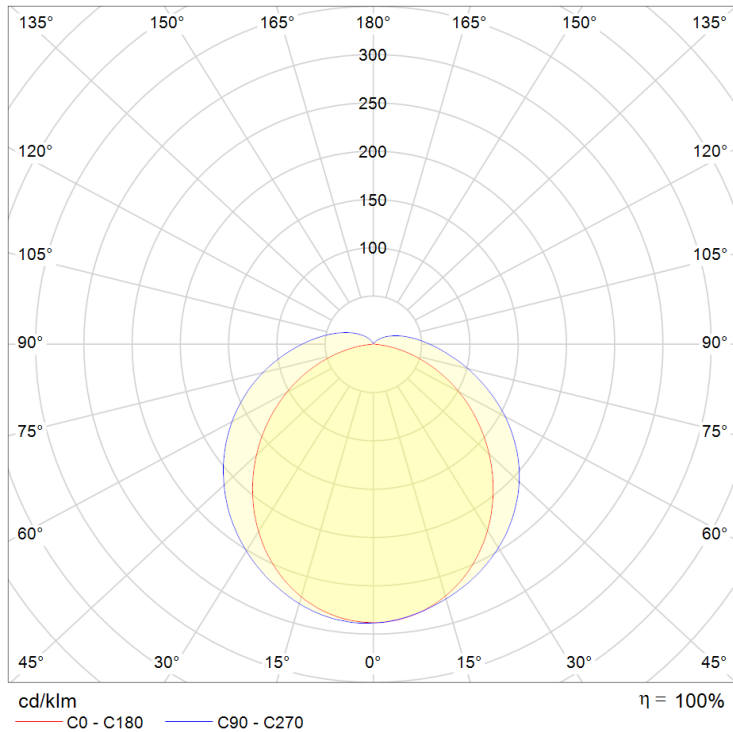

TRIPO

EE-TRP50

50W

3000/  
4000 K

6600 lm

120°

**TECHNICAL FEATURES**

Power	50W
Input current	AC 100-277 V
Dimmable	/
IP rating	IP65
IK rating	IK10
Ambient temp.	-30° - +40°

**LIGHTING CHARACTERISTICS**

Light color	3000/4000 K
Beam angle	120°
CRI	RA80+
Lumen output	6600 lm
LED-type	SMD2835
Lifetime	L80B10 50000h
SDCM	3

**MEASUREMENTS AND MATERIAL FEATURES**

Measurements	1500 x 43,3 x 55,3 mm
Material	Polycarbonate

**TRP50**

PRODUCTTYPE		POWER	LIGHT COLOR	
<b>EE-</b>	<b>TRP</b>	<b>50</b>	<b>-</b>	<b>30</b>
TRI PROOF		50 Watt	3000 K	

EE-TRP50-30

Tri proof - 150 cm - 50W - 3000K

EE-TRP50-40

Tri proof - 150 cm - 50W - 4000K