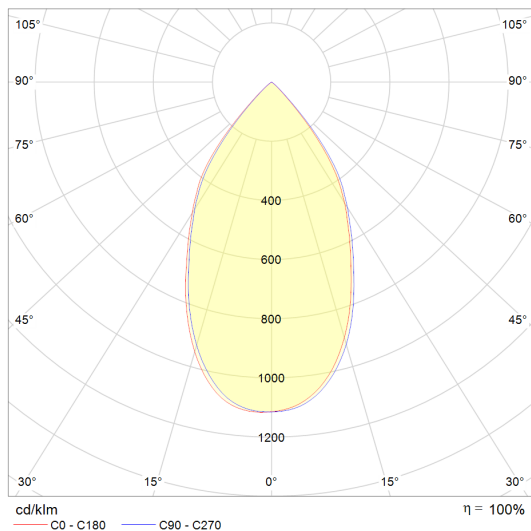

Power	9W
Input current	220-240 Vac
Dimmable	Optional DALI
IP rating	40, (optional IP54)
Max. amb. Temp.	45°C

LIGHTING CHARACTERISTICS

Light color	2700/3000/4000K
Beam angle	25°/40°/60°
CRI	RA90+
Lumen output	986 lm
LEDtype	CREE
Lifetime	L80B10 50000h
SDCM	3

MEASUREMENTS AND MATERIAL FEATURES

Measurements	100 x 76 mm
Material	aluminium
Color outerring	black/white
Color innerring	black/gray

DLY10 - beam angle 40°

DLY10 - beam angle 25°

DLY10 - beam angle 60°

PRODUCTTYPE	POWER	LIGHT COLOR	BEAM ANGLE	COLOR OUTERRING	COLOR INNERRING
EE-DLY	10 / 27	- 25	B	B	
DOWNLIGHT	WATT	KELVIN	°	BLACK/WHITE	BLACK/GRAY