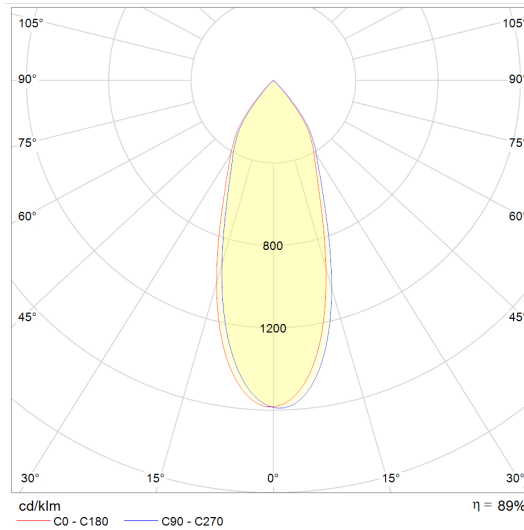

Power	9W
Input current	220-240 Vac
Dimmable	Optional DALI
IP rating	40, (optional IP54)
Max. amb. Temp.	45°C

LIGHTING CHARACTERISTICS

Light color	2700/3000/4000K
Beam angle	25°/40°/60°
CRI	RA90+
Lumen output	986 lm
LEDtype	CREE
Lifetime	L80B10 50000h
SDCM	3

MEASUREMENTS AND MATERIAL FEATURES

Measurements	100 x 76 mm
Material	aluminium
Color outerring	black/white
Color innerring	black/gray

DLY10 - beam angle 40°

DLY10 - beam angle 25°

DLY10 - beam angle 60°

PRODUCTTYPE	POWER	LIGHT COLOR	BEAM ANGLE	COLOR OUTERRING	COLOR INNERRING
EE-DLY	10 / 27	- 25	B	B	
DOWNLIGHT	WATT	KELVIN	°	BLACK/WHITE	BLACK/GRAY