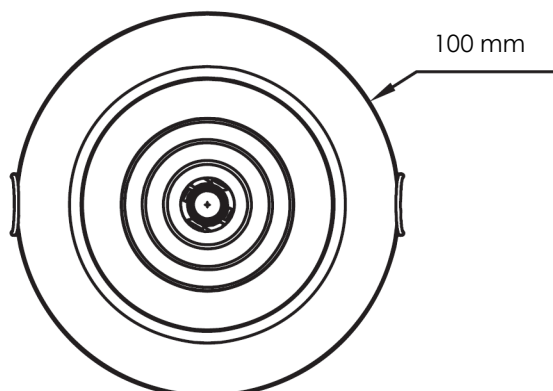

Power	9W
Input current	220-240 Vac
Dimmable	Optional DALI
IP rating	40, (optional IP54)
Max. amb. Temp.	45°C

LIGHTING CHARACTERISTICS

Light color	2700/3000/4000K
Beam angle	25°/40°/60°
CRI	RA90+
Lumen output	986 lm
LEDtype	CREE
Lifetime	L80B10 50000h
SDCM	3

MEASUREMENTS AND MATERIAL FEATURES

Measurements	100 x 76 mm
Material	aluminium
Color outerring	black/white
Color innerring	black/gray

DLY10 - beam angle 40°

DLY10 - beam angle 25°

DLY10 - beam angle 60°

PRODUCTTYPE	POWER	LIGHT COLOR	BEAM ANGLE	COLOR OUTERRING	COLOR INNERRING
EE-DLY	10 / 27	- 25	B	B	
DOWNLIGHT	WATT	KELVIN	°	BLACK/WHITE	BLACK/GRAY