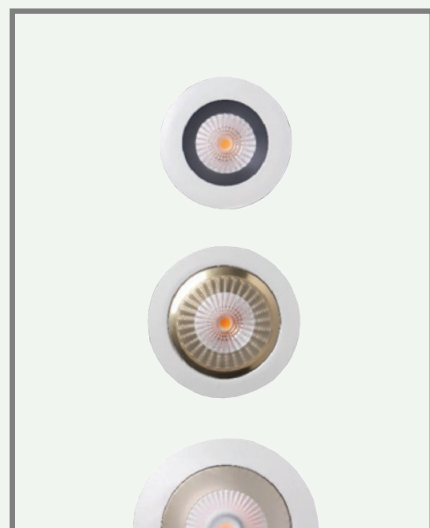

Downlight

EE-DLY10

9W

2700K/
3000/4000K

986 lm

25/40/60°

optional
DALI

TECHNICAL FEATURES

Power	9W
Input current	220-240 Vac
Dimmable	Optional DALI
IP rating	40, (optional IP54)
Max. amb. Temp.	45°C

LIGHTING CHARACTERISTICS

Light color	2700/3000/4000K
Beam angle	25°/40°/60°
CRI	RA90+
Lumen output	986 lm
LEDtype	CREE
Lifetime	L80B10 50000h
SDCM	3

MEASUREMENTS AND MATERIAL FEATURES

Measurements	100 x 76 mm
Material	aluminium
Color outerring	black/white
Color innerring	black/gray

DLY10 - beam angle 40°

DLY10 - beam angle 25°

DLY10 - beam angle 60°

PRODUCTTYPE	POWER	LIGHT COLOR	BEAM ANGLE	COLOR OUTERRING	COLOR INNERRING
EE-DLY	10 / 27	- 25	B	B	
DOWNLIGHT	WATT	KELVIN	°	BLACK/WHITE	BLACK/GRAY