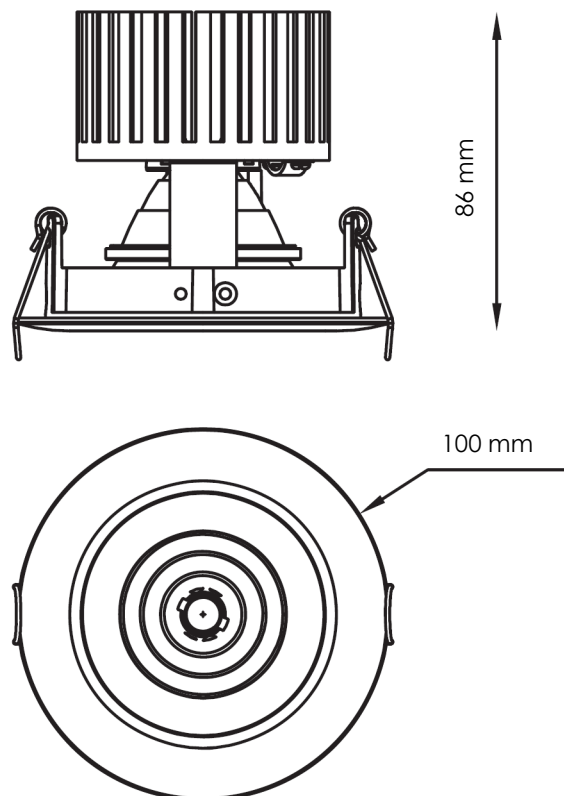

Power	13W
Input current	220-240 Vac
Dimmable	Optional DALI
IP rating	40, (optional IP54)
Max. amb. Temp.	45°C

LIGHTING CHARACTERISTICS

Light color	2700/3000/4000K
Beam angle	25°/40°/60°
CRI	RA90+
Lumen output	1601 lm
LEDtype	CREE
Lifetime	L80B10 50000h
SDCM	3

MEASUREMENTS AND MATERIAL FEATURES

Measurements	100 x 86 mm
Material	aluminium
Color outerring	black/white
Color innerring	black/gray

DLY15 - beam angle 40°

DLY15 - beam angle 25°

DLY15 - beam angle 60°

	PRODUCTTYPE	POWER	LIGHT COLOR	BEAM ANGLE	COLOR OUTERRING	COLOR INNERRING
EE-	DLY	15	27	25	B	B
	DOWNLIGHT	WATT	KELVIN	°	BLACK/WHITE	BLACK/GRAY