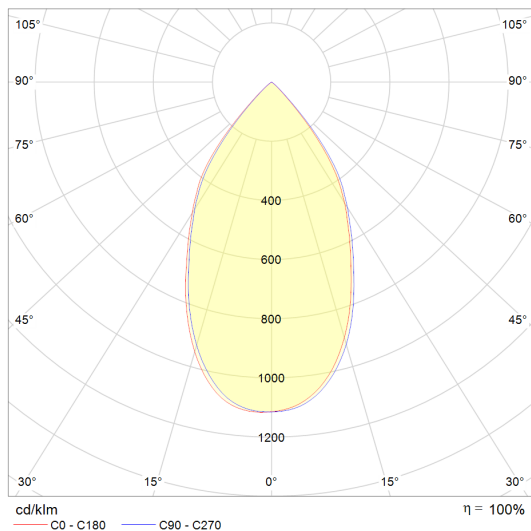

Power	13W
Input current	220-240 Vac
Dimmable	Optional DALI
IP rating	40, (optional IP54)
Max. amb. Temp.	45°C

LIGHTING CHARACTERISTICS

Light color	2700/3000/4000K
Beam angle	25°/40°/60°
CRI	RA90+
Lumen output	1601 lm
LEDtype	CREE
Lifetime	L80B10 50000h
SDCM	3

MEASUREMENTS AND MATERIAL FEATURES

Measurements	100 x 86 mm
Material	aluminium
Color outerring	black/white
Color innerring	black/gray

DLY15 - beam angle 40°

DLY15 - beam angle 25°

DLY15 - beam angle 60°

	PRODUCTTYPE	POWER	LIGHT COLOR	BEAM ANGLE	COLOR OUTERRING	COLOR INNERRING
EE-	DLY	15	27	25	B	B
	DOWNLIGHT	WATT	KELVIN	°	BLACK/WHITE	BLACK/GRAY