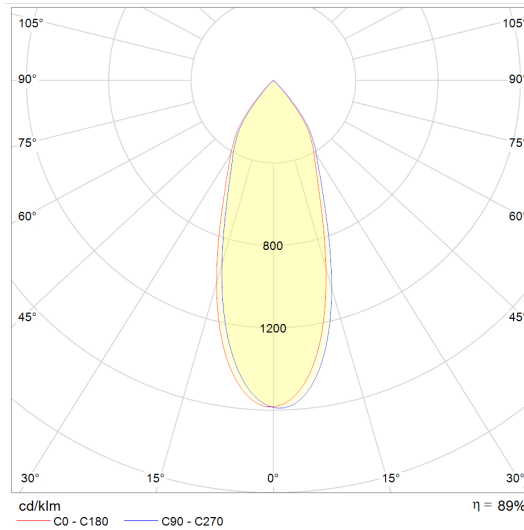

Power	13W
Input current	220-240 Vac
Dimmable	Optional DALI
IP rating	40, (optional IP54)
Max. amb. Temp.	45°C

LIGHTING CHARACTERISTICS

Light color	2700/3000/4000K
Beam angle	25°/40°/60°
CRI	RA90+
Lumen output	1601 lm
LEDtype	CREE
Lifetime	L80B10 50000h
SDCM	3

MEASUREMENTS AND MATERIAL FEATURES

Measurements	100 x 86 mm
Material	aluminium
Color outerring	black/white
Color innerring	black/gray

DLY15 - beam angle 40°

DLY15 - beam angle 25°

DLY15 - beam angle 60°

	PRODUCTTYPE	POWER	LIGHT COLOR	BEAM ANGLE	COLOR OUTERRING	COLOR INNERRING
EE-	DLY	15	27	25	B	B
	DOWNLIGHT	WATT	KELVIN	°	BLACK/WHITE	BLACK/GRAY