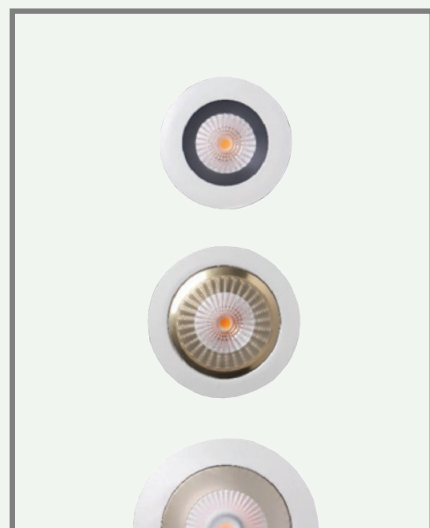

Downlight

EE-DLY15

13W

2700K/
3000/4000K

1601 lm

25/40/60°

optional
DALI

TECHNICAL FEATURES

Power	13W
Input current	220-240 Vac
Dimmable	Optional DALI
IP rating	40, (optional IP54)
Max. amb. Temp.	45°C

LIGHTING CHARACTERISTICS

Light color	2700/3000/4000K
Beam angle	25°/40°/60°
CRI	RA90+
Lumen output	1601 lm
LEDtype	CREE
Lifetime	L80B10 50000h
SDCM	3

MEASUREMENTS AND MATERIAL FEATURES

Measurements	100 x 86 mm
Material	aluminium
Color outerring	black/white
Color innerring	black/gray

DLY15 - beam angle 40°

DLY15 - beam angle 25°

DLY15 - beam angle 60°

	PRODUCTTYPE	POWER	LIGHT COLOR	BEAM ANGLE	COLOR OUTERRING	COLOR INNERRING
EE-	DLY	15	27	25	B	B
	DOWNLIGHT	WATT	KELVIN	°	BLACK/WHITE	BLACK/GRAY