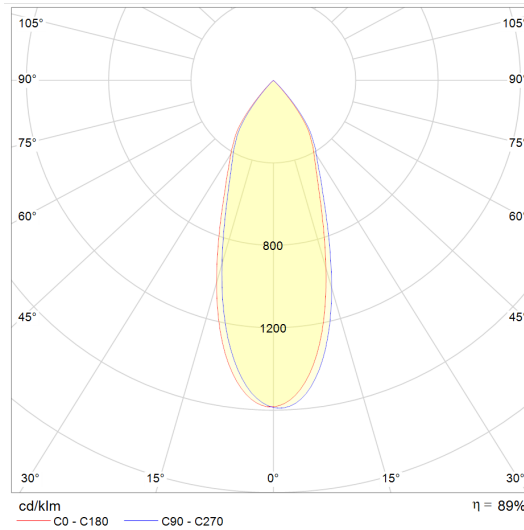

Power	18W
Input current	220-240 Vac
Dimmable	Optional DALI
IP rating	40, (optional IP54)
Max. amb. Temp.	45°C

**LIGHTING CHARACTERISTICS**

Light color	2700/3000/4000K
Beam angle	25°/40°/60°
CRI	RA90+
Lumen output	2147 lm
LEDtype	CREE
Lifetime	L80B10 50000h
SDCM	3

**MEASUREMENTS AND MATERIAL FEATURES**

Measurements	110 x 101 mm
Material	aluminium
Color outerring	black/white
Color innerring	black/gray

DLY20 - beam angle 40°

DLY20 - beam angle 25°

DLY20 - beam angle 60°