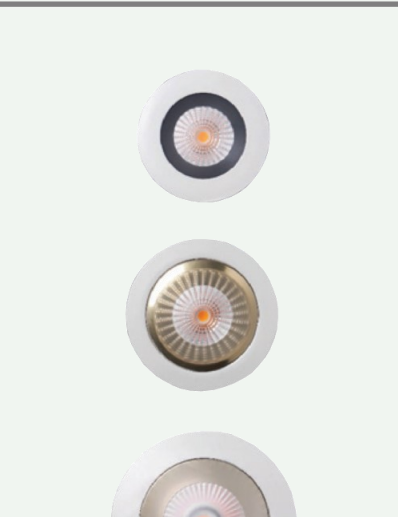

DLY20 - beam angle 25°

Downlight

EE-DLY20