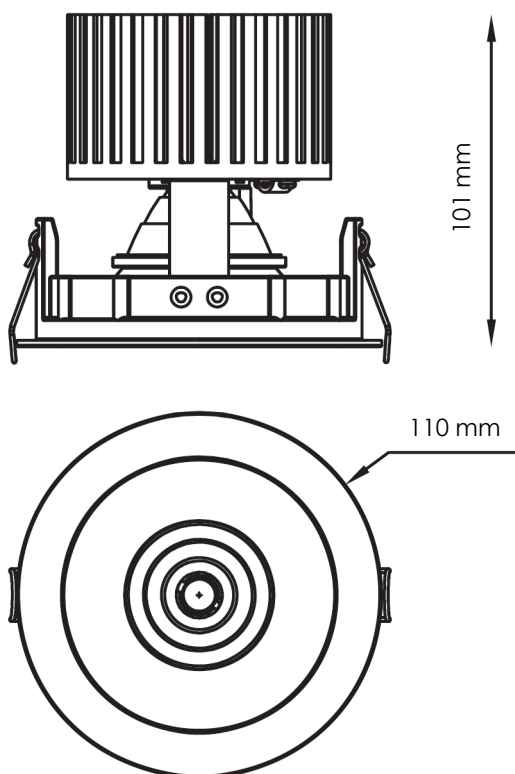

Power	18W
Input current	220-240 Vac
Dimmable	Optional DALI
IP rating	40, (optional IP54)
Max. amb. Temp.	45°C

**LIGHTING CHARACTERISTICS**

Light color	2700/3000/4000K
Beam angle	25°/40°/60°
CRI	RA90+
Lumen output	2147 lm
LEDtype	CREE
Lifetime	L80B10 50000h
SDCM	3

**MEASUREMENTS AND MATERIAL FEATURES**

Measurements	110 x 101 mm
Material	aluminium
Color outerring	black/white
Color innerring	black/gray

DLY20 - beam angle 40°

DLY20 - beam angle 25°

DLY20 - beam angle 60°