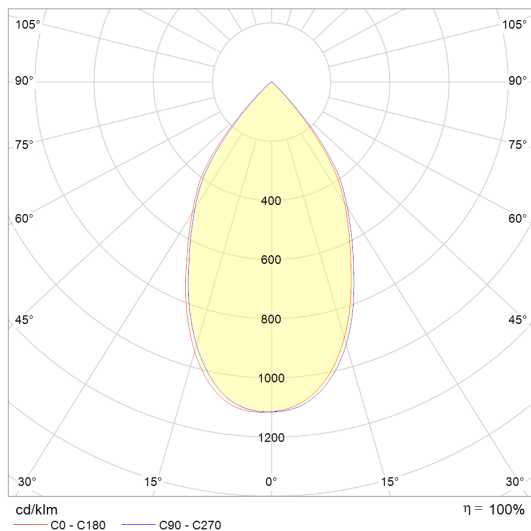

**MEASUREMENTS AND MATERIAL FEATURES**

Measurements	110 x 101 mm
Material	aluminium
Color outerring	black/white
Color innerring	black/gray

DLY20 - beam angle 40°

DLY20 - beam angle 25°

DLY20 - beam angle 60°