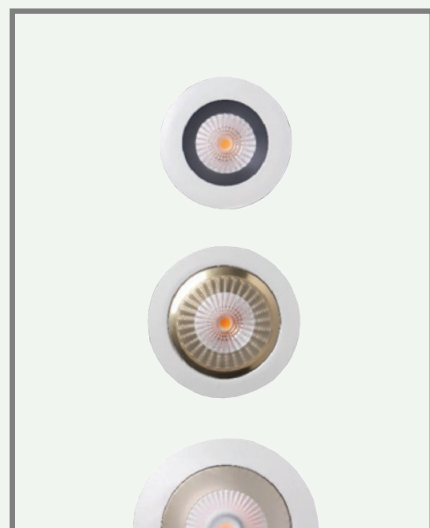

Downlight

EE-DLY30

27W

2700K/
3000/4000K

3296 lm

25/40/60°

optional
DALI

TECHNICAL FEATURES

Power	27W
Input current	220-240 Vac
Dimmable	Optional DALI
IP rating	40, (optional IP54)
Max. amb. Temp.	45°C

LIGHTING CHARACTERISTICS

Light color	2700/3000/4000K
Beam angle	25°/40°/60°
CRI	RA90+
Lumen output	3296 lm
LEDtype	CREE
Lifetime	L80B10 50000h
SDCM	3

MEASUREMENTS AND MATERIAL FEATURES

Measurements	135 x 107 mm
Material	aluminium
Color outerring	black/white
Color innerring	black/gray

DLY30 - beam angle 40°

DLY30 - beam angle 25°

DLY30 - beam angle 60°

PRODUCTTYPE	POWER	LIGHT COLOR	BEAM ANGLE	COLOR OUTERRING	COLOR INNERRING
EE-DLY	30 /	27 -	25	B	B
DOWNLIGHT	WATT	KELVIN	°	BLACK/WHITE	BLACK/GRAY