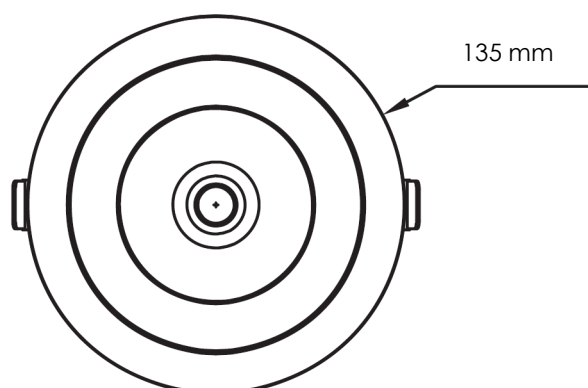

Power	27W
Input current	220-240 Vac
Dimmable	Optional DALI
IP rating	40, (optional IP54)
Max. amb. Temp.	45°C

LIGHTING CHARACTERISTICS

Light color	2700/3000/4000K
Beam angle	25°/40°/60°
CRI	RA90+
Lumen output	3296 lm
LEDtype	CREE
Lifetime	L80B10 50000h
SDCM	3

MEASUREMENTS AND MATERIAL FEATURES

Measurements	135 x 107 mm
Material	aluminium
Color outerring	black/white
Color innerring	black/gray

DLY30 - beam angle 40°

DLY30 - beam angle 25°

DLY30 - beam angle 60°

PRODUCTTYPE	POWER	LIGHT COLOR	BEAM ANGLE	COLOR OUTERRING	COLOR INNERRING
EE-DLY	30 /	27 -	25	B	B
DOWNLIGHT	WATT	KELVIN	°	BLACK/WHITE	BLACK/GRAY