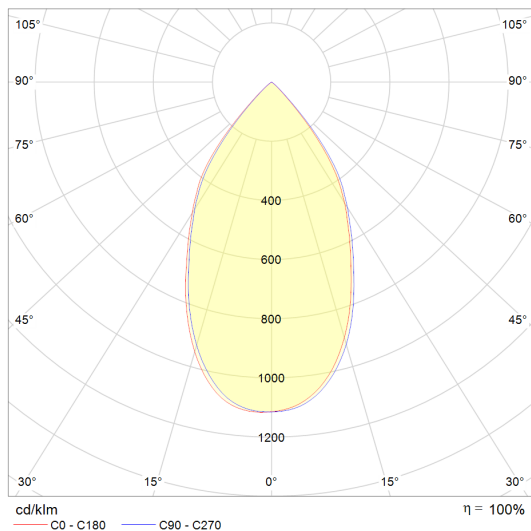

Power	27W
Input current	220-240 Vac
Dimmable	Optional DALI
IP rating	40, (optional IP54)
Max. amb. Temp.	45°C

LIGHTING CHARACTERISTICS

Light color	2700/3000/4000K
Beam angle	25°/40°/60°
CRI	RA90+
Lumen output	3296 lm
LEDtype	CREE
Lifetime	L80B10 50000h
SDCM	3

MEASUREMENTS AND MATERIAL FEATURES

Measurements	135 x 107 mm
Material	aluminium
Color outerring	black/white
Color innerring	black/gray

DLY30 - beam angle 40°

DLY30 - beam angle 25°

DLY30 - beam angle 60°

PRODUCTTYPE	POWER	LIGHT COLOR	BEAM ANGLE	COLOR OUTERRING	COLOR INNERRING
EE-DLY	30 /	27 -	25	B	B
DOWNLIGHT	WATT	KELVIN	°	BLACK/WHITE	BLACK/GRAY