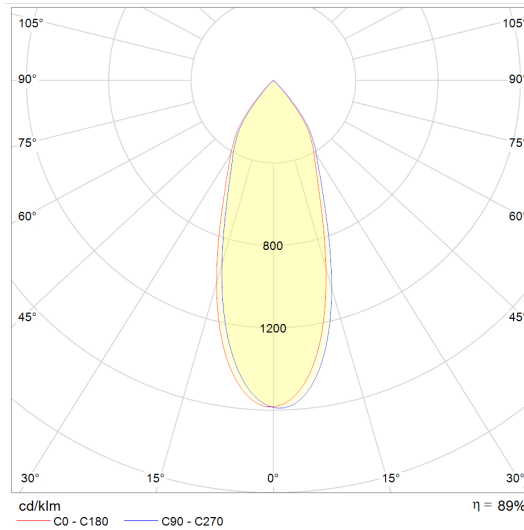

Power	27W
Input current	220-240 Vac
Dimmable	Optional DALI
IP rating	40, (optional IP54)
Max. amb. Temp.	45°C

LIGHTING CHARACTERISTICS

Light color	2700/3000/4000K
Beam angle	25°/40°/60°
CRI	RA90+
Lumen output	3296 lm
LEDtype	CREE
Lifetime	L80B10 50000h
SDCM	3

MEASUREMENTS AND MATERIAL FEATURES

Measurements	135 x 107 mm
Material	aluminium
Color outerring	black/white
Color innerring	black/gray

DLY30 - beam angle 40°

DLY30 - beam angle 25°

DLY30 - beam angle 60°

PRODUCTTYPE	POWER	LIGHT COLOR	BEAM ANGLE	COLOR OUTERRING	COLOR INNERRING
EE-DLY	30 /	27 -	25	B	B
DOWNLIGHT	WATT	KELVIN	°	BLACK/WHITE	BLACK/GRAY