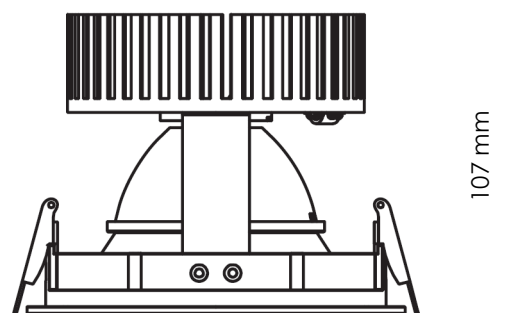

Power	27W
Input current	220-240 Vac
Dimmable	Optional DALI
IP rating	40, (optional IP54)
Max. amb. Temp.	45°C

LIGHTING CHARACTERISTICS

Light color	2700/3000/4000K
Beam angle	25°/40°/60°
CRI	RA90+
Lumen output	3296 lm
LEDtype	CREE
Lifetime	L80B10 50000h
SDCM	3

MEASUREMENTS AND MATERIAL FEATURES

Measurements	135 x 107 mm
Material	aluminium
Color outerring	black/white
Color innerring	black/gray

DLY30 - beam angle 40°

DLY30 - beam angle 25°

DLY30 - beam angle 60°

PRODUCTTYPE	POWER	LIGHT COLOR	BEAM ANGLE	COLOR OUTERRING	COLOR INNERRING
EE-DLY	30 /	27 -	25	B	B
DOWNLIGHT	WATT	KELVIN	°	BLACK/WHITE	BLACK/GRAY