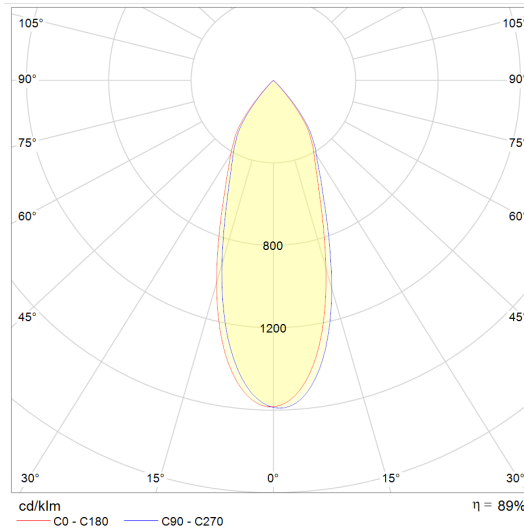

Power	36W
Input current	220-240 Vac
Dimmable	Optional DALI
IP rating	40, (optional IP54)
Max. amb. Temp.	45°C

LIGHTING CHARACTERISTICS

Light color	2700/3000/4000K
Beam angle	25°/40°/60°
CRI	RA90+
Lumen output	4391 lm
LEDtype	CREE
Lifetime	L80B10 50000h
SDCM	3

MEASUREMENTS AND MATERIAL FEATURES

Measurements	195 x 148 mm
Material	aluminium
Color outerring	black/white
Color innerring	black/gray

DLY40 - beam angle 40°

DLY40 - beam angle 25°

DLY40 - beam angle 60°

PRODUCTTYPE	POWER	LIGHT COLOR	BEAM ANGLE	COLOR OUTERRING	COLOR INNERRING
EE-DLY	40	27	25	B	B
DOWNLIGHT	WATT	KELVIN	°	BLACK/WHITE	BLACK/GRAY