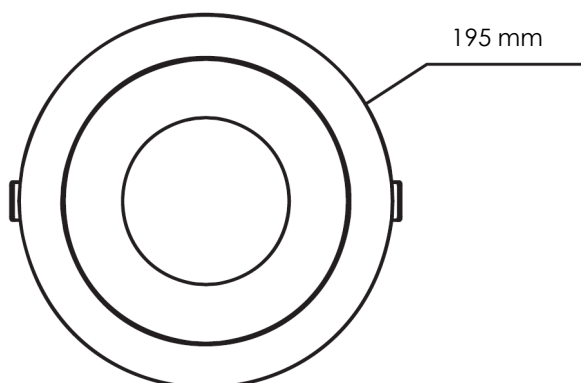

Power	36W
Input current	220-240 Vac
Dimmable	Optional DALI
IP rating	40, (optional IP54)
Max. amb. Temp.	45°C

LIGHTING CHARACTERISTICS

Light color	2700/3000/4000K
Beam angle	25°/40°/60°
CRI	RA90+
Lumen output	4391 lm
LEDtype	CREE
Lifetime	L80B10 50000h
SDCM	3

MEASUREMENTS AND MATERIAL FEATURES

Measurements	195 x 148 mm
Material	aluminium
Color outerring	black/white
Color innerring	black/gray

DLY40 - beam angle 40°

DLY40 - beam angle 25°

DLY40 - beam angle 60°

PRODUCTTYPE	POWER	LIGHT COLOR	BEAM ANGLE	COLOR OUTERRING	COLOR INNERRING
EE-DLY	40	27	25	B	B
DOWNLIGHT	WATT	KELVIN	°	BLACK/WHITE	BLACK/GRAY