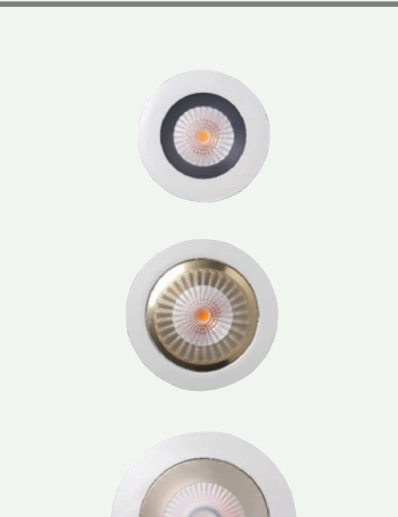

Downlight

EE-DLY40

36W

2700K/
3000/4000K

4391 lm

25/40/60°

optional
DALI

TECHNICAL FEATURES

Power	36W
Input current	220-240 Vac
Dimmable	Optional DALI
IP rating	40, (optional IP54)
Max. amb. Temp.	45°C

LIGHTING CHARACTERISTICS

Light color	2700/3000/4000K
Beam angle	25°/40°/60°
CRI	RA90+
Lumen output	4391 lm
LEDtype	CREE
Lifetime	L80B10 50000h
SDCM	3

MEASUREMENTS AND MATERIAL FEATURES

Measurements	195 x 148 mm
Material	aluminium
Color outerring	black/white
Color innerring	black/gray

DLY40 - beam angle 40°

DLY40 - beam angle 25°

DLY40 - beam angle 60°

PRODUCTTYPE	POWER	LIGHT COLOR	BEAM ANGLE	COLOR OUTERRING	COLOR INNERRING
EE-DLY	40	27	25	B	B
DOWNLIGHT	WATT	KELVIN	°	BLACK/WHITE	BLACK/GRAY