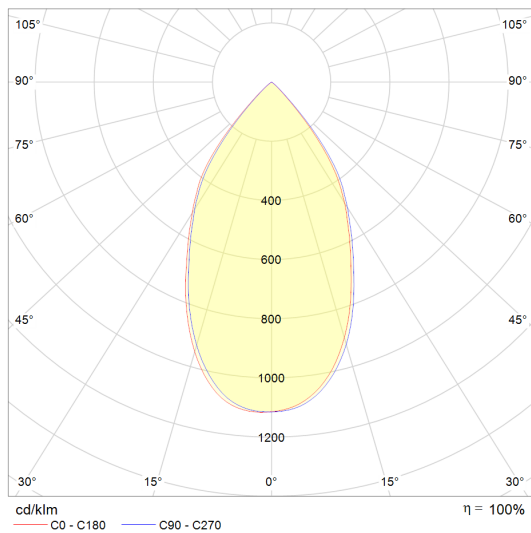

Power	36W
Input current	220-240 Vac
Dimmable	Optional DALI
IP rating	40, (optional IP54)
Max. amb. Temp.	45°C

LIGHTING CHARACTERISTICS

Light color	2700/3000/4000K
Beam angle	25°/40°/60°
CRI	RA90+
Lumen output	4391 lm
LEDtype	CREE
Lifetime	L80B10 50000h
SDCM	3

MEASUREMENTS AND MATERIAL FEATURES

Measurements	195 x 148 mm
Material	aluminium
Color outerring	black/white
Color innerring	black/gray

DLY40 - beam angle 40°

DLY40 - beam angle 25°

DLY40 - beam angle 60°

PRODUCTTYPE	POWER	LIGHT COLOR	BEAM ANGLE	COLOR OUTERRING	COLOR INNERRING
EE-DLY	40	27	25	B	B
DOWNLIGHT	WATT	KELVIN	°	BLACK/WHITE	BLACK/GRAY