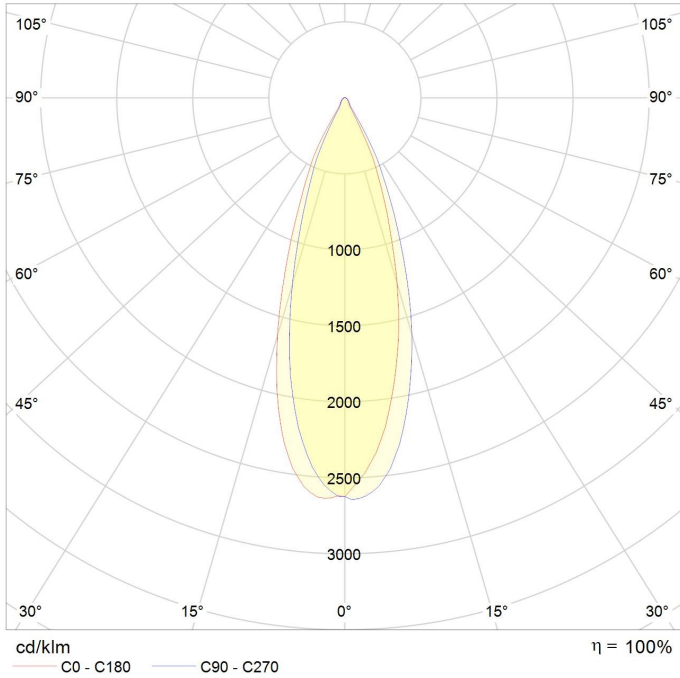

| | |
|-----------------|----------------------|
| Power | 7W |
| Input current | 100-240 Vac |
| Dimmable | Triac, optional Dali |
| IP rating | 40 |
| Max. amb. Temp. | 45°C |

LIGHTING CHARACTERISTICS

| | |
|--------------|----------------------------------|
| Light color | 2700/3000 K |
| Beam angle | 15°/25°/40° |
| CRI | RA90+ |
| Lumen output | 2700 K: 540 lm 3000 K: 560 lm |
| LEDtype | CREE |

MEASUREMENTS AND MATERIAL FEATURES

| | |
|--------------|-------------|
| Measurements | 81 x 60 mm |
| Material | aluminium |
| Color | black/white |

PIC07 - 25° beam angle

| PRODUCTTYPE | POWER | LIGHT COLOR | BEAM ANGLE | COLOR |
|-------------|--------|-------------|------------|-------------|
| EE- PIC | 7 / 27 | - 25 | B | |
| PICO | WATT | KELVIN | ° | BLACK/WHITE |