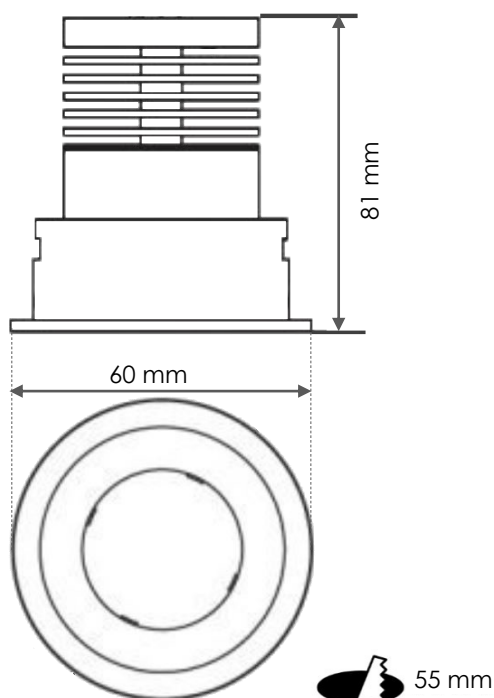

| | |
|-----------------|----------------------|
| Power | 7W |
| Input current | 100-240 Vac |
| Dimmable | Triac, optional Dali |
| IP rating | 40 |
| Max. amb. Temp. | 45°C |

LIGHTING CHARACTERISTICS

MEASUREMENTS AND MATERIAL FEATURES

| | |
|--------------|-------------|
| Measurements | 81 x 60 mm |
| Material | aluminium |
| Color | black/white |

PIC07 - 25° beam angle

| PRODUCTTYPE | POWER | LIGHT COLOR | BEAM ANGLE | COLOR |
|-------------|--------|-------------|------------|-------------|
| EE- PIC | 7 / 27 | - 25 | B | |
| PICO | WATT | KELVIN | ° | BLACK/WHITE |