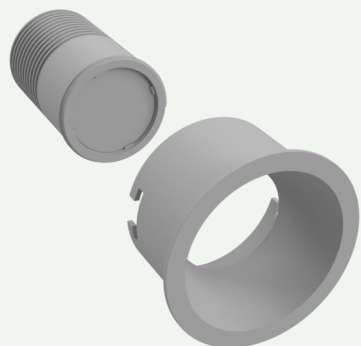

PICO

EE-PIC7

7W

2700K/
3000K

540-560lm

15°/25°/40°

dimmable
TRIAC

TECHNICAL FEATURES

| | |
|-----------------|----------------------|
| Power | 7W |
| Input current | 100-240 Vac |
| Dimmable | Triac, optional Dali |
| IP rating | 40 |
| Max. amb. Temp. | 45°C |

LIGHTING CHARACTERISTICS

| | |
|--------------|----------------------------------|
| Light color | 2700/3000 K |
| Beam angle | 15°/25°/40° |
| CRI | RA90+ |
| Lumen output | 2700 K: 540 lm 3000 K: 560 lm |
| LEDtype | CREE |

MEASUREMENTS AND MATERIAL FEATURES

| | |
|--------------|-------------|
| Measurements | 81 x 60 mm |
| Material | aluminium |
| Color | black/white |

PIC07 - 25° beam angle

| PRODUCTTYPE | POWER | LIGHT COLOR | BEAM ANGLE | COLOR |
|-------------|--------|-------------|------------|-------------|
| EE- PIC | 7 / 27 | - 25 | B | |
| PICO | WATT | KELVIN | ° | BLACK/WHITE |