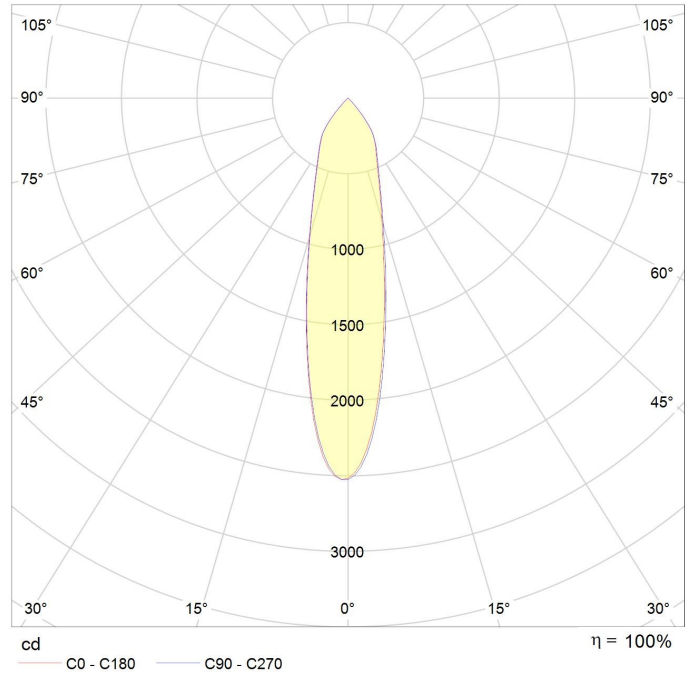

TUBELLO

EE-TB8

10W

2700K/  
3000K

886 lm

25°/40°

TECHNICAL FEATURES

Power	10W
Input current	220-240 Vac
Dimmable	/
IP rating	20
Max. amb. Temp.	45°C

LIGHTING CHARACTERISTICS

Light color	2700/3000 K
Beam angle	25°/40°
CRI	RA90+
Lumen output	886 lm
LEDtype	CREE CXA 1507

MEASUREMENTS AND MATERIAL FEATURES

Measurements	155 x 65 mm
Material	aluminium
Color housing	black/white
Color innerring	black/white/gold

TUBELLO 8 - beam angle 25°

TUBELLO 8 - beam angle 40°

PRODUCTTYPE	POWER	LIGHT COLOR	BEAM ANGLE	COLOR HOUSING	COLOR INNERRING
<b>EE- TB</b>	<b>8</b>	<b>27</b>	<b>25</b>	<b>B</b>	<b>G</b>
TUBELLO	WATT	KELVIN	°	BLACK/WHITE	BLACK/WHITE /GOLD