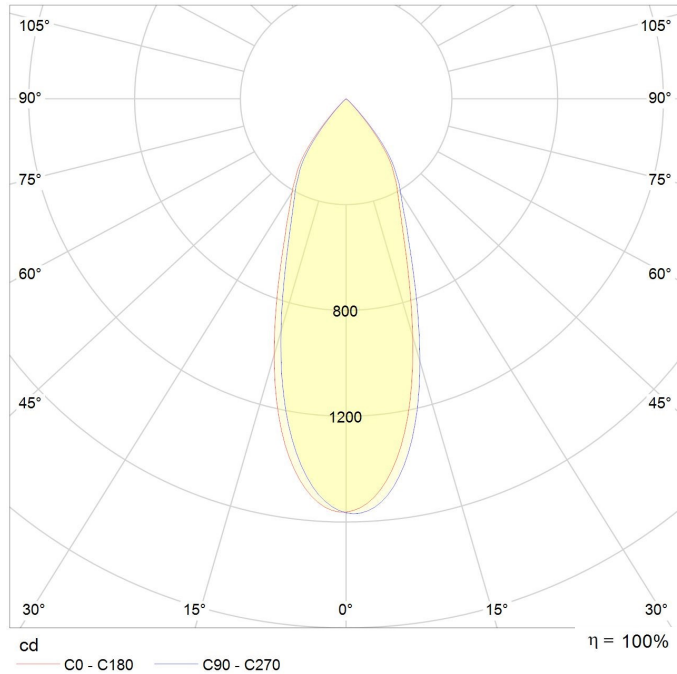

TUBELLO

EE-TB8

10W

2700K/  
3000K

886 lm

25°/40°

TECHNICAL FEATURES

Power	10W
Input current	220-240 Vac
Dimmable	/
IP rating	20
Max. amb. Temp.	45°C

LIGHTING CHARACTERISTICS

Light color	2700/3000 K
Beam angle	25°/40°
CRI	RA90+
Lumen output	886 lm
LEDtype	CREE CXA 1507

MEASUREMENTS AND MATERIAL FEATURES

Measurements	155 x 65 mm
Material	aluminium
Color housing	black/white
Color innerring	black/white/gold

TUBELLO 8 - beam angle 25°

TUBELLO 8 - beam angle 40°

PRODUCTTYPE	POWER	LIGHT COLOR	BEAM ANGLE	COLOR HOUSING	COLOR INNERRING
<b>EE- TB</b>	<b>8</b>	<b>27</b>	<b>25</b>	<b>B</b>	<b>G</b>
TUBELLO	WATT	KELVIN	°	BLACK/WHITE	BLACK/WHITE /GOLD