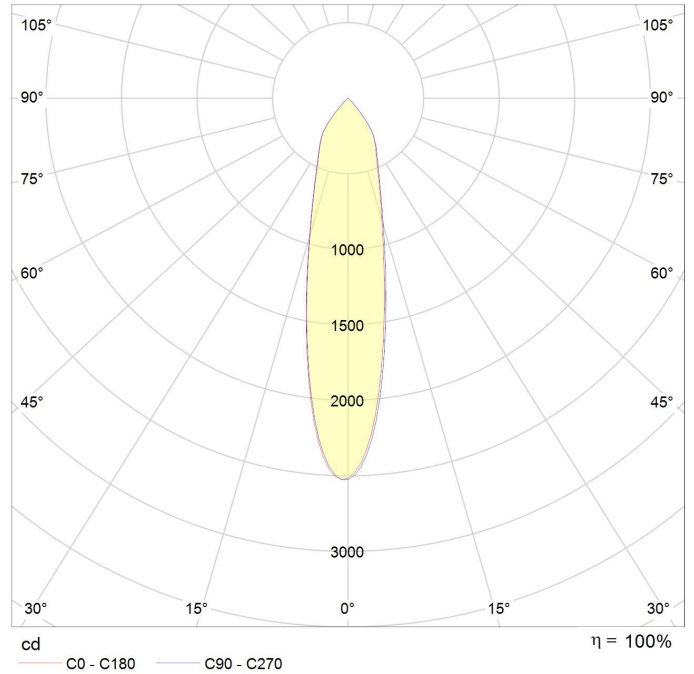

MINI TUBELLO

EE-MTB8

10W

2700K/
3000K

886 lm

25°/40°

TECHNICAL FEATURES

Power	10W
Input current	220-240 Vac
Dimmable	/
IP rating	20
Max. amb. Temp.	45°C

LIGHTING CHARACTERISTICS

Light color	2700/3000 K
Beam angle	25°/40°
CRI	RA90+
Lumen output	886 lm
LEDtype	CREE CXA 1507

MEASUREMENTS AND MATERIAL FEATURES

Measurements	155 x 65 mm
Material	aluminium
Color housing	black/white
Color innerring	black/white/gold

MINI TUBELLO 8 - beam angle 40°

MINI TUBELLO 8 - beam angle 25°

	PRODUCTTYPE	POWER	LIGHT COLOR	BEAM ANGLE	COLOR HOUSING	COLOR INNERRING
EE-	MTB	10 /	27 -	25	B	G
	MINI TUBELLO	WATT	KELVIN	°	BLACK/WHITE	BLACK/WHITE /GOLD