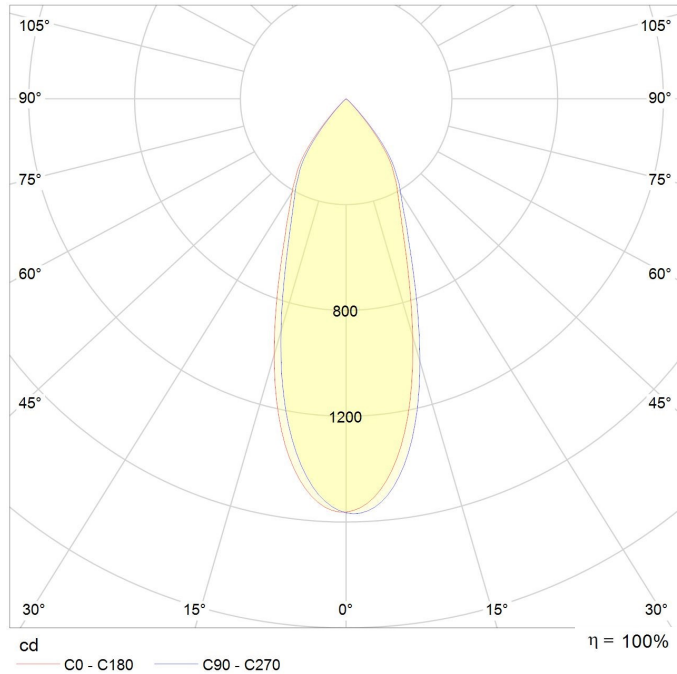

MINI TUBELLO

EE-MTB8

10W

2700K/
3000K

886 lm

25°/40°

TECHNICAL FEATURES

Power	10W
Input current	220-240 Vac
Dimmable	/
IP rating	20
Max. amb. Temp.	45°C

LIGHTING CHARACTERISTICS

Light color	2700/3000 K
Beam angle	25°/40°
CRI	RA90+
Lumen output	886 lm
LEDtype	CREE CXA 1507

MEASUREMENTS AND MATERIAL FEATURES

Measurements	155 x 65 mm
Material	aluminium
Color housing	black/white
Color innerring	black/white/gold

MINI TUBELLO 8 - beam angle 40°

MINI TUBELLO 8 - beam angle 25°

	PRODUCTTYPE	POWER	LIGHT COLOR	BEAM ANGLE	COLOR HOUSING	COLOR INNERRING
EE-	MTB	10 /	27 -	25	B	G
	MINI TUBELLO	WATT	KELVIN	°	BLACK/WHITE	BLACK/WHITE /GOLD