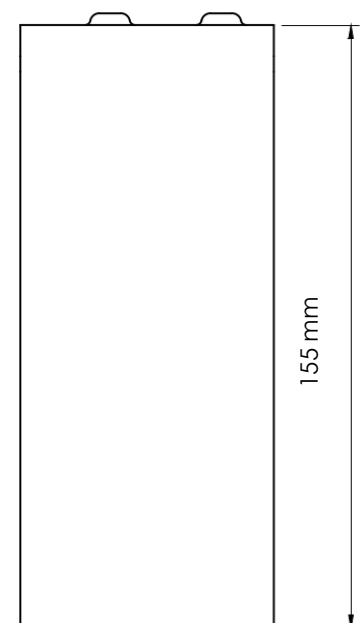

MINI TUBELLO

EE-MTB8

10W

2700K/
3000K

886 lm

25°/40°

TECHNICAL FEATURES

Power	10W
Input current	220-240 Vac
Dimmable	/
IP rating	20
Max. amb. Temp.	45°C

LIGHTING CHARACTERISTICS

Light color	2700/3000 K
Beam angle	25°/40°
CRI	RA90+
Lumen output	886 lm
LEDtype	CREE CXA 1507

MEASUREMENTS AND MATERIAL FEATURES

Measurements	155 x 65 mm
Material	aluminium
Color housing	black/white
Color innerring	black/white/gold

MINI TUBELLO 8 - beam angle 40°

MINI TUBELLO 8 - beam angle 25°

	PRODUCTTYPE	POWER	LIGHT COLOR	BEAM ANGLE	COLOR HOUSING	COLOR INNERRING
EE-	MTB	10 /	27 -	25	B	G
	MINI TUBELLO	WATT	KELVIN	°	BLACK/WHITE	BLACK/WHITE /GOLD