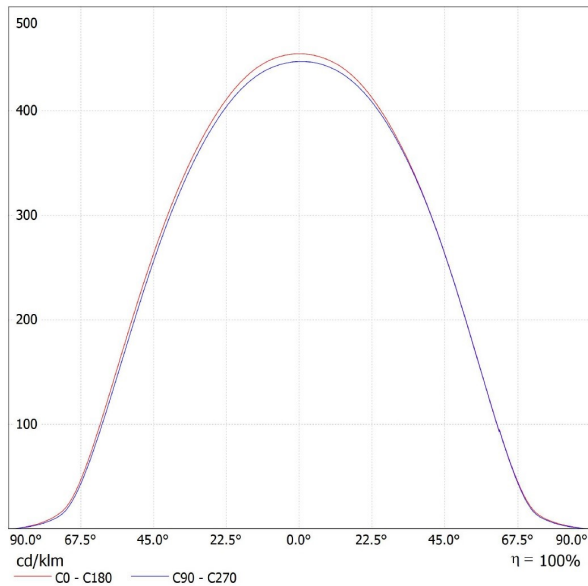

Downlight Recessed EE-NDL36

36W

2700/
3000/4000K

115 lm/w

100°

Remote
Led driver

TECHNICAL FEATURES

Power	36W
Input	900mA-36V
Lumen	4140 Lm
Dimmable	Remote Led Driver
IP rating	40
Max. amb. Temp.	45°C

MEASUREMENTS AND MATERIAL FEATURES

Measurements	180 x 102 mm
Material	aluminium
Color outerring	black/white/Grey
Color innerring	Mirror/mat

LIGHTING CHARACTERISTICS

Light color	2700/3000/4000K
Beam angle	100°
Diffuser	High quality PMMA
Cut-out	165 mm
LED type	SMD
Life time	L90B10 50000h
Reflector	Mirror / Mat

Polar curve

Linear Curve

	PRODUCTTYPE	POWER	LIGHT COLOR	BEAM ANGLE	COLOR OUTERRING	COLOR INNERRING
EE-	NDL	36	2700/3000/4000	100		
	DOWNLIGHT	WATT	KELVIN	°	BLACK/WHITE/ Grey	Mirror/mat