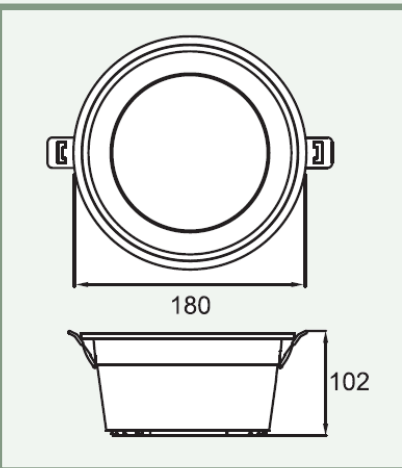

Downlight Recessed EE-NDL36

36W

2700/
3000/4000K

115 lm/w

100°

Remote
Led driver

TECHNICAL FEATURES

Power	36W
Input	900mA-36V
Lumen	4140 Lm
Dimmable	Remote Led Driver
IP rating	40
Max. amb. Temp.	45°C

MEASUREMENTS AND MATERIAL FEATURES

Measurements	180 x 102 mm
Material	aluminium
Color outerring	black/white/Grey
Color innerring	Mirror/mat

LIGHTING CHARACTERISTICS

Light color	2700/3000/4000K
Beam angle	100°
Diffuser	High quality PMMA
Cut-out	165 mm
LED type	SMD
Life time	L90B10 50000h
Reflector	Mirror / Mat

Polar curve

Linear Curve

	PRODUCTTYPE	POWER	LIGHT COLOR	BEAM ANGLE	COLOR OUTERRING	COLOR INNERRING
EE-	NDL	36	2700/3000/4000	100		
	DOWNLIGHT	WATT	KELVIN	°	BLACK/WHITE/ Grey	Mirror/mat