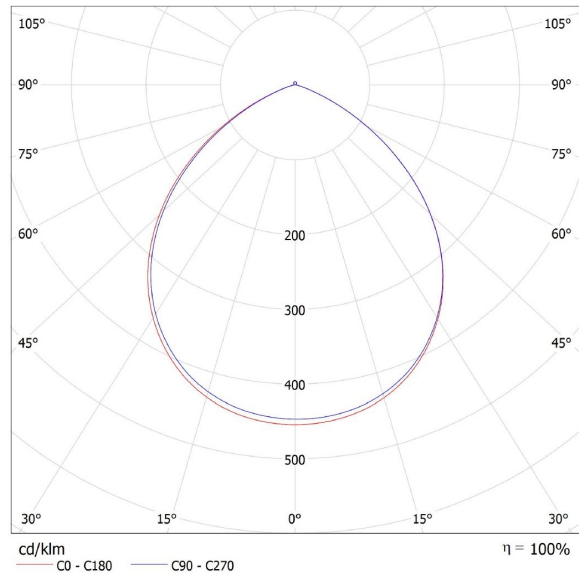

Downlight Recessed EE-NDL36

36W

2700/
3000/4000K

115 lm/w

100°

Remote
Led driver

TECHNICAL FEATURES

Power	36W
Input	900mA-36V
Lumen	4140 Lm
Dimmable	Remote Led Driver
IP rating	40
Max. amb. Temp.	45°C

MEASUREMENTS AND MATERIAL FEATURES

Measurements	180 x 102 mm
Material	aluminium
Color outerring	black/white/Grey
Color innerring	Mirror/mat

LIGHTING CHARACTERISTICS

Light color	2700/3000/4000K
Beam angle	100°
Diffuser	High quality PMMA
Cut-out	165 mm
LED type	SMD
Life time	L90B10 50000h
Reflector	Mirror / Mat

Polar curve

Linear Curve

	PRODUCTTYPE	POWER	LIGHT COLOR	BEAM ANGLE	COLOR OUTERRING	COLOR INNERRING
EE-	NDL	36	2700/3000/4000	100		
	DOWNLIGHT	WATT	KELVIN	°	BLACK/WHITE/ Grey	Mirror/mat