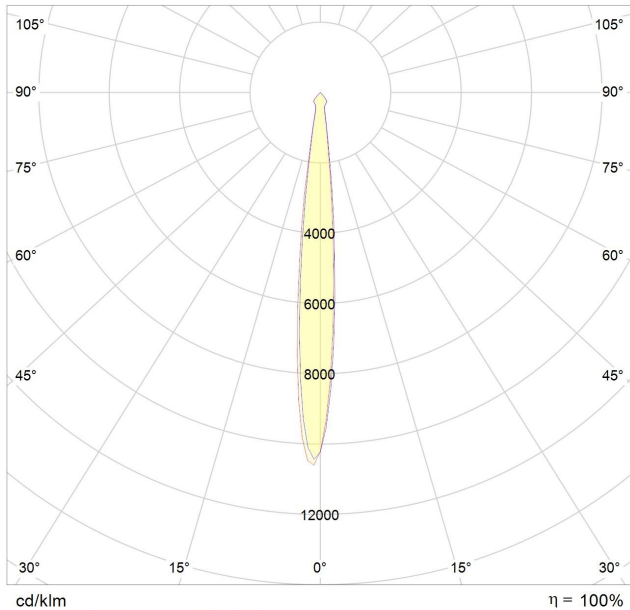

Power	15W
Input current	220-240 Vac
Dimmable	Triac, optional dali
IP rating	20
Max. amb. Temp.	45°C

LIGHTING CHARACTERISTICS

Light color	2700/3000 K
Beam angle	15°/25°/40°
CRI	RA90+
Lumen output	1499 lm
LEDtype	CREE CXA 1507

MEASUREMENTS AND MATERIAL FEATURES

Measurements	154 x 84 mm
Material	aluminium
Color housing	black/white
Color innerring	black/white/gold

TUBELLO 15 - beam angle 15°

TUBELLO 15 - beam angle 25°

TUBELLO 15 - beam angle 40°