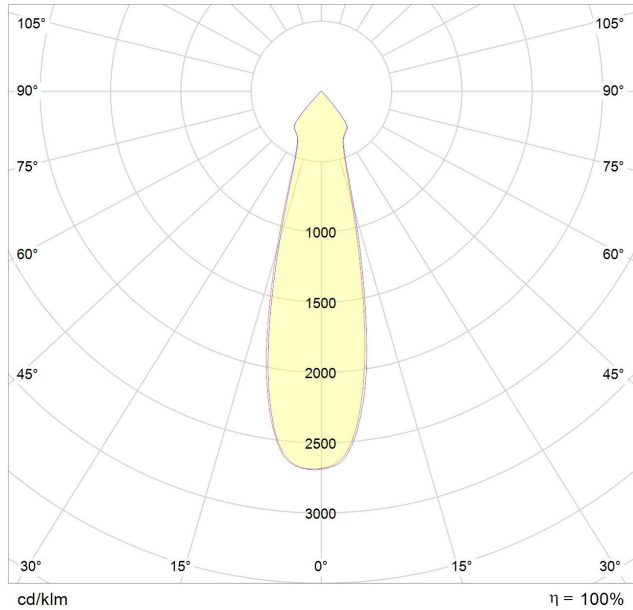

Power	15W
Input current	220-240 Vac
Dimmable	Triac, optional dali
IP rating	20
Max. amb. Temp.	45°C

LIGHTING CHARACTERISTICS

Light color	2700/3000 K
Beam angle	15°/25°/40°
CRI	RA90+
Lumen output	1499 lm
LEDtype	CREE CXA 1507

MEASUREMENTS AND MATERIAL FEATURES

Measurements	154 x 84 mm
Material	aluminium
Color housing	black/white
Color innerring	black/white/gold

TUBELLO 15 - beam angle 15°

TUBELLO 15 - beam angle 25°

TUBELLO 15 - beam angle 40°