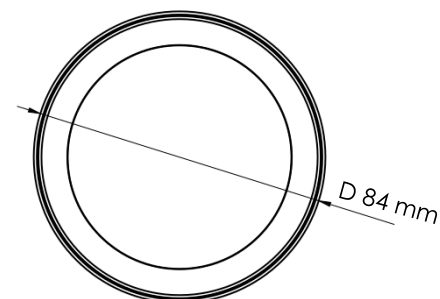

Power	15W
Input current	220-240 Vac
Dimmable	Triac, optional dali
IP rating	20
Max. amb. Temp.	45°C

LIGHTING CHARACTERISTICS

Light color	2700/3000 K
Beam angle	15°/25°/40°
CRI	RA90+
Lumen output	1499 lm
LEDtype	CREE CXA 1507

MEASUREMENTS AND MATERIAL FEATURES

Measurements	154 x 84 mm
Material	aluminium
Color housing	black/white
Color innerring	black/white/gold

TUBELLO 15 - beam angle 15°

TUBELLO 15 - beam angle 25°

TUBELLO 15 - beam angle 40°