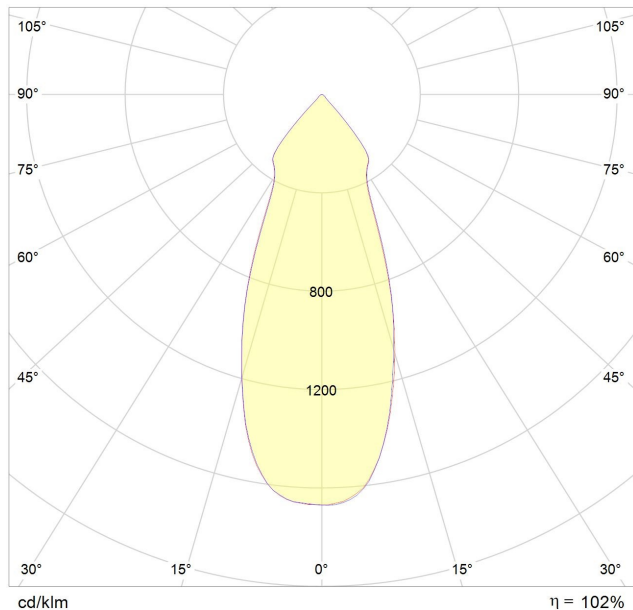

Power	15W
Input current	220-240 Vac
Dimmable	Triac, optional dali
IP rating	20
Max. amb. Temp.	45°C

LIGHTING CHARACTERISTICS

Light color	2700/3000 K
Beam angle	15°/25°/40°
CRI	RA90+
Lumen output	1499 lm
LEDtype	CREE CXA 1507

MEASUREMENTS AND MATERIAL FEATURES

Measurements	154 x 84 mm
Material	aluminium
Color housing	black/white
Color innerring	black/white/gold

TUBELLO 15 - beam angle 15°

TUBELLO 15 - beam angle 25°

TUBELLO 15 - beam angle 40°