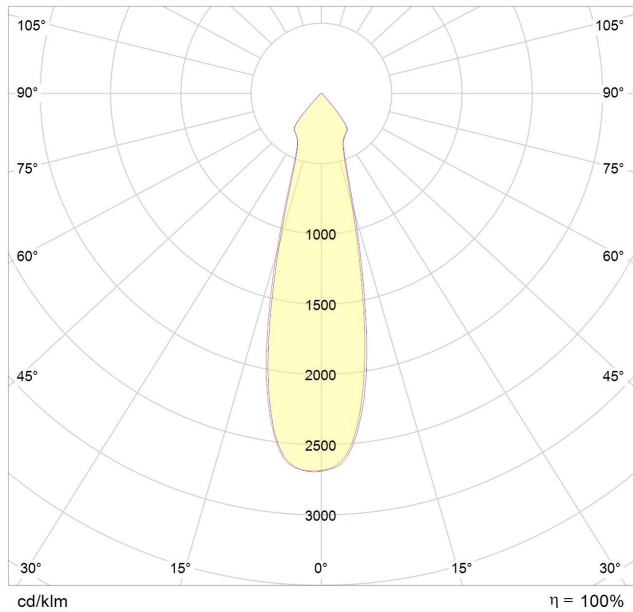

Power	20W
Input current	220-240 Vac
Dimmable	Triac, optional dali
IP rating	20
Max. amb. Temp.	45°C

LIGHTING CHARACTERISTICS

Light color	2700/3000 K
Beam angle	15°/25°/40°
CRI	RA90+
Lumen output	2147 lm
LEDtype	CREE CXA 1507

MEASUREMENTS AND MATERIAL FEATURES

Measurements	154 x 84 mm
Material	aluminium
Color housing	black/white
Color innerring	black/white/gold

TUBELLO 20 - beam angle 15°

TUBELLO 20 - beam angle 25°

TUBELLO 20 - beam angle 40°