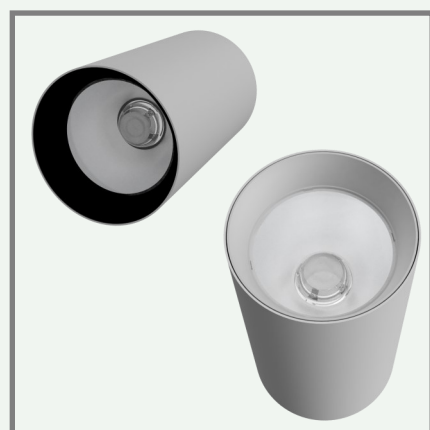

TUBELLO

EE-TB20

20W

2700K/
3000K

2147 lm

15°/25°/40°

dimmable
TRIAC

TECHNICAL FEATURES

Power	20W
Input current	220-240 Vac
Dimmable	Triac, optional dali
IP rating	20
Max. amb. Temp.	45°C

LIGHTING CHARACTERISTICS

Light color	2700/3000 K
Beam angle	15°/25°/40°
CRI	RA90+
Lumen output	2147 lm
LEDtype	CREE CXA 1507

MEASUREMENTS AND MATERIAL FEATURES

Measurements	154 x 84 mm
Material	aluminium
Color housing	black/white
Color innerring	black/white/gold

TUBELLO 20 - beam angle 15°

TUBELLO 20 - beam angle 25°

TUBELLO 20 - beam angle 40°