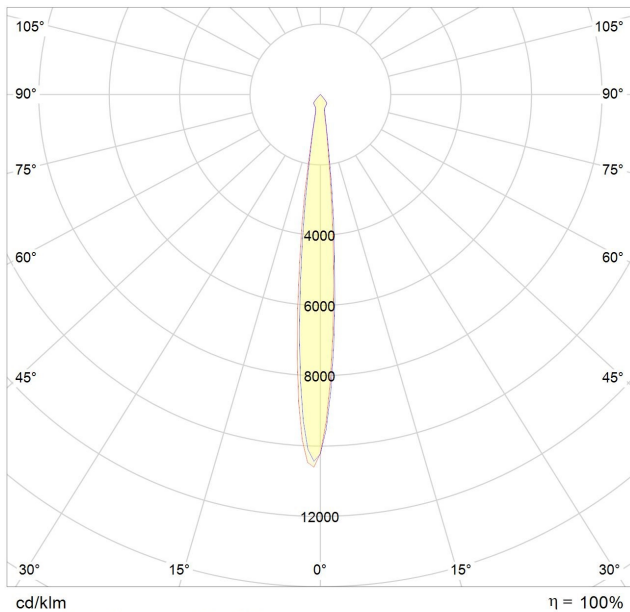

Power	20W
Input current	220-240 Vac
Dimmable	Triac, optional dali
IP rating	20
Max. amb. Temp.	45°C

LIGHTING CHARACTERISTICS

Light color	2700/3000 K
Beam angle	15°/25°/40°
CRI	RA90+
Lumen output	2147 lm
LEDtype	CREE CXA 1507

MEASUREMENTS AND MATERIAL FEATURES

Measurements	154 x 84 mm
Material	aluminium
Color housing	black/white
Color innerring	black/white/gold

TUBELLO 20 - beam angle 15°

TUBELLO 20 - beam angle 25°

TUBELLO 20 - beam angle 40°