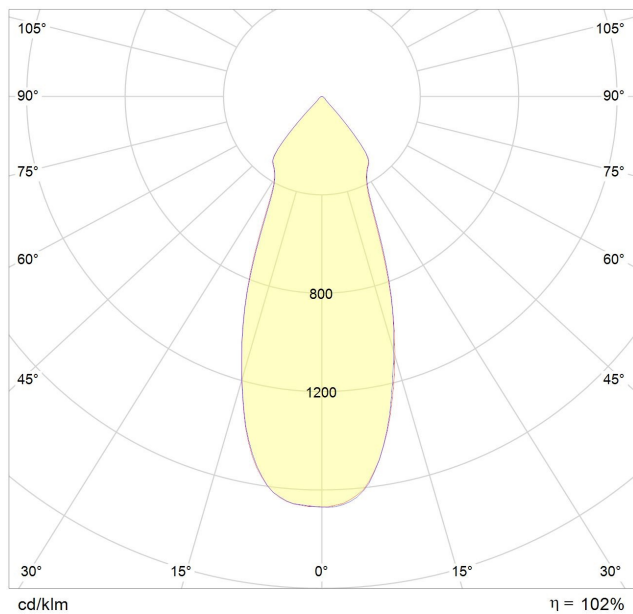

MEASUREMENTS AND MATERIAL FEATURES

Measurements	154 x 84 mm
Material	aluminium
Color housing	black/white
Color innerring	black/white/gold

TUBELLO 20 - beam angle 15°

TUBELLO 20 - beam angle 25°

TUBELLO 20 - beam angle 40°