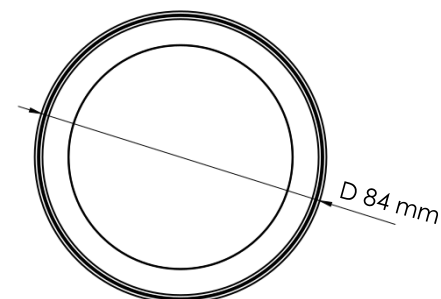

MEASUREMENTS AND MATERIAL FEATURES

Measurements	154 x 84 mm
Material	aluminium
Color housing	black/white
Color innerring	black/white/gold

TUBELLO 20 - beam angle 15°

TUBELLO 20 - beam angle 25°

TUBELLO 20 - beam angle 40°