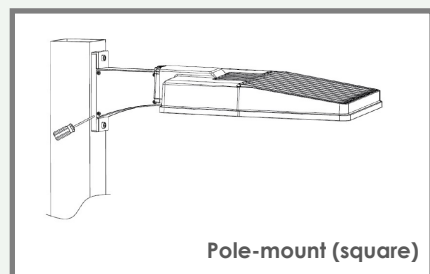

Power	200W
Input current	AC100-277V
Dimmable	Optional 1-10V
IP rating	IP66
Max. amb. Temp.	50°C

LIGHTING CHARACTERISTICS

Light color	3000/4000K
CRI	RA70+
Lumen output	38400 lumen
LED-type	EMC3030
Amount of LED's	560
UGR	<27
Beam angle	Type3, Type4 , Type5
Lifetime	50000h
Switching cycles	100.000 times

MEASUREMENTS AND MATERIAL FEATURES

Measurements	766.5 x 330 x 77 mm
Weight	7.7 kg
Material	Aluminium housing
Mounting	Slip fitter-mount Pole-mount Wall-mount

TYPE 3

TYPE 4

TYPE 5

PRODUCTTYPE	POWER	LIGHT COLOR	ANGEL	Lm/w
EE- STR	240	/ 30	- 3 -	160
STRADA	Watt	K		