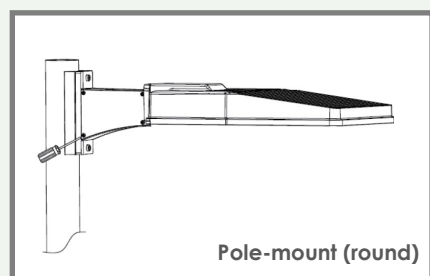

Power	200W
Input current	AC100-277V
Dimmable	Optional 1-10V
IP rating	IP66
Max. amb. Temp.	50°C

LIGHTING CHARACTERISTICS

Light color	3000/4000K
CRI	RA70+
Lumen output	38400 lumen
LED-type	EMC3030
Amount of LED's	560
UGR	<27
Beam angle	Type3, Type4 , Type5
Lifetime	50000h
Switching cycles	100.000 times

MEASUREMENTS AND MATERIAL FEATURES

Measurements	766.5 x 330 x 77 mm
Weight	7.7 kg
Material	Aluminium housing
Mounting	Slip fitter-mount Pole-mount Wall-mount

TYPE 3

TYPE 4

TYPE 5

PRODUCTTYPE	POWER	LIGHT COLOR	ANGEL	Lm/w
EE- STR	240	/ 30	- 3 -	160
STRADA	Watt	K		