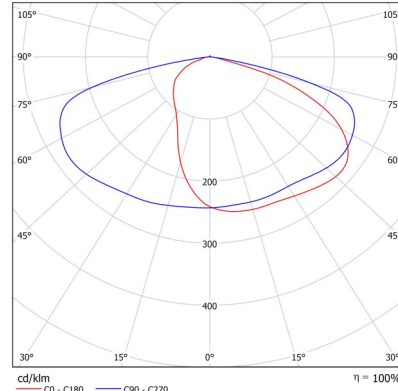

Power	200W
Input current	AC100-277V
Dimmable	Optional 1-10V
IP rating	IP66
Max. amb. Temp.	50°C

LIGHTING CHARACTERISTICS

Light color	3000/4000K
CRI	RA70+
Lumen output	38400 lumen
LED-type	EMC3030
Amount of LED's	560
UGR	<27
Beam angle	Type3, Type4 , Type5
Lifetime	50000h
Switching cycles	100.000 times

MEASUREMENTS AND MATERIAL FEATURES

Measurements	766.5 x 330 x 77 mm
Weight	7.7 kg
Material	Aluminium housing
Mounting	Slip fitter-mount Pole-mount Wall-mount

TYPE 3

TYPE 4

TYPE 5

PRODUCTTYPE	POWER	LIGHT COLOR	ANGEL	Lm/w
EE- STR	240	/ 30	- 3 -	160
STRADA	Watt	K		