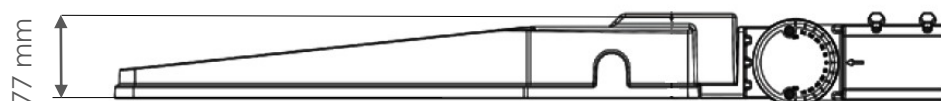

Power	200W
Input current	AC100-277V
Dimmable	Optional 1-10V
IP rating	IP66
Max. amb. Temp.	50°C

LIGHTING CHARACTERISTICS

Light color	3000/4000K
CRI	RA70+
Lumen output	38400 lumen
LED-type	EMC3030
Amount of LED's	560
UGR	<27
Beam angle	Type3, Type4 , Type5
Lifetime	50000h
Switching cycles	100.000 times

MEASUREMENTS AND MATERIAL FEATURES

Measurements	766.5 x 330 x 77 mm
Weight	7.7 kg
Material	Aluminium housing
Mounting	Slip fitter-mount Pole-mount Wall-mount

TYPE 3

TYPE 4

TYPE 5

PRODUCTTYPE	POWER	LIGHT COLOR	ANGEL	Lm/w
EE- STR	240	/ 30	- 3 -	160
STRADA	Watt	K		