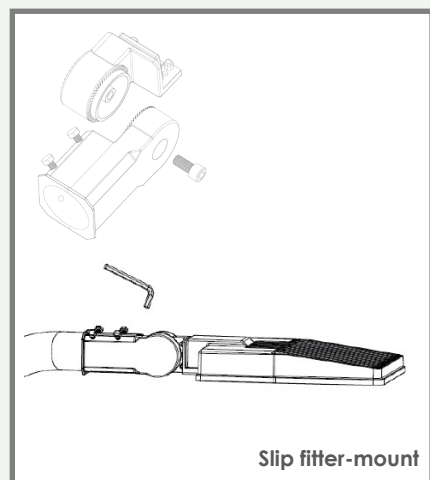

STRADA

EE-STR240-160

240W

3000 /4000k

38400 Lm

3 ANGELS

Optional
1-10V

TECHNICAL FEATURES

Power	200W
Input current	AC100-277V
Dimmable	Optional 1-10V
IP rating	IP66
Max. amb. Temp.	50°C

LIGHTING CHARACTERISTICS

Light color	3000/4000K
CRI	RA70+
Lumen output	38400 lumen
LED-type	EMC3030
Amount of LED's	560
UGR	<27
Beam angle	Type3, Type4 , Type5
Lifetime	50000h
Switching cycles	100.000 times

MEASUREMENTS AND MATERIAL FEATURES

Measurements	766.5 x 330 x 77 mm
Weight	7.7 kg
Material	Aluminium housing
Mounting	Slip fitter-mount Pole-mount Wall-mount

TYPE 3

TYPE 4

TYPE 5

PRODUCTTYPE	POWER	LIGHT COLOR	ANGEL	Lm/w
EE- STR	240	/ 30	- 3 -	160
STRADA	Watt	K		