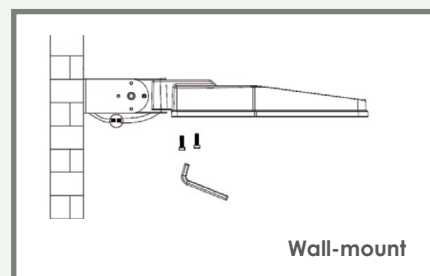

Power	200W
Input current	AC100-277V
Dimmable	Optional 1-10V
IP rating	IP66
Max. amb. Temp.	50°C

LIGHTING CHARACTERISTICS

Light color	3000/4000K
CRI	RA70+
Lumen output	38400 lumen
LED-type	EMC3030
Amount of LED's	560
UGR	<27
Beam angle	Type3, Type4 , Type5
Lifetime	50000h
Switching cycles	100.000 times

MEASUREMENTS AND MATERIAL FEATURES

Measurements	766.5 x 330 x 77 mm
Weight	7.7 kg
Material	Aluminium housing
Mounting	Slip fitter-mount Pole-mount Wall-mount

TYPE 3

TYPE 4

TYPE 5

PRODUCTTYPE	POWER	LIGHT COLOR	ANGEL	Lm/w
EE- STR	240	/ 30	- 3 -	160
STRADA	Watt	K		