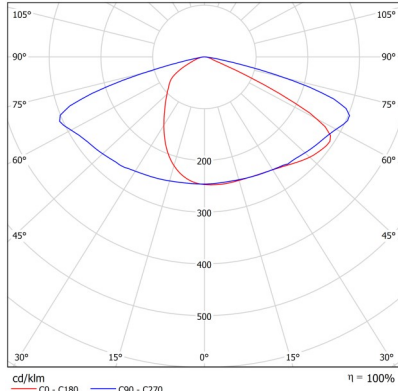

Power	200W
Input current	AC100-277V
Dimmable	Optional 1-10V
IP rating	IP66
Max. amb. Temp.	50°C

LIGHTING CHARACTERISTICS

Light color	3000/4000K
CRI	RA70+
Lumen output	38400 lumen
LED-type	EMC3030
Amount of LED's	560
UGR	<27
Beam angle	Type3, Type4 , Type5
Lifetime	50000h
Switching cycles	100.000 times

MEASUREMENTS AND MATERIAL FEATURES

Measurements	766.5 x 330 x 77 mm
Weight	7.7 kg
Material	Aluminium housing
Mounting	Slip fitter-mount Pole-mount Wall-mount

TYPE 3

TYPE 4

TYPE 5

PRODUCTTYPE	POWER	LIGHT COLOR	ANGEL	Lm/w
EE- STR	240	/ 30	- 3 -	160
STRADA	Watt	K		