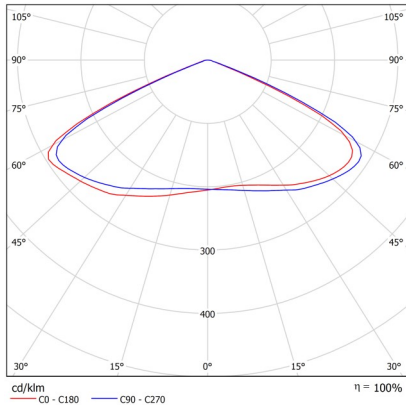

Power	200W
Input current	AC100-277V
Dimmable	Optional 1-10V
IP rating	IP66
Max. amb. Temp.	50°C

LIGHTING CHARACTERISTICS

Light color	3000/4000K
CRI	RA70+
Lumen output	38400 lumen
LED-type	EMC3030
Amount of LED's	560
UGR	<27
Beam angle	Type3, Type4 , Type5
Lifetime	50000h
Switching cycles	100.000 times

MEASUREMENTS AND MATERIAL FEATURES

Measurements	766.5 x 330 x 77 mm
Weight	7.7 kg
Material	Aluminium housing
Mounting	Slip fitter-mount Pole-mount Wall-mount

TYPE 3

TYPE 4

TYPE 5

PRODUCTTYPE	POWER	LIGHT COLOR	ANGEL	Lm/w
EE- STR	240	/ 30	- 3 -	160
STRADA	Watt	K		