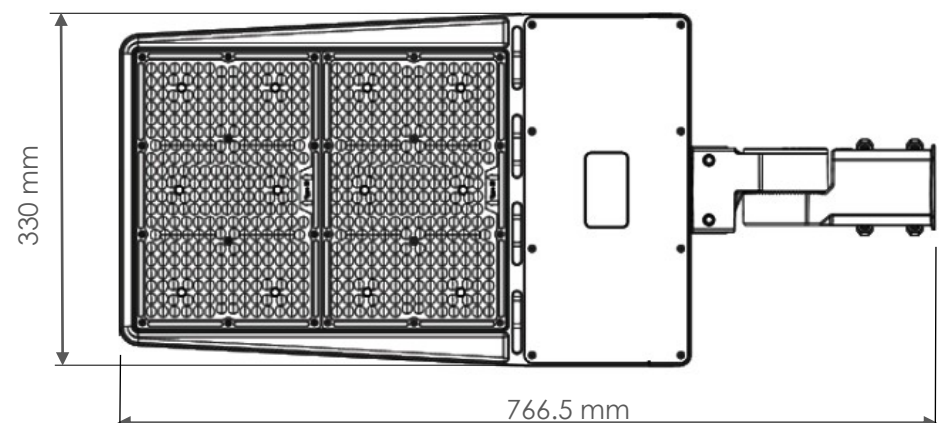

STRADA

EE-STR240-160

240W

3000 /4000k

38400 Lm

3 ANGELS

Optional
1-10V

TECHNICAL FEATURES

Power	200W
Input current	AC100-277V
Dimmable	Optional 1-10V
IP rating	IP66
Max. amb. Temp.	50°C

LIGHTING CHARACTERISTICS

Light color	3000/4000K
CRI	RA70+
Lumen output	38400 lumen
LED-type	EMC3030
Amount of LED's	560
UGR	<27
Beam angle	Type3, Type4 , Type5
Lifetime	50000h
Switching cycles	100.000 times

MEASUREMENTS AND MATERIAL FEATURES

Measurements	766.5 x 330 x 77 mm
Weight	7.7 kg
Material	Aluminium housing
Mounting	Slip fitter-mount Pole-mount Wall-mount

TYPE 3

TYPE 4

TYPE 5

PRODUCTTYPE	POWER	LIGHT COLOR	ANGEL	Lm/w
EE- STR	240	/ 30	- 3 -	160
STRADA	Watt	K		