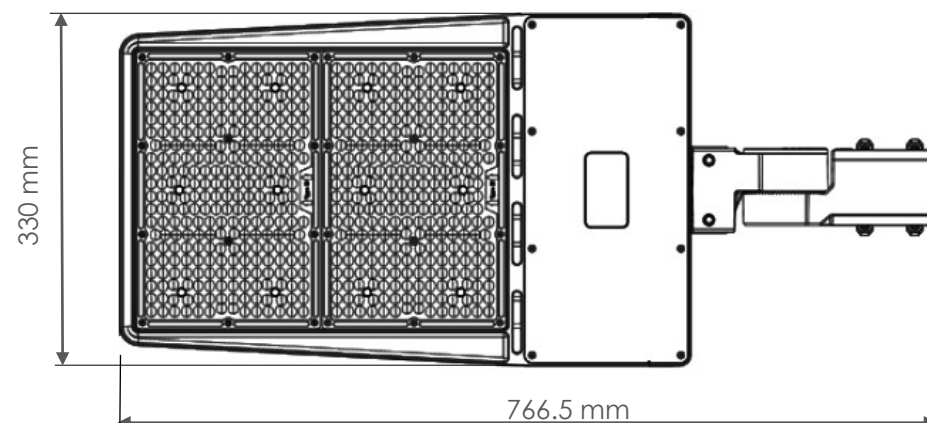

STRADA

EE-STR240

240W

3000 /4000k

33600 Lm

3 ANGELS

Optional
1-10V

TECHNICAL FEATURES

Power	200W
Input current	AC100-277V
Dimmable	Optional 1-10V
IP rating	IP66
Max. amb. Temp.	50°C

LIGHTING CHARACTERISTICS

Light color	3000/4000K
CRI	RA70+
Lumen output	33600 lumen
LED-type	EMC3030
Amount of LED's	392
UGR	<27
Beam angle	Type3, Type4 , Type5
Lifetime	50000h
Switching cycles	100.000 times

MEASUREMENTS AND MATERIAL FEATURES

Measurements	766.5 x 330 x 77 mm
Weight	7.7 kg
Material	Aluminium housing
Mounting	Slip fitter-mount Pole-mount Wall-mount

TYPE 3

TYPE 4

TYPE 5

PRODUCTTYPE	POWER	LIGHT COLOR	ANGEL
EE- STR	240	/ 30	- 3
STRADA	Watt	K	