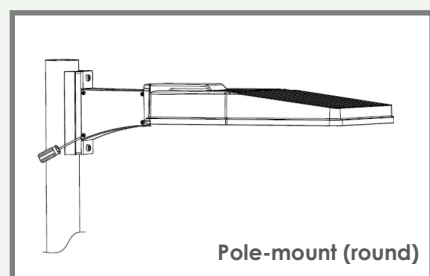

MEASUREMENTS AND MATERIAL FEATURES

Measurements	766.5 x 330 x 77 mm
Weight	7.7 kg
Material	Aluminium housing
Mounting	Slip fitter-mount Pole-mount Wall-mount

TYPE 3

TYPE 4

TYPE 5

PRODUCTTYPE	POWER	LIGHT COLOR	ANGEL
EE- STR	240	/ 30	- 3
STRADA	Watt	K	