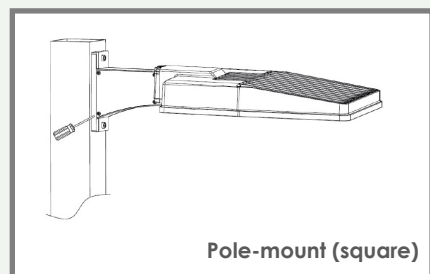

Power	200W
Input current	AC100-277V
Dimmable	Optional 1-10V
IP rating	IP66
Max. amb. Temp.	50°C

LIGHTING CHARACTERISTICS

Light color	3000/4000K
CRI	RA70+
Lumen output	33600 lumen
LED-type	EMC3030
Amount of LED's	392
UGR	<27
Beam angle	Type3, Type4 , Type5
Lifetime	50000h
Switching cycles	100.000 times

MEASUREMENTS AND MATERIAL FEATURES

Measurements	766.5 x 330 x 77 mm
Weight	7.7 kg
Material	Aluminium housing
Mounting	Slip fitter-mount Pole-mount Wall-mount

TYPE 3

TYPE 4

TYPE 5

PRODUCTTYPE	POWER	LIGHT COLOR	ANGEL
EE- STR	240	/ 30	- 3
STRADA	Watt	K	