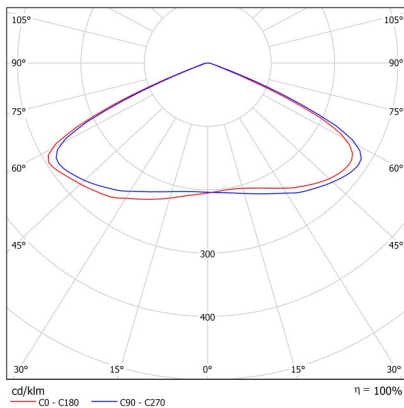

Power	200W
Input current	AC100-277V
Dimmable	Optional 1-10V
IP rating	IP66
Max. amb. Temp.	50°C

LIGHTING CHARACTERISTICS

Light color	3000/4000K
CRI	RA70+
Lumen output	33600 lumen
LED-type	EMC3030
Amount of LED's	392
UGR	<27
Beam angle	Type3, Type4 , Type5
Lifetime	50000h
Switching cycles	100.000 times

MEASUREMENTS AND MATERIAL FEATURES

Measurements	766.5 x 330 x 77 mm
Weight	7.7 kg
Material	Aluminium housing
Mounting	Slip fitter-mount Pole-mount Wall-mount

TYPE 3

TYPE 4

TYPE 5

PRODUCTTYPE	POWER	LIGHT COLOR	ANGEL
EE- STR	240	/ 30	- 3
STRADA	Watt	K	