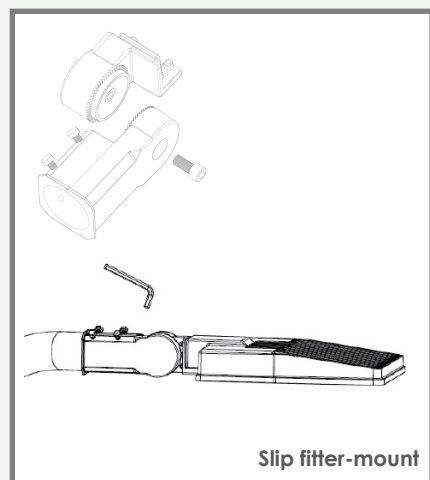

Power	200W
Input current	AC100-277V
Dimmable	Optional 1-10V
IP rating	IP66
Max. amb. Temp.	50°C

LIGHTING CHARACTERISTICS

Light color	3000/4000K
CRI	RA70+
Lumen output	33600 lumen
LED-type	EMC3030
Amount of LED's	392
UGR	<27
Beam angle	Type3, Type4 , Type5
Lifetime	50000h
Switching cycles	100.000 times

MEASUREMENTS AND MATERIAL FEATURES

Measurements	766.5 x 330 x 77 mm
Weight	7.7 kg
Material	Aluminium housing
Mounting	Slip fitter-mount Pole-mount Wall-mount

TYPE 3

TYPE 4

TYPE 5

PRODUCTTYPE	POWER	LIGHT COLOR	ANGEL
EE- STR	240	/ 30	- 3
STRADA	Watt	K	