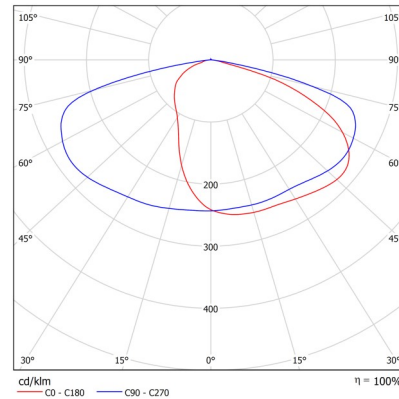

Power	200W
Input current	AC100-277V
Dimmable	Optional 1-10V
IP rating	IP66
Max. amb. Temp.	50°C

LIGHTING CHARACTERISTICS

Light color	3000/4000K
CRI	RA70+
Lumen output	33600 lumen
LED-type	EMC3030
Amount of LED's	392
UGR	<27
Beam angle	Type3, Type4 , Type5
Lifetime	50000h
Switching cycles	100.000 times

MEASUREMENTS AND MATERIAL FEATURES

Measurements	766.5 x 330 x 77 mm
Weight	7.7 kg
Material	Aluminium housing
Mounting	Slip fitter-mount Pole-mount Wall-mount

TYPE 3

TYPE 4

TYPE 5

PRODUCTTYPE	POWER	LIGHT COLOR	ANGEL
EE- STR	240	/ 30	- 3
STRADA	Watt	K	