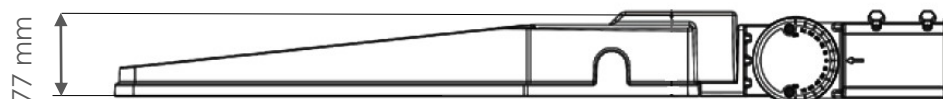

Power	200W
Input current	AC100-277V
Dimmable	Optional 1-10V
IP rating	IP66
Max. amb. Temp.	50°C

LIGHTING CHARACTERISTICS

Light color	3000/4000K
CRI	RA70+
Lumen output	33600 lumen
LED-type	EMC3030
Amount of LED's	392
UGR	<27
Beam angle	Type3, Type4 , Type5
Lifetime	50000h
Switching cycles	100.000 times

MEASUREMENTS AND MATERIAL FEATURES

Measurements	766.5 x 330 x 77 mm
Weight	7.7 kg
Material	Aluminium housing
Mounting	Slip fitter-mount Pole-mount Wall-mount

TYPE 3

TYPE 4

TYPE 5

PRODUCTTYPE	POWER	LIGHT COLOR	ANGEL
EE- STR	240	/ 30	- 3
STRADA	Watt	K	