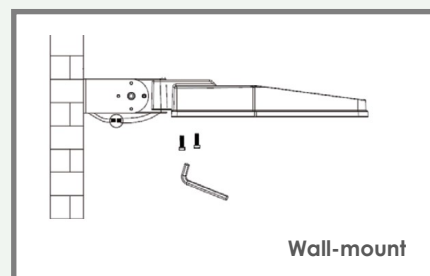

MEASUREMENTS AND MATERIAL FEATURES

Measurements	766.5 x 330 x 77 mm
Weight	7.7 kg
Material	Aluminium housing
Mounting	Slip fitter-mount Pole-mount Wall-mount

TYPE 3

TYPE 4

TYPE 5

PRODUCTTYPE	POWER	LIGHT COLOR	ANGEL
EE- STR	240	/ 30	- 3
STRADA	Watt	K	