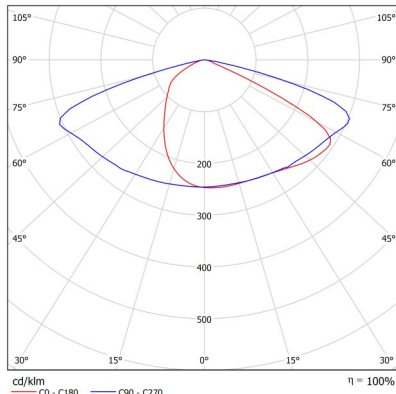

Power	200W
Input current	AC100-277V
Dimmable	Optional 1-10V
IP rating	IP66
Max. amb. Temp.	50°C

LIGHTING CHARACTERISTICS

Light color	3000/4000K
CRI	RA70+
Lumen output	33600 lumen
LED-type	EMC3030
Amount of LED's	392
UGR	<27
Beam angle	Type3, Type4 , Type5
Lifetime	50000h
Switching cycles	100.000 times

MEASUREMENTS AND MATERIAL FEATURES

Measurements	766.5 x 330 x 77 mm
Weight	7.7 kg
Material	Aluminium housing
Mounting	Slip fitter-mount Pole-mount Wall-mount

TYPE 3

TYPE 4

TYPE 5

PRODUCTTYPE	POWER	LIGHT COLOR	ANGEL
EE- STR	240	/ 30	- 3
STRADA	Watt	K	