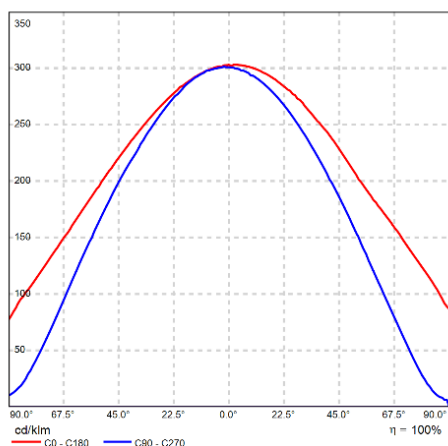

Linear LDC

PRODUCTTYPE	POWER	LIGHT COLOR	OPTIONAL	OPTIONAL
EE- TPS	20	40	EM	DA
TRI PROOF	20 Watt	3000/4000 K	EMERGENCY UNIT	DALI

SUMMARY PRODUCTCODES TPS20:

- EE-TPS20-30
- EE-TPS20-30-EM
- EE-TPS20-30-DA
- EE-TPS20-30-EM-DA
- EE-TPS20-40
- EE-TPS20-40-EM
- EE-TPS20-40-EM
- EE-TPS20-40-EM