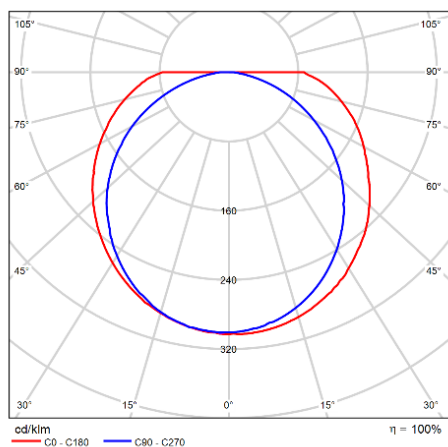

Power	20w
IP rating	IP65
Max. amb. Temp.	40C°
Linkable	yes
Optional	emergency unit (1h)

MEASUREMENTS AND MATERIAL FEATURES

Measurements	L600 x W83 x H72 mm
Material	PC bace & PC cover
Color	Grey

LIGHTING CHARACTERISTICS

Light color	3000/4000 K°
Beam angle	120°
Lumen	3000K : 2200 Lm 4000K : 2400 Lm
LED type	Osram 2835 SMD LED chip
CRI	RA80+
SDCM	2 steps
Life time	50000 h

DRIVER FEATURES

Brand	LIFUD or Eaglerise
Dimming type	Non-dimmable
Input voltage	220 VAC
SEC	500 mA 36 V dc
Optional	Dali