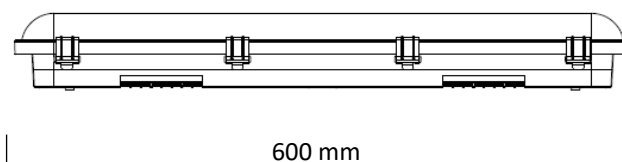

DRIVER FEATURES

Brand	LIFUD or Eaglerise
Dimming type	Non-dimmable
Input voltage	220 VAC
SEC	500 mA 36 V dc
Optional	Dali