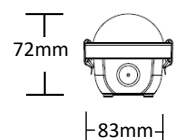

TPS

EE-TPS20

20W

3000/4000K

2200 Lm
2400 Lm

120°

Optional
Dali

TECHNICAL FEATURES

Power	20w
IP rating	IP65
Max. amb. Temp.	40C°
Linkable	yes
Optional	emergency unit (1h)

MEASUREMENTS AND MATERIAL FEATURES

Measurements	L600 x W83 x H72 mm
Material	PC bace & PC cover
Color	Grey

LIGHTING CHARACTERISTICS

Light color	3000/4000 K°
Beam angle	120°
Lumen	3000K : 2200 Lm 4000K : 2400 Lm
LED type	Osram 2835 SMD LED chip
CRI	RA80+
SDCM	2 steps
Life time	50000 h

DRIVER FEATURES

Brand	LIFUD or Eaglerise
Dimming type	Non-dimmable
Input voltage	220 VAC
SEC	500 mA 36 V dc
Optional	Dali