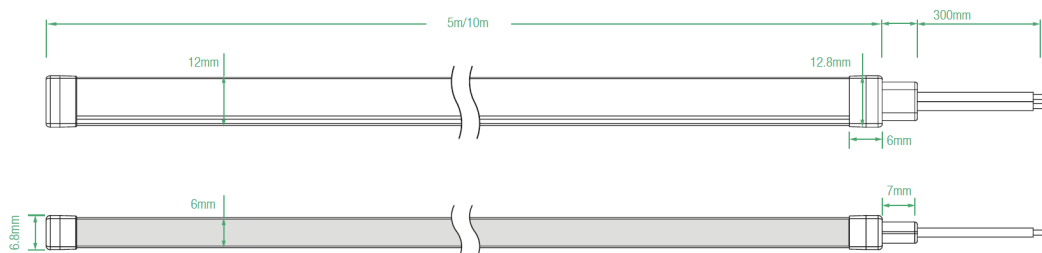

TECHNICAL FEATURES

Power	5W/m
Input current	24 Vdc
Dimmable	PWM
IP rating	67
Max. amb. Temp.	-25°C up to 55°C

MEASUREMENTS AND MATERIAL FEATURES

Measurements	6 x 6 x 5000 /10000 mm
Cutable every...	50 mm

LIGHTING CHARACTERISTICS TUNABLE WHITE

Light color	Tunable white
CRI	RA80+
Lifetime	50000h
SDCM	3
Lumen / watt	TW: 31.6 lm/w
Lumen / meter	TW: 158 lm/m

Accessories

Aluminium Mounting Clips 20x9x8mm(L x W x H)

Aluminium profile 1000x9x6mm(L x W x H)

Max.run Length

2100K	15 m
2400K	15 m
2700K	15 m
3000K	15 m
3500K	15 m
4000K	15 m
5000K	15 m
6000K	15 m
TW	5 m
R	20 m
G	15 m
B	15 m
A	20 m
P	15 m
RGB	5 m

PRODUCTTYPE	Dimension	POWER	LIGHT COLOR
EE	-NL	0612	/ 5 - 24
	6x12 mm	WATT/M	2400 KELVIN

SUMMARY PRODUCTCODES LED SELECONE NEON LIGHT 5WATT 6x12 mm

- EE-NL0612/5-21
- EE-NL0612/5-24
- EE-NL0612/5-27
- EE-NL0612/5-30
- EE-NL0612/5-35
- EE-NL0612/5-40
- EE-NL0612/5-50
- EE-NL0612/5-60
- EE-NL0612/5-TW
- EE-NL0612/5-R
- EE-NL0612/5-G
- EE-NL0612/5-B
- EE-NL0612/5-A
- EE-NL0612/5-P
- EE-NL0612/5-RGB