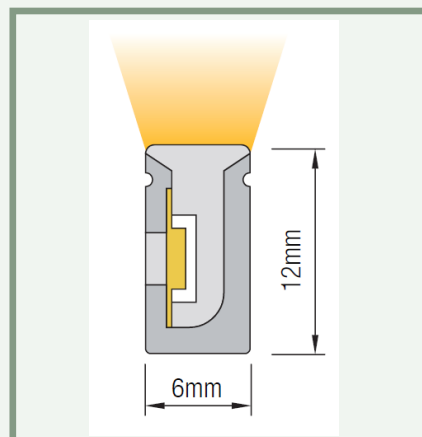

LEDSTRIP

SILICONE LED NEON LIGHT

EE-NL0612/5

5W/m

2100 - 6000k

**29 - 38
lm/w**

120°

**Dimmable
PWM**

TECHNICAL FEATURES

Power	5W/m
Input current	24 Vdc
Dimmable	PWM
IP rating	67
Max. amb. Temp.	-25°C up to 55°C

MEASUREMENTS AND MATERIAL FEATURES

Measurements	6 x 6 x 5000 /10000 mm
Cutable every...	50 mm

LIGHTING CHARACTERISTICS COLORS

Light color	Red/Green/Blauwe/ Amber/Pink/RGB
Beam angle	120°
CRI	—
Lifetime	50000h
SDCM	3
Lumen / watt	R:16.4 lm/w G:48 lm/w B:5.9 lm/w A:12.3 lm/w P:15.6 lm/w RGB:14.6 lm/w
Lumen / meter	R:82 lm/m G:240 lm/m B:29.7 lm/m A:61.4 lm/m P:78 lm/m RGB:73 lm/m

LIGHTING CHARACTERISTICS WHITE

Light color	2100/2400/2700/3000/3500 /4000/5000/6000 k
Beam angle	120°
CRI	RA90+
Lifetime	50000h
SDCM	3
Lumen / watt	2100K: 29 lm/w 2400K: 34.6 lm/w 2700K: 35.6 lm/w 3000K: 30.8 lm/w 3500K: 33.8 lm/w 4000K: 37.2 lm/w 5000K: 37.4 lm/w 6000K: 38 lm/w
Lumen / meter	2100K: 145 lm/m 2400K: 173 lm/m 2700K: 178 lm/m 3000K: 154 lm/m 3500K: 169 lm/m 4000K: 186 lm/m 5000K: 187 lm/m 6000K: 190 lm/m

LIGHTING CHARACTERISTICS TUNABLE WHITE

Light color	Tunable white
CRI	RA80+
Lifetime	50000h
SDCM	3
Lumen / watt	TW: 31.6 lm/w
Lumen / meter	TW: 158 lm/m