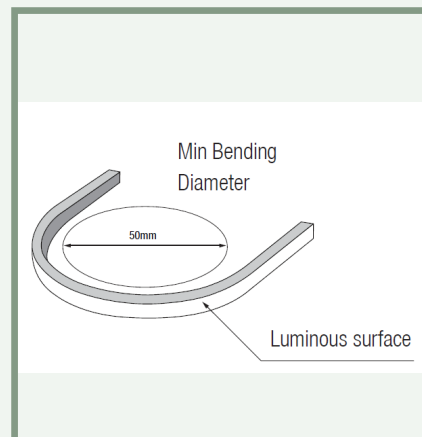

LEDSTRIP

SILICONE LED NEON LIGHT

EE-NL0612/5

5W/m

2100 - 6000k

**29 - 38
lm/w**

120°

**Dimmable
PWM**

TECHNICAL FEATURES

Power	5W/m
Input current	24 Vdc
Dimmable	PWM
IP rating	67
Max. amb. Temp.	-25°C up to 55°C

MEASUREMENTS AND MATERIAL FEATURES

Measurements	6 x 6 x 5000 /10000 mm
Cutable every...	50 mm

LIGHTING CHARACTERISTICS COLORS

Light color	Red/Green/Blauwe/ Amber/Pink/RGB
Beam angle	120°
CRI	—
Lifetime	50000h
SDCM	3
Lumen / watt	R:16.4 lm/w G:48 lm/w B:5.9 lm/w A:12.3 lm/w P:15.6 lm/w RGB:14.6 lm/w
Lumen / meter	R:82 lm/m G:240 lm/m B:29.7 lm/m A:61.4 lm/m P:78 lm/m RGB:73 lm/m

LIGHTING CHARACTERISTICS WHITE

Light color	2100/2400/2700/3000/3500 /4000/5000/6000 k
Beam angle	120°
CRI	RA90+
Lifetime	50000h
SDCM	3
Lumen / watt	2100K: 29 lm/w 2400K: 34.6 lm/w 2700K: 35.6 lm/w 3000K: 30.8 lm/w 3500K: 33.8 lm/w 4000K: 37.2 lm/w 5000K: 37.4 lm/w 6000K: 38 lm/w
Lumen / meter	2100K: 145 lm/m 2400K: 173 lm/m 2700K: 178 lm/m 3000K: 154 lm/m 3500K: 169 lm/m 4000K: 186 lm/m 5000K: 187 lm/m 6000K: 190 lm/m

LIGHTING CHARACTERISTICS TUNABLE WHITE

Light color	Tunable white
CRI	RA80+
Lifetime	50000h
SDCM	3
Lumen / watt	TW: 31.6 lm/w
Lumen / meter	TW: 158 lm/m