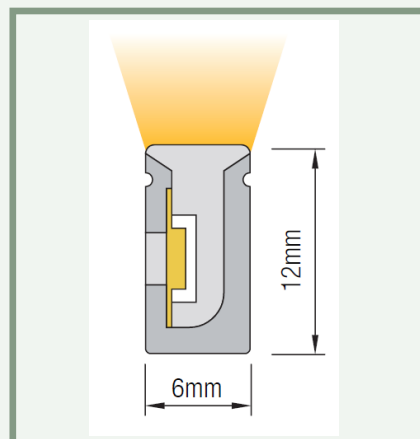

LEDSTRIP

SILICONE LED NEON LIGHT

EE-NL0612/10

10W/m

2100 - 6000k

24 - 36
lm/w

120°

Dimmable
PWM

TECHNICAL FEATURES

Power	10W/m
Input current	24 Vdc
Dimmable	PWM
IP rating	67
Max. amb. Temp.	-25°C up to 45°C

MEASUREMENTS AND MATERIAL FEATURES

Measurements	6 x 12 x 5000/10000 mm
Cutable every...	50 mm

LIGHTING CHARACTERISTICS WHITE

Light color	2100/2400/2700/3000/3500 /4000/5000/6000
Beam angle	120°
CRI	RA90+
Lifetime	50000h

SDCM	3
Lumen / watt	2100K: 24.6 lm/w 2400K: 31.2 lm/w 2700K: 35.3 lm/w 3000K: 29.9 lm/w 3500K: 32.7 lm/w 4000K: 36.0 lm/w 5000K: 36.0 lm/w 6000K: 35.9 lm/w

LIGHTING CHARACTERISTICS COLORS

Light color	Red/Green/Blauwe/ Amber/Pink/RGB
Beam angle	120°
CRI	—
Lifetime	50000h
SDCM	3
Lumen / watt	R:16.0 lm/w G: 39.8 lm/w B: 5.2 lm/w A:12.5 lm/w P:14.5 lm/w RGB:12.7 lm/w

Lumen / meter	2100K: 246 lm/m 2400K: 312 lm/m 2700K: 353 lm/m 3000K: 299 lm/m 3500K: 327 lm/m 4000K: 360 lm/m 5000K: 360 lm/m 6000K: 359 lm/m

LIGHTING CHARACTERISTICS TUNABLE WHITE

Light color	Tunable white
CRI	RA80+
Lifetime	50000h
SDCM	3
Lumen / watt	TW: 26.9 lm/w
Lumen / meter	TW: 269 lm/m

Lumen / meter	R:160 lm/m G:398 lm/m B:51.6 lm/m A:125 lm/m P:144.6 lm/m RGB:126.6 lm/m