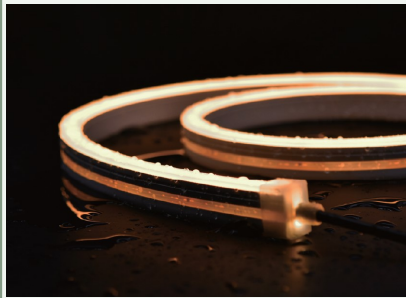

LEDSTRIP

SILICONE LED NEON LIGHT

EE-NL1018/5

5W/m

2100 - 6000k

28 - 36
lm/w

120°

Dimmable
PWM

TECHNICAL FEATURES

Power	5W/m
Input current	24 Vdc
Dimmable	PWM
IP rating	67
Max. amb. Temp.	-25°C up to 50°C

MEASUREMENTS AND MATERIAL FEATURES

Measurements	10 x 18 x max.run length mm
Cutable every...	50 mm

LIGHTING CHARACTERISTICS TUNABLE WHITE

Light color	Tunable white
CRI	RA80+
Lifetime	50000h
SDCM	3
Lumen / watt	TW: 32.2 lm/w
Lumen / meter	TW: 160.8 lm/m

Accessories

Stainless Steel Mounting clips
18x10.7x16.7mm(L x W x H)

PRODUCTTYPE	Dimension	POWER	LIGHT COLOR
EE -NL 1018 / 5 - 24			

10x18 mm WATT/M 2400 KELVIN

SUMMARY PRODUCTCODES LED SELECONE NEON LIGHT 5WATT 10x18 mm

- EE-NL1018/5-21 EE-NL1018/5-TW
- EE-NL1018/5-24 EE-NL1018/5-R
- EE-NL1018/5-27 EE-NL1018/5-G
- EE-NL1018/5-30 EE-NL1018/5-B
- EE-NL1018/5-35 EE-NL1018/5-A
- EE-NL1018/5-40 EE-NL1018/5-P
- EE-NL1018/5-50 EE-NL1018/5-RGB
- EE-NL1018/5-60