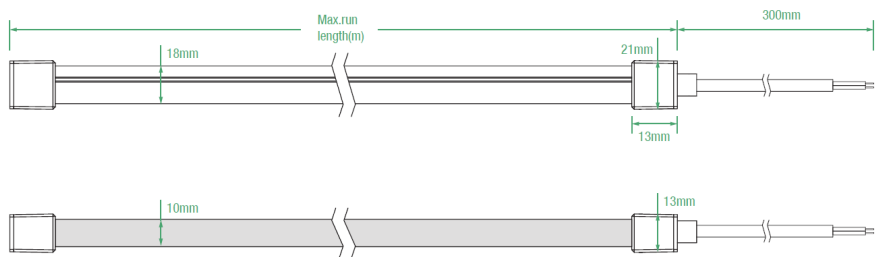

TECHNICAL FEATURES

Power	5W/m
Input current	24 Vdc
Dimmable	PWM
IP rating	67
Max. amb. Temp.	-25°C up to 50°C

MEASUREMENTS AND MATERIAL FEATURES

Measurements	10 x 18 x max.run length mm
Cutable every...	50 mm

LIGHTING CHARACTERISTICS TUNABLE WHITE

Light color	Tunable white
CRI	RA80+
Lifetime	50000h
SDCM	3
Lumen / watt	TW: 32.2 lm/w
Lumen / meter	TW: 160.8 lm/m

Accessories

Stainless Steel Mounting clips
18x10.7x16.7mm(L x W x H)

Aluminium Profile
1000x13x17.5mm(L x W x H)

Light color	Max.run length	Unit cut
2100K	25 m	50 mm
2400K	25 m	50 mm
2700K	25 m	50 mm
3000K	25 m	50 mm
3500K	25 m	50 mm
4000K	25 m	50 mm
5000K	25 m	50 mm
6000K	25 m	50 mm
TW	5 m	50 mm
R	33 m	62.5 mm
G	25 m	62.5 mm
B	25 m	62.5 mm
A	33 m	62.5 mm
P	25 m	62.5 mm
RGB	5 m	62.5 mm

PRODUCTTYPE	Dimension	POWER	LIGHT COLOR
EE -NL 1018 / 5 - 24			

10x18 mm WATT/M 2400 KELVIN

SUMMARY PRODUCTCODES LED SELECONE NEON LIGHT 5WATT 10x18 mm

- EE-NL1018/5-21 EE-NL1018/5-TW
- EE-NL1018/5-24 EE-NL1018/5-R
- EE-NL1018/5-27 EE-NL1018/5-G
- EE-NL1018/5-30 EE-NL1018/5-B
- EE-NL1018/5-35 EE-NL1018/5-A
- EE-NL1018/5-40 EE-NL1018/5-P
- EE-NL1018/5-50 EE-NL1018/5-RGB
- EE-NL1018/5-60