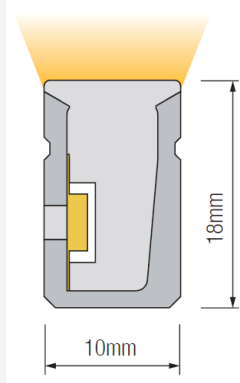

LEDSTRIP

SILICONE LED NEON LIGHT

EE-NL1018/5

5W/m

2100 - 6000k

28 - 36
lm/w

120°

Dimmable
PWM

TECHNICAL FEATURES

Power	5W/m
Input current	24 Vdc
Dimmable	PWM
IP rating	67
Max. amb. Temp.	-25°C up to 50°C

MEASUREMENTS AND MATERIAL FEATURES

Measurements	10 x 18 x max.run length mm
Cutable every...	50 mm

LIGHTING CHARACTERISTICS COLORS

Light color	Red/Green/Blauwe/ Amber/Pink/RGB
Beam angle	120°
CRI	—
Lifetime	50000h
SDCM	3
Lumen / watt	R: 13.5 lm/w G: 39 lm/w B: 6.9 lm/w A: 2.9 lm/w P: 14.9 lm/w RGB: 15.5 lm/w
Lumen / meter	R: 67.7 lm/m G: 195 lm/m B: 34.7 lm/m A: 14.6 lm/m P: 74.3 lm/m RGB:77.4 lm/m

LIGHTING CHARACTERISTICS WHITE

Light color	2100/2400/2700/3000/3500 /4000/5000/6000 k
Beam angle	120°
CRI	RA90+
Lifetime	50000h
SDCM	3
Lumen / watt	2100K: 28.3 lm/w 2400K: 27.7 lm/w 2700K: 32.1 lm/w 3000K: 32.7 lm/w 3500K: 34.1 lm/w 4000K: 35.7 lm/w 5000K: 36.1 lm/w 6000K: 35.4 lm/w
Lumen / meter	2100K: 141.4 lm/m 2400K: 138.7 lm/m 2700K: 160.4 lm/m 3000K: 163.4 lm/m 3500K: 170.3 lm/m 4000K: 178.4 lm/m 5000K: 180.3 lm/m 6000K: 177.2 lm/m

LIGHTING CHARACTERISTICS TUNABLE WHITE

Light color	Tunable white
CRI	RA80+
Lifetime	50000h
SDCM	3
Lumen / watt	TW: 32.2 lm/w
Lumen / meter	TW: 160.8 lm/m