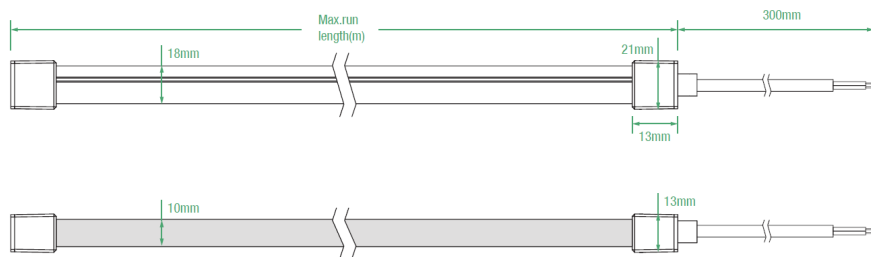

TECHNICAL FEATURES

Power	10W/m
Input current	24 Vdc
Dimmable	PWM
IP rating	67
Max. amb. Temp.	-25°C up to 45°C

MEASUREMENTS AND MATERIAL FEATURES

Measurements	10 x 18 x max. run length mm
Cutable every...	50 mm

LIGHTING CHARACTERISTICS TUNABLE WHITE

Light color	Tunable white
CRI	RA80+
Lifetime	50000h
SDCM	3
Lumen / watt	TW: 33.7 lm/w
Lumen / meter	TW: 337 lm/m

Accessories

Stainless Steel Mounting clips
18x10.7x16.7mm(L x W x H)

Aluminium Profile
1000x13x17.5mm(L x W x H)

Light color	Max.run length	Unit cut
2100K	17 m	50 mm
2400K	17 m	50 mm
2700K	17 m	50 mm
3000K	17 m	50 mm
3500K	17 m	50 mm
4000K	17 m	50 mm
5000K	17 m	50 mm
6000K	17 m	50 mm
TW	5 m	50 mm
R	22 m	62.5 mm
G	17 m	62.5 mm
B	17 m	62.5 mm
A	22 m	62.5 mm
P	17 m	62.5 mm
RGB	5 m	62.5 mm

PRODUCTTYPE	Dimension	POWER	LIGHT COLOR
EE -NL 1018 / 10 - 24			

10x18 mm

WATT/M

2400 KELVIN

- EE-NL1018/10-21
- EE-NL1018/10-24
- EE-NL1018/10-27
- EE-NL1018/10-30
- EE-NL1018/10-35
- EE-NL1018/10-40
- EE-NL1018/10-50
- EE-NL1018/10-60
- EE-NL1018/10-TW
- EE-NL1018/10-R
- EE-NL1018/10-G
- EE-NL1018/10-B
- EE-NL1018/10-A
- EE-NL1018/10-P
- EE-NL1018/10-RGB