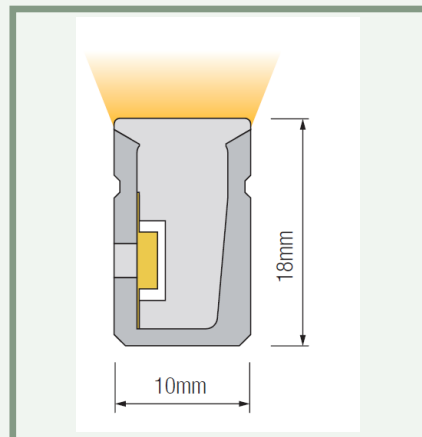

LEDSTRIP

SILICONE LED NEON LIGHT

EE-NL1018/10

10W/m

2100 - 6000k

27 - 35
lm/w

120°

Dimmable
PWM

TECHNICAL FEATURES

Power	10W/m
Input current	24 Vdc
Dimmable	PWM
IP rating	67
Max. amb. Temp.	-25°C up to 45°C

MEASUREMENTS AND MATERIAL FEATURES

Measurements	10 x 18 x max. run length mm
Cutable every...	50 mm

Aluminium Profile
1000x13x17.5mm(L x W x H)

Light color	Max.run length	Unit cut
2100K	17 m	50 mm
2400K	17 m	50 mm
2700K	17 m	50 mm
3000K	17 m	50 mm
3500K	17 m	50 mm
4000K	17 m	50 mm
5000K	17 m	50 mm
6000K	17 m	50 mm
TW	5 m	50 mm
R	22 m	62.5 mm
G	17 m	62.5 mm
B	17 m	62.5 mm
A	22 m	62.5 mm
P	17 m	62.5 mm
RGB	5 m	62.5 mm

PRODUCTTYPE	Dimension	POWER	LIGHT COLOR
EE -NL 1018 / 10 - 24			

10x18 mm

WATT/M

2400 KELVIN

- EE-NL1018/10-21
- EE-NL1018/10-24
- EE-NL1018/10-27
- EE-NL1018/10-30
- EE-NL1018/10-35
- EE-NL1018/10-40
- EE-NL1018/10-50
- EE-NL1018/10-60
- EE-NL1018/10-TW
- EE-NL1018/10-R
- EE-NL1018/10-G
- EE-NL1018/10-B
- EE-NL1018/10-A
- EE-NL1018/10-P
- EE-NL1018/10-RGB