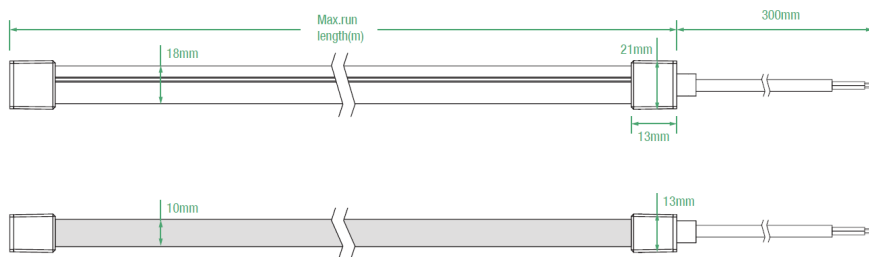

TECHNICAL FEATURES

Power	15W/m
Input current	24 Vdc
Dimmable	PWM
IP rating	67
Max. amb. Temp.	-25°C up to 35°C

MEASUREMENTS AND MATERIAL FEATURES

Measurements	10 x 18 x max.run length mm
Cutable every...	50 mm

LIGHTING CHARACTERISTICS TUNABLE WHITE

Light color	Tunable white
CRI	RA80+
Lifetime	50000h
SDCM	3
Lumen / watt	TW: 30.1 lm/w
Lumen / meter	TW: 451.8 lm/m

Accessories

Stainless Steel Mounting clips
18x10.7x16.7mm(L x W x H)

Aluminium Profile
1000x13x17.5mm(L x W x H)

Light color	Max.run length	Unit cut
2100K	13 m	50 mm
2400K	13 m	50 mm
2700K	13 m	50 mm
3000K	13 m	50 mm
3500K	13 m	50 mm
4000K	13 m	50 mm
5000K	13 m	50 mm
6000K	13 m	50 mm
TW	5 m	50 mm
R	17 m	62.5 mm
G	13 m	62.5 mm
B	13 m	62.5 mm
A	17 m	62.5 mm
P	13 m	62.5 mm
RGB	5 m	62.5 mm

PRODUCTTYPE	Dimension	POWER	LIGHT COLOR
EE -NL 1018 / 15 - 24	10x18 mm	WATT/M	2400 KELVIN

- EE-NL1018/15-21
- EE-NL1018/15-24
- EE-NL1018/15-27
- EE-NL1018/15-30
- EE-NL1018/15-35
- EE-NL1018/15-40
- EE-NL1018/15-50
- EE-NL1018/15-60
- EE-NL1018/15-TW
- EE-NL1018/15-R
- EE-NL1018/15-G
- EE-NL1018/15-B
- EE-NL1018/15-A
- EE-NL1018/15-P
- EE-NL1018/15-RGB