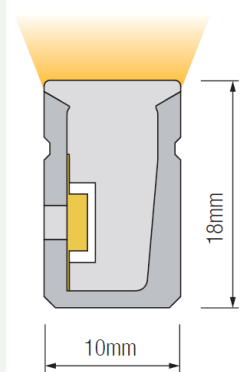

LEDSTRIP

SILICONE LED NEON LIGHT

EE-NL1018/15

15W/m

2100 - 6000k

25 - 32
lm/w

120°

Dimmable
PWM

TECHNICAL FEATURES

Power	15W/m
Input current	24 Vdc
Dimmable	PWM
IP rating	67
Max. amb. Temp.	-25°C up to 35°C

MEASUREMENTS AND MATERIAL FEATURES

Measurements	10 x 18 x max.run length mm
Cutable every...	50 mm

LIGHTING CHARACTERISTICS COLORS

Light color	Red/Green/Blauwe/ Amber/Pink/RGB
Beam angle	120°
CRI	—
Lifetime	50000h
SDCM	3
Lumen / watt	R: 12.8 lm/w G: 31.1 lm/w B: 6.2 lm/w A: 2.5 lm/w P: 13.1 lm/w RGB: 12 lm/w
Lumen / meter	R: 192.2 lm/m G: 466 lm/m B: 92.7 lm/m A: 37.4 lm/m P: 195.8 lm/m RGB:108 lm/m

LIGHTING CHARACTERISTICS WHITE

Light color	2100/2400/2700/3000/3500 /4000/5000/6000 k
Beam angle	120°
CRI	RA90+
Lifetime	50000h
SDCM	3
Lumen / watt	2100K: 25.1 lm/w 2400K: 24.8 lm/w 2700K: 28.1 lm/w 3000K: 29.4 lm/w 3500K: 30.2 lm/w 4000K: 32.3 lm/w 5000K: 32.3 lm/w 6000K: 31.2 lm/w
Lumen / meter	2100K: 375.9 lm/m 2400K: 371.5 lm/m 2700K: 421.9 lm/m 3000K: 441.3 lm/m 3500K: 452.6 lm/m 4000K: 484.1 lm/m 5000K: 483.9 lm/m 6000K: 468.5 lm/m

LIGHTING CHARACTERISTICS TUNABLE WHITE

Light color	Tunable white
CRI	RA80+
Lifetime	50000h
SDCM	3
Lumen / watt	TW: 30.1 lm/w
Lumen / meter	TW: 451.8 lm/m