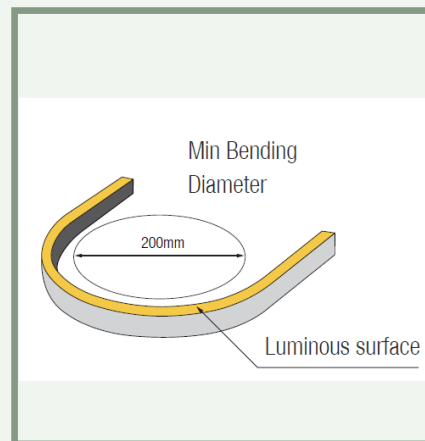

LEDSTRIP

SILICONE LED NEON LIGHT

EE-NL1212/5

5W/m

2100 - 6000k

57 - 70
lm/w

120°

Dimmable
PWM

TECHNICAL FEATURES

Power	5W/m
Input current	24 Vdc
Dimmable	PWM
IP rating	67
Max. amb. Temp.	-25°C up to 50°C

MEASUREMENTS AND MATERIAL FEATURES

Measurements	12 x 12 x max.run length mm
Cutable every...	50 mm

Stainless Steel Mounting clips
20.2x16.8x12.5mm(L x W x H)

Aluminium Profile
1000x19.2x17.8mm(L x W x H)

Light color	Max.run length	Unit cut
2100K	19 m	50 mm
2400K	19 m	50 mm
2700K	19 m	50 mm
3000K	19 m	50 mm
3500K	19 m	50 mm
4000K	19 m	50 mm
5000K	19 m	50 mm
6000K	19 m	50 mm
TW	5 m	50 mm
R	25 m	50 mm
G	19 m	50 mm
B	19 m	50 mm
A	25 m	50 mm
P	19 m	50 mm
RGB	5 m	62.5 mm

PRODUCTTYPE	Dimension	POWER	LIGHT COLOR
EE -NL 1212		/ 5 -	24

12x12 mm WATT/M 2400 KELVIN

SUMMARY PRODUCTCODES LED SELECONE NEON LIGHT 5WATT 12x12 mm

- EE-NL1212/5-21 EE-NL1212/5-TW
- EE-NL1212/5-24 EE-NL1212/5-R
- EE-NL1212/5-27 EE-NL1212/5-G
- EE-NL1212/5-30 EE-NL1212/5-B
- EE-NL1212/5-35 EE-NL1212/5-A
- EE-NL1212/5-40 EE-NL1212/5-P
- EE-NL1212/5-50 EE-NL1212/5-RGB
- EE-NL1212/5-60