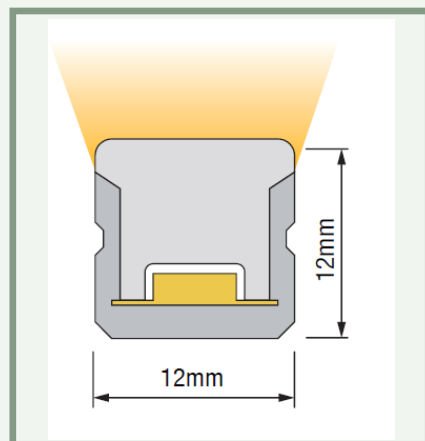

LEDSTRIP

SILICONE LED NEON LIGHT

EE-NL1212/5

5W/m

2100 - 6000k

57 - 70
lm/w

120°

Dimmable
PWM

TECHNICAL FEATURES

Power	5W/m
Input current	24 Vdc
Dimmable	PWM
IP rating	67
Max. amb. Temp.	-25°C up to 50°C

MEASUREMENTS AND MATERIAL FEATURES

Measurements	12 x 12 x max.run length mm
Cutable every...	50 mm

LIGHTING CHARACTERISTICS COLORS

Light color Red/Green/Blauwe/
Amber/Pink/RGB

Beam angle

CRI

Lifetime 50000h

SDCM 3

Lumen / watt R: 26.4 lm/w

G: 74.8 lm/w

B: 14.0 lm/w

A: 5.6 lm/w

P: 28.6 lm/w

RGB: 34.8 lm/w

Lumen / meter R: 132 lm/m

G: 374 lm/m

B: 70 lm/m

A: 27.9 lm/m

P: 143 lm/m

RGB:174 lm/m

LIGHTING CHARACTERISTICS WHITE

Light color 2100/2400/2700/3000/3500
/4000/5000/6000 k

Beam angle 120°

CRI RA90+

Lifetime 50000h

SDCM 3

Lumen / watt 2100K: 58.2 lm/w

2400K: 57.9 lm/w

2700K: 69.9 lm/w

3000K: 65.9 lm/w

3500K: 70.8 lm/w

4000K: 69.4 lm/w

5000K: 69.3 lm/w

6000K: 67.2 lm/w

Lumen / meter 2100K: 290.8 lm/m

2400K: 289.6 lm/m

2700K: 349.5 lm/m

3000K: 329.7 lm/m

3500K: 354.1 lm/m

4000K: 347.1 lm/m

5000K: 346.7 lm/m

6000K: 336.2 lm/m

LIGHTING CHARACTERISTICS TUNABLE WHITE

Light color Tunable white

CRI RA80+

Lifetime 50000h

SDCM 3

Lumen / watt TW: 63.2 lm/w

Lumen / meter TW: 316 lm/m