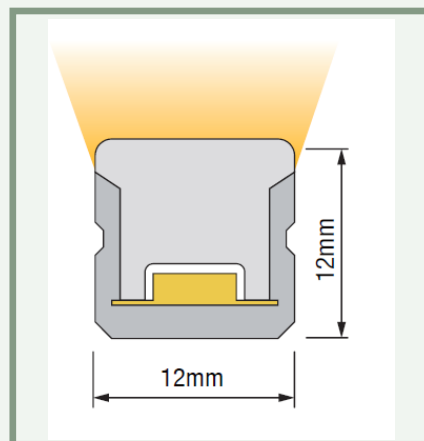

LEDSTRIP

SILICONE LED NEON LIGHT

EE-NL1212/10

10W/m

2100 - 6000k

56 - 68
lm/w

120°

Dimmable
PWM

TECHNICAL FEATURES

Power	10W/m
Input current	24 Vdc
Dimmable	PWM
IP rating	67
Max. amb. Temp.	-25°C up to 45°C

MEASUREMENTS AND MATERIAL FEATURES

Measurements	12 x 12 x max.run length mm
Cutable every...	50 mm

LIGHTING CHARACTERISTICS COLORS

Light color	Red/Green/Blauwe/ Amber/Pink/RGB
Beam angle	120°
CRI	—
Lifetime	50000h
SDCM	3
Lumen / watt	R: 27.7 lm/w G: 70.3 lm/w B: 12.9 lm/w A: 5.1 lm/w P: 27.8 lm/w RGB: 28.8 lm/w
Lumen / meter	R: 276.7 lm/m G: 703 lm/m B: 129 lm/m A: 50.7 lm/m P: 278 lm/m RGB:288 lm/m

LIGHTING CHARACTERISTICS WHITE

Light color	2100/2400/2700/3000/3500 /4000/5000/6000 k
Beam angle	120°
CRI	RA90+
Lifetime	50000h
SDCM	3
Lumen / watt	2100K: 56 lm/w 2400K: 56.2 lm/w 2700K: 66.8 lm/w 3000K: 63.9 lm/w 3500K: 66.2 lm/w 4000K: 67.7 lm/w 5000K: 68.2 lm/w 6000K: 66.2 lm/w
Lumen / meter	2100K: 559.8 lm/m 2400K: 562.4 lm/m 2700K: 668.3 lm/m 3000K: 638.8 lm/m 3500K: 661.7 lm/m 4000K: 677.4 lm/m 5000K: 681.9 lm/m 6000K: 661.8 lm/m

LIGHTING CHARACTERISTICS TUNABLE WHITE

Light color	Tunable white
CRI	RA80+
Lifetime	50000h
SDCM	3
Lumen / watt	TW: 64.6 lm/w
Lumen / meter	TW: 646.1 lm/m