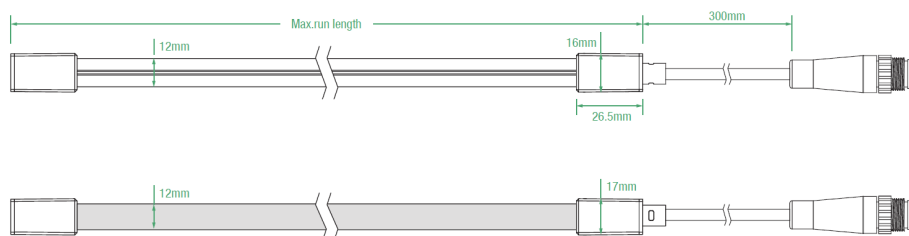

TECHNICAL FEATURES

Power	10W/m
Input current	24 Vdc
Dimmable	PWM
IP rating	67
Max. amb. Temp.	-25°C up to 45°C

MEASUREMENTS AND MATERIAL FEATURES

Measurements	12 x 12 x max.run length mm
Cutable every...	50 mm

LIGHTING CHARACTERISTICS TUNABLE WHITE

Light color	Tunable white
CRI	RA80+
Lifetime	50000h
SDCM	3
Lumen / watt	TW: 64.6 lm/w
Lumen / meter	TW: 646.1 lm/m

Accessores

Stainless Steel Mounting clips
20.2x16.8x12.5mm(L x W x H)

Aluminium Profile
1000x19.2x17.8mm(L x W x H)

Light color	Max.run length	Unit cut
2100K	13 m	50 mm
2400K	13 m	50 mm
2700K	13 m	50 mm
3000K	13 m	50 mm
3500K	13 m	50 mm
4000K	13 m	50 mm
5000K	13 m	50 mm
6000K	13 m	50 mm
TW	5 m	50 mm
R	17 m	50 mm
G	13 m	50 mm
B	13 m	50 mm
A	17 m	50 mm
P	13 m	50 mm
RGB	5 m	62.5 mm

PRODUCTTYPE	Dimension	POWER	LIGHT COLOR
EE -NL 1212 / 10 - 24	12x12 mm	WATT/M	2400 KELVIN

SUMMARY PRODUCTCODES LED SELECONE NEON LIGHT 10WATT 12x12 mm

- EE-NL1212/10-21 EE-NL1212/10-TW
- EE-NL1212/10-24 EE-NL1212/10-R
- EE-NL1212/10-27 EE-NL1212/10-G
- EE-NL1212/10-30 EE-NL1212/10-B
- EE-NL1212/10-35 EE-NL1212/10-A
- EE-NL1212/10-40 EE-NL1212/10-P
- EE-NL1212/10-50 EE-NL1212/10-RGB
- EE-NL1212/10-60