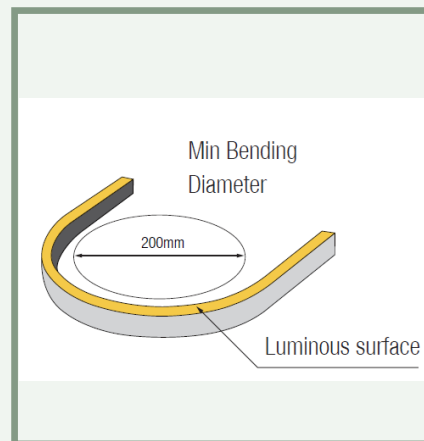

LEDSTRIP

SILICONE LED NEON LIGHT

EE-NL1212/10

10W/m

2100 - 6000k

56 - 68
lm/w

120°

Dimmable
PWM

TECHNICAL FEATURES

Power	10W/m
Input current	24 Vdc
Dimmable	PWM
IP rating	67
Max. amb. Temp.	-25°C up to 45°C

MEASUREMENTS AND MATERIAL FEATURES

Measurements	12 x 12 x max.run length mm
Cutable every...	50 mm

LIGHTING CHARACTERISTICS COLORS

Light color	Red/Green/Blauwe/ Amber/Pink/RGB
Beam angle	120°
CRI	—
Lifetime	50000h
SDCM	3
Lumen / watt	R: 27.7 lm/w G: 70.3 lm/w B: 12.9 lm/w A: 5.1 lm/w P: 27.8 lm/w RGB: 28.8 lm/w
Lumen / meter	R: 276.7 lm/m G: 703 lm/m B: 129 lm/m A: 50.7 lm/m P: 278 lm/m RGB:288 lm/m

LIGHTING CHARACTERISTICS WHITE

Light color	2100/2400/2700/3000/3500 /4000/5000/6000 k
Beam angle	120°
CRI	RA90+
Lifetime	50000h
SDCM	3
Lumen / watt	2100K: 56 lm/w 2400K: 56.2 lm/w 2700K: 66.8 lm/w 3000K: 63.9 lm/w 3500K: 66.2 lm/w 4000K: 67.7 lm/w 5000K: 68.2 lm/w 6000K: 66.2 lm/w
Lumen / meter	2100K: 559.8 lm/m 2400K: 562.4 lm/m 2700K: 668.3 lm/m 3000K: 638.8 lm/m 3500K: 661.7 lm/m 4000K: 677.4 lm/m 5000K: 681.9 lm/m 6000K: 661.8 lm/m

LIGHTING CHARACTERISTICS TUNABLE WHITE

Light color	Tunable white
CRI	RA80+
Lifetime	50000h
SDCM	3
Lumen / watt	TW: 64.6 lm/w
Lumen / meter	TW: 646.1 lm/m