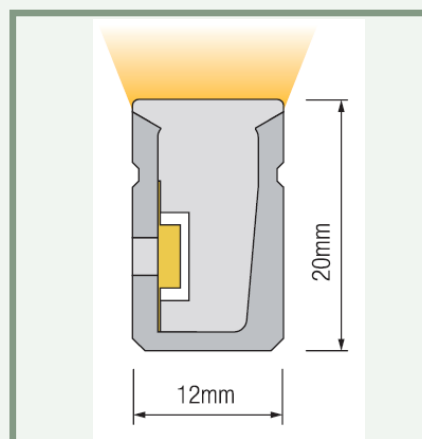

LEDSTRIP

SILICONE LED NEON LIGHT

EE-NL1220/5

5W/m

2100 - 6000k

26 - 35
lm/w

120°

Dimmable
PWM

TECHNICAL FEATURES

Power	5W/m
Input current	24 Vdc
Dimmable	PWM
IP rating	67
Max. amb. Temp.	-25°C up to 50°C

MEASUREMENTS AND MATERIAL FEATURES

Measurements	12 x 20 x 5000/10000 mm
Cutable every...	50 mm

LIGHTING CHARACTERISTICS WHITE

Light color	2100/2400/2700/3000/3500 /4000/5000/6000 k
Beam angle	120°
CRI	RA90+
Lifetime	50000h
SDCM	3

Lumen / watt	2100K: 26.3 lm/w
	2400K: 30.1 lm/w
	2700K: 30.5 lm/w
	3000K: 31.3 lm/w
	3500K: 35.4 lm/w

LIGHTING CHARACTERISTICS COLORS

Light color Red/Green/Blauwe/
Amber/Pink/RGB

Beam angle

CRI

Lifetime 50000h

SDCM 3

Lumen / watt R: 14.8 lm/w

G: 39.6 lm/w

B: 7 lm/w

A: 3.1 lm/w

P: 14.9 lm/w

RGB: 17.2 lm/w

Lumen / meter R: 73.8 lm/m

G: 198.2 lm/m

B: 35.2 lm/m

A: 15.5 lm/m

P: 74.6 lm/m

RGB:86.1lm/m

Lumen / meter

4000K: 34 lm/w

5000K: 34 lm/w

6000K: 33.6 lm/w

2100K: 131.7 lm/m

2400K: 150.4 lm/m

2700K: 152.7 lm/m

3000K: 156.7 lm/m

3500K: 176.9 lm/m

4000K: 170.1 lm/m

5000K: 170 lm/m

6000K: 168.2 lm/m

LIGHTING CHARACTERISTICS TUNABLE WHITE

Light color Tunable white

CRI RA80+

Lifetime 50000h

SDCM 3

Lumen / watt TW: 33.5lm/w

Lumen / meter TW: 167.4 lm/m