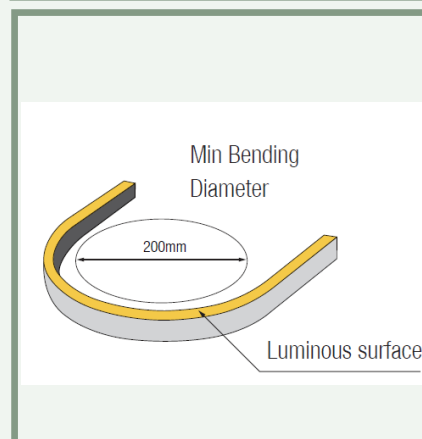

LEDSTRIP

SILICONE LED NEON LIGHT

EE-NL1220/5

5W/m

2100 - 6000k

26 - 35
lm/w

120°

Dimmable
PWM

TECHNICAL FEATURES

Power	5W/m
Input current	24 Vdc
Dimmable	PWM
IP rating	67
Max. amb. Temp.	-25°C up to 50°C

MEASUREMENTS AND MATERIAL FEATURES

Measurements	12 x 20 x 5000/10000 mm
Cutable every...	50 mm

PRODUCTTYPE	Dimension	POWER	LIGHT COLOR
EE -NL 1220 / 5 - 24	12x20 mm	WATT/M	2400 KELVIN

SUMMARY PRODUCTCODES LED SELECONE NEON LIGHT 5WATT 12x20 mm

- EE-NL1220/5-21
- EE-NL1220/5-24
- EE-NL1220/5-27
- EE-NL1220/5-30
- EE-NL1220/5-35
- EE-NL1220/5-40
- EE-NL1220/5-50
- EE-NL1220/5-60
- EE-NL1220/5-TW
- EE-NL1220/5-R
- EE-NL1220/5-G
- EE-NL1220/5-B
- EE-NL1220/5-A
- EE-NL1220/5-P
- EE-NL1220/5-RGB