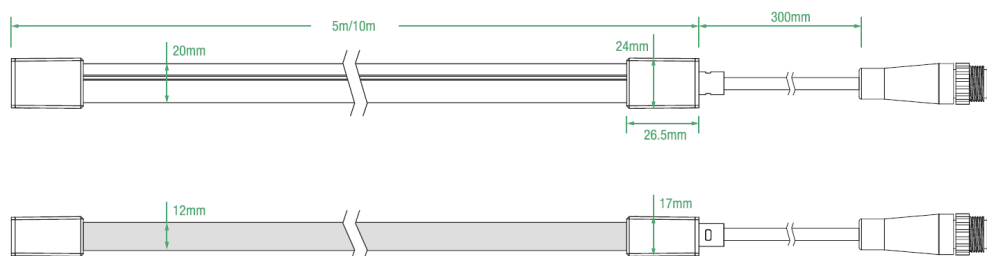

**TECHNICAL FEATURES**

Power	10W/m
Input current	24 Vdc
Dimmable	PWM
IP rating	67
Max. amb. Temp.	-25°C up to 45°C

**MEASUREMENTS AND MATERIAL FEATURES**

Measurements	12 x 20 x 5000/1000 mm
Cutable every...	50 mm

**LIGHTING CHARACTERISTICS TUNABLE WHITE**

Light color	Tunable white
CRI	RA80+
Lifetime	50000h
SDCM	3
Lumen / watt	TW: 35.4lm/w
Lumen / meter	TW: 353.5 lm/m

Accessories

Stainless Steel Mounting clips  
20x12.7x18.7mm(L x W x H)

Aluminium Profile  
1000x14.4x21.4mm(L x W x H)

Light color	Max.run length	Unit cut
2100K	17 m	50 mm
2400K	17 m	50 mm
2700K	17 m	50 mm
3000K	17 m	50 mm
3500K	17 m	50 mm
4000K	17 m	50 mm
5000K	17 m	50 mm
6000K	17 m	50 mm
TW	5 m	50 mm
R	23 m	62.5 mm
G	17 m	62.5 mm
B	17 m	62.5 mm
A	23 m	62.5 mm
P	17 m	62.5 mm
RGB	5 m	62.5 mm

PRODUCTTYPE	Dimension	POWER	LIGHT COLOR
<b>EE -NL 1220 / 10 - 24</b>	12x20 mm	WATT/M	2400 KELVIN

SUMMARY PRODUCTCODES LED SELECONE NEON LIGHT 10WATT 12x20 mm

- EE-NL1220/10-21
- EE-NL1220/10-24
- EE-NL1220/10-27
- EE-NL1220/10-30
- EE-NL1220/10-35
- EE-NL1220/10-40
- EE-NL1220/10-50
- EE-NL1220/10-60
- EE-NL1220/10-TW
- EE-NL1220/10-R
- EE-NL1220/10-G
- EE-NL1220/10-B
- EE-NL1220/10-A
- EE-NL1220/10-P
- EE-NL1220/10-RGB