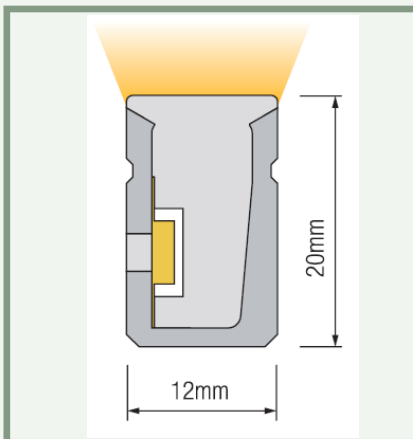

LEDSTRIP

SILICONE LED NEON LIGHT

EE-NL1220/10

10W/m

2100 - 6000k

26 - 35
lm/w

120°

Dimmable
PWM

TECHNICAL FEATURES

Power	10W/m
Input current	24 Vdc
Dimmable	PWM
IP rating	67
Max. amb. Temp.	-25°C up to 45°C

MEASUREMENTS AND MATERIAL FEATURES

Measurements	12 x 20 x 5000/1000 mm
Cutable every...	50 mm

LIGHTING CHARACTERISTICS WHITE

Light color	2100/2400/2700/3000/3500 /4000/5000/6000 k
Beam angle	120°
CRI	RA90+
Lifetime	50000h
SDCM	3

Lumen / watt	2100K: 25.9 lm/w
	2400K: 29.3 lm/w
	2700K: 30.3 lm/w
	3000K: 30.7 lm/w
	3500K: 34.5 lm/w

LIGHTING CHARACTERISTICS COLORS

Light color	Red/Green/Blauwe/ Amber/Pink/RGB
Beam angle	120°
CRI	—
Lifetime	50000h
SDCM	3

Lumen / watt	R: 15.5 lm/w
	G: 37.3 lm/w
	B: 7 lm/w
	A: 3.0 lm/w
	P: 14.8 lm/w

Lumen / meter	RGB: 16.0 lm/m
	R: 155.4 lm/m
	G: 372.6 lm/m
	B: 69.8 lm/m
	A: 30.4 lm/m
	P: 148.2 lm/m
	RGB:160.2 lm/m

Lumen / meter	2100K: 258.7 lm/m
	2400K: 293 lm/m
	2700K: 303.2 lm/m
	3000K: 307.2 lm/m
	3500K: 345.1 lm/m
	4000K: 335.6 lm/m
	5000K: 329.4 lm/m
	6000K: 328.3 lm/m

LIGHTING CHARACTERISTICS TUNABLE WHITE

Light color	Tunable white
CRI	RA80+
Lifetime	50000h
SDCM	3
Lumen / watt	TW: 35.4lm/w
Lumen / meter	TW: 353.5 lm/m