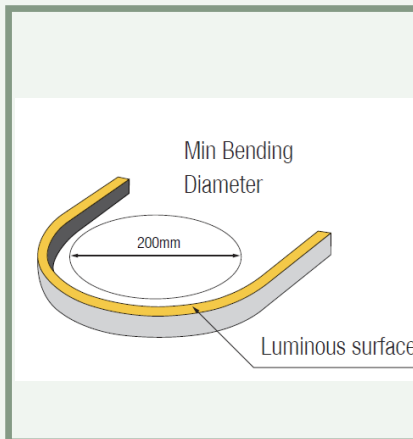

**TECHNICAL FEATURES**

Power	10W/m
Input current	24 Vdc
Dimmable	PWM
IP rating	67
Max. amb. Temp.	-25°C up to 45°C

**MEASUREMENTS AND MATERIAL FEATURES**

Measurements	12 x 20 x 5000/1000 mm
Cutable every...	50 mm

**LIGHTING CHARACTERISTICS COLORS**

Light color	Red/Green/Blauwe/ Amber/Pink/RGB
Beam angle	120°
CRI	—
Lifetime	50000h
SDCM	3

Lumen / watt	R: 15.5 lm/w
	G: 37.3 lm/w
	B: 7 lm/w
	A: 3.0 lm/w
	P: 14.8 lm/w

**LIGHTING CHARACTERISTICS TUNABLE WHITE**

Light color	Tunable white
CRI	RA80+
Lifetime	50000h
SDCM	3
Lumen / watt	TW: 35.4lm/w
Lumen / meter	TW: 353.5 lm/m

Accessories

Stainless Steel Mounting clips  
20x12.7x18.7mm(L x W x H)

PRODUCTTYPE	Dimension	POWER	LIGHT COLOR
<b>EE -NL 1220 / 10 - 24</b>	12x20 mm	WATT/M	2400 KELVIN

SUMMARY PRODUCTCODES LED SELECONE NEON LIGHT 10WATT 12x20 mm

- EE-NL1220/10-21
- EE-NL1220/10-24
- EE-NL1220/10-27
- EE-NL1220/10-30
- EE-NL1220/10-35
- EE-NL1220/10-40
- EE-NL1220/10-50
- EE-NL1220/10-60
- EE-NL1220/10-TW
- EE-NL1220/10-R
- EE-NL1220/10-G
- EE-NL1220/10-B
- EE-NL1220/10-A
- EE-NL1220/10-P
- EE-NL1220/10-RGB