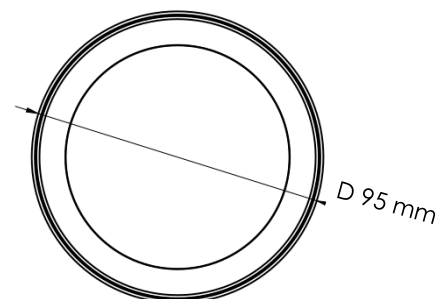

Power	30W
Input current	220-240 Vac
Dimmable	Triac, optional dali
IP rating	20
Max. amb. Temp.	45°C

LIGHTING CHARACTERISTICS

Light color	2700/3000 K
Beam angle	15°/25°/40°
CRI	RA90+
Lumen output	3269 lm
LEDtype	CREE CXA 1507

MEASUREMENTS AND MATERIAL FEATURES

Measurements	180 x 95 mm
Material	aluminium
Color housing	black/white
Color innerring	black/white/gold

TUBELLO 30 - beam angle 15°

TUBELLO 30 - beam angle 25°

TUBELLO 30 - beam angle 40°