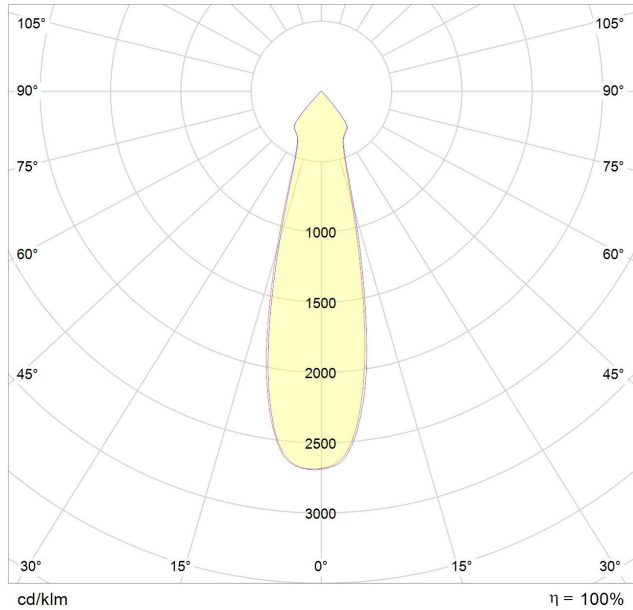

Power	30W
Input current	220-240 Vac
Dimmable	Triac, optional dali
IP rating	20
Max. amb. Temp.	45°C

LIGHTING CHARACTERISTICS

Light color	2700/3000 K
Beam angle	15°/25°/40°
CRI	RA90+
Lumen output	3269 lm
LEDtype	CREE CXA 1507

MEASUREMENTS AND MATERIAL FEATURES

Measurements	180 x 95 mm
Material	aluminium
Color housing	black/white
Color innerring	black/white/gold

TUBELLO 30 - beam angle 15°

TUBELLO 30 - beam angle 25°

TUBELLO 30 - beam angle 40°