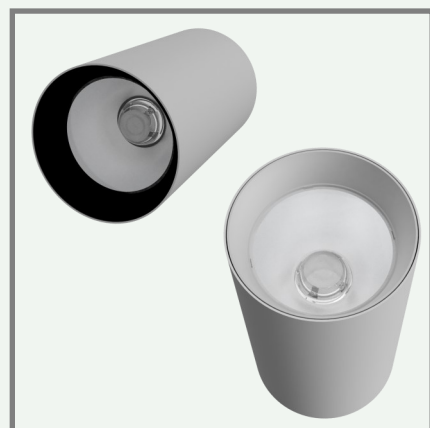

TUBELLO

EE-TB30

30W

2700K/
3000K

3269 lm

15°/25°/40°

dimmable
TRIAC

TECHNICAL FEATURES

Power	30W
Input current	220-240 Vac
Dimmable	Triac, optional dali
IP rating	20
Max. amb. Temp.	45°C

LIGHTING CHARACTERISTICS

Light color	2700/3000 K
Beam angle	15°/25°/40°
CRI	RA90+
Lumen output	3269 lm
LEDtype	CREE CXA 1507

MEASUREMENTS AND MATERIAL FEATURES

Measurements	180 x 95 mm
Material	aluminium
Color housing	black/white
Color innerring	black/white/gold

TUBELLO 30 - beam angle 15°

TUBELLO 30 - beam angle 25°

TUBELLO 30 - beam angle 40°