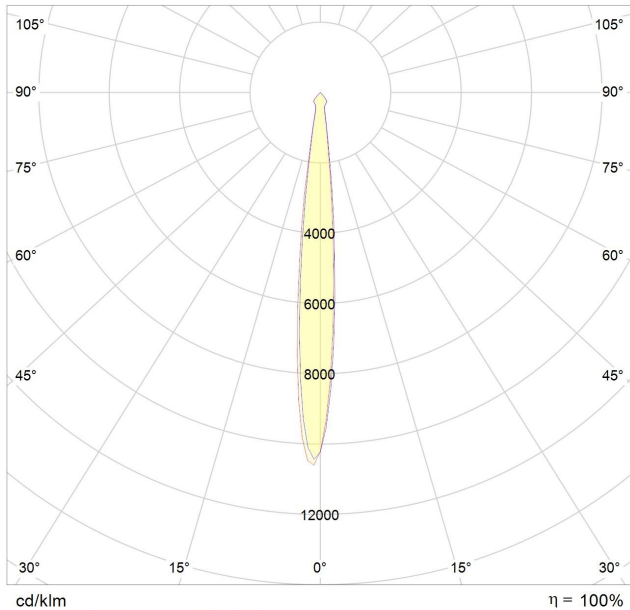

Power	30W
Input current	220-240 Vac
Dimmable	Triac, optional dali
IP rating	20
Max. amb. Temp.	45°C

LIGHTING CHARACTERISTICS

Light color	2700/3000 K
Beam angle	15°/25°/40°
CRI	RA90+
Lumen output	3269 lm
LEDtype	CREE CXA 1507

MEASUREMENTS AND MATERIAL FEATURES

Measurements	180 x 95 mm
Material	aluminium
Color housing	black/white
Color innerring	black/white/gold

TUBELLO 30 - beam angle 15°

TUBELLO 30 - beam angle 25°

TUBELLO 30 - beam angle 40°