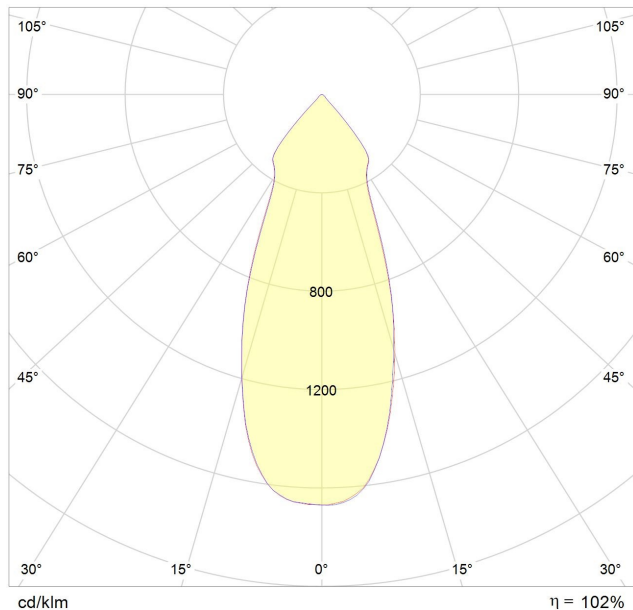

Power	30W
Input current	220-240 Vac
Dimmable	Triac, optional dali
IP rating	20
Max. amb. Temp.	45°C

LIGHTING CHARACTERISTICS

Light color	2700/3000 K
Beam angle	15°/25°/40°
CRI	RA90+
Lumen output	3269 lm
LEDtype	CREE CXA 1507

MEASUREMENTS AND MATERIAL FEATURES

Measurements	180 x 95 mm
Material	aluminium
Color housing	black/white
Color innerring	black/white/gold

TUBELLO 30 - beam angle 15°

TUBELLO 30 - beam angle 25°

TUBELLO 30 - beam angle 40°