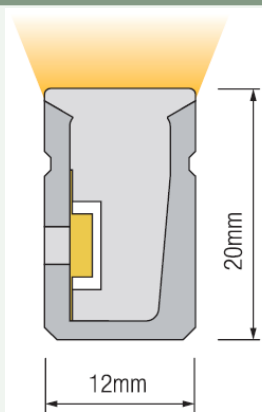

**TECHNICAL FEATURES**

Power	15W/m
Input current	24 Vdc
Dimmable	PWM
IP rating	67
Max. amb. Temp.	-25°C up to 35°C

**MEASUREMENTS AND MATERIAL FEATURES**

Measurements	12 x 20 x 5000/10000 mm
Cutable every...	50 mm

Lumen / watt TW: 31.8 lm/w

Lumen / meter TW: 476.3 lm/m

Accessories

Stainless Steel Mounting clips  
20x12.7x18.7mm(L x W x H)

Aluminium Profile  
1000x14.4x21.4mm(L x W x H)

Light color	Max.run length	Unit cut
2100K	14 m	50 mm
2400K	14 m	50 mm
2700K	14 m	50 mm
3000K	14 m	50 mm
3500K	14 m	50 mm
4000K	14 m	50 mm
5000K	14 m	50 mm
6000K	14 m	50 mm
TW	5 m	50 mm
R	18 m	62.5 mm
G	14 m	62.5 mm
B	14 m	62.5 mm
A	18 m	62.5 mm
P	14 m	62.5 mm
RGB	5 m	62.5 mm

PRODUCTTYPE	Dimension	POWER	LIGHT COLOR
<b>EE -NL 1220 / 15 - 24</b>	12x20 mm	WATT/M	2400 KELVIN

SUMMARY PRODUCTCODES LED SELECONE NEON LIGHT 10WATT 12x20 mm

- EE-NL1220/15-21
- EE-NL1220/15-24
- EE-NL1220/15-27
- EE-NL1220/15-30
- EE-NL1220/15-35
- EE-NL1220/15-40
- EE-NL1220/15-50
- EE-NL1220/15-60
- EE-NL1220/15-21
- EE-NL1220/15-R
- EE-NL1220/15-G
- EE-NL1220/15-B
- EE-NL1220/15-A
- EE-NL1220/15-P
- EE-NL1220/15-RGB