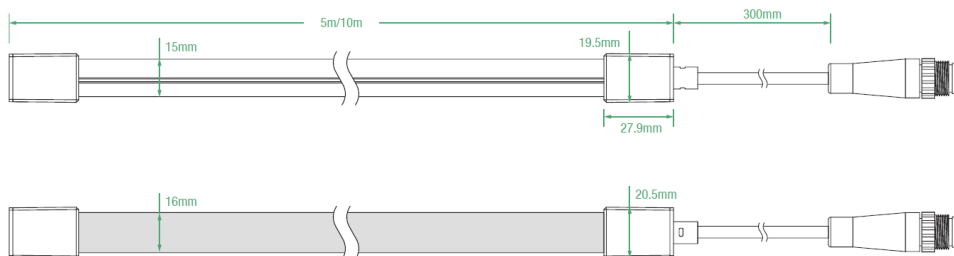

TECHNICAL FEATURES

Power	5W/m
Input current	24 Vdc
Dimmable	PWM
IP rating	67
Max. amb. Temp.	-25°C up to 55°C

MEASUREMENTS AND MATERIAL FEATURES

Measurements	12 x 20 x 5000/10000 mm
Cutable every...	50 mm

LIGHTING CHARACTERISTICS TUNABLE WHITE

Light color	Tunable white
CRI	RA80+
Lifetime	50000h
SDCM	3
Lumen / watt	TW: 55.9lm/w
Lumen / meter	TW: 279.5 lm/m

Accessories

Stainless Steel Mounting clips
20.2x16.8x12.5mm(L x W x H)

Aluminium Profile
1000x19.2x17.8mm(L x W x H)

Light color	Max.run length	Unit cut
2100K	27 m	50 mm
2400K	27 m	50 mm
2700K	27 m	50 mm
3000K	27 m	50 mm
3500K	27 m	50 mm
4000K	27 m	50 mm
5000K	27 m	50 mm
6000K	27 m	50 mm
TW	5 m	50 mm
R	35 m	62.5 mm
G	27 m	62.5 mm
B	27 m	62.5 mm
A	35 m	62.5 mm
P	27 m	62.5 mm
RGB	5 m	62.5 mm

PRODUCTTYPE	Dimension	POWER	LIGHT COLOR
EE -NL	1615	/ 5 -	24
	16X15 mm	WATT/M	2400 KELVIN

SUMMARY PRODUCTCODES LED SELECONE NEON LIGHT 5WATT 16x15 mm

- EE-NL1615/5-21
- EE-NL1615/5-24
- EE-NL1615/5-27
- EE-NL1615/5-30
- EE-NL1615/5-35
- EE-NL1615/5-40
- EE-NL1615/5-50
- EE-NL1615/5-60
- EE-NL1615/5-TW
- EE-NL1615/5-R
- EE-NL1615/5-G
- EE-NL1615/5-B
- EE-NL1615/5-A
- EE-NL1615/5-P
- EE-NL1615/5-RGB