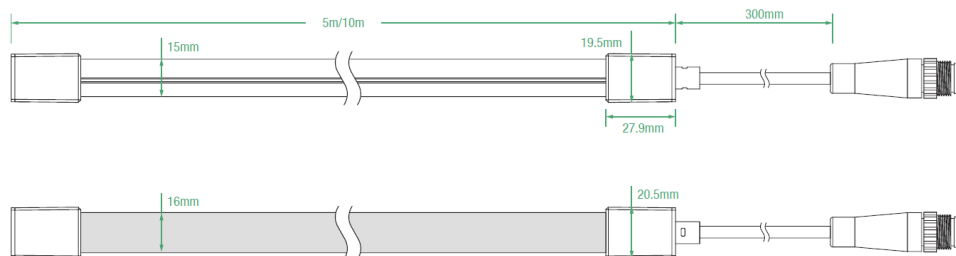

TECHNICAL FEATURES

Power	10W/m
Input current	24 Vdc
Dimmable	PWM
IP rating	67
Max. amb. Temp.	-25°C up to 45°C

MEASUREMENTS AND MATERIAL FEATURES

Measurements	12 x 20 x 5000/10000 mm
Cutable every...	50 mm

LIGHTING CHARACTERISTICS TUNABLE WHITE

Light color	Tunable white
CRI	RA80+
Lifetime	50000h
SDCM	3
Lumen / watt	TW: 57.0 lm/w
Lumen / meter	TW: 569.6 lm/m

Accessores

Stainless Steel Mounting clips
20.2x16.8x12.5mm(L x W x H)

Aluminium Profile
1000x19.2x17.8mm(L x W x H)

Light color	Max.run length	Unit cut
2100K	17 m	50 mm
2400K	17 m	50 mm
2700K	17 m	50 mm
3000K	17 m	50 mm
3500K	17 m	50 mm
4000K	17 m	50 mm
5000K	17 m	50 mm
6000K	17 m	50 mm
TW	5 m	50 mm
R	23 m	62.5 mm
G	17 m	62.5 mm
B	17 m	62.5 mm
A	23 m	62.5 mm
P	17 m	62.5 mm
RGB	5 m	62.5 mm

PRODUCTTYPE	Dimension	POWER	LIGHT COLOR
EE	-NL	1615	/ 10 - 24

16X15 mm WATT/M 2400 KELVIN

SUMMARY PRODUCTCODES LED SELECONE NEON LIGHT 10WATT 16x15 mm

- EE-NL1615/10-21
- EE-NL1615/10-24
- EE-NL1615/10-27
- EE-NL1615/10-30
- EE-NL1615/10-35
- EE-NL1615/10-40
- EE-NL1615/10-50
- EE-NL1615/10-60
- EE-NL1615/10-TW
- EE-NL1615/10-R
- EE-NL1615/10-G
- EE-NL1615/10-B
- EE-NL1615/10-A
- EE-NL1615/10-P
- EE-NL1615/10-RGB