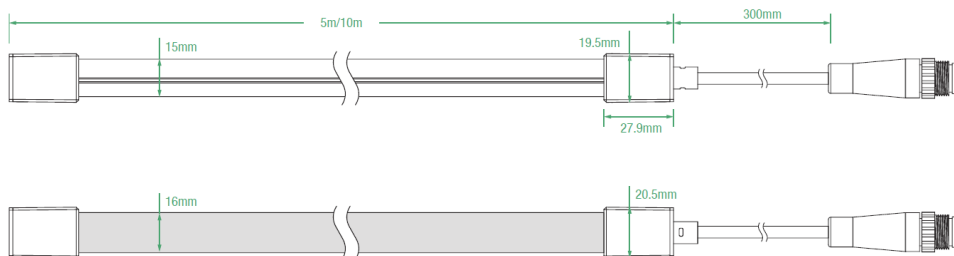

TECHNICAL FEATURES

Power	15W/m
Input current	24 Vdc
Dimmable	PWM
IP rating	67
Max. amb. Temp.	-25°C up to 35°C

MEASUREMENTS AND MATERIAL FEATURES

Measurements	12 x 20 x 5000/10000 mm
Cutable every...	50 mm

LIGHTING CHARACTERISTICS TUNABLE WHITE

Light color	Tunable white
CRI	RA80+
Lifetime	50000h
SDCM	3
Lumen / watt	TW: 51.1 lm/w
Lumen / meter	TW: 766.2 lm/m

Accessories

Stainless Steel Mounting clips
20.2x16.8x12.5mm(L x W x H)

Aluminium Profile
1000x19.2x17.8mm(L x W x H)

Light color	Max.run length	Unit cut
2100K	14 m	50 mm
2400K	14 m	50 mm
2700K	14 m	50 mm
3000K	14 m	50 mm
3500K	14 m	50 mm
4000K	14 m	50 mm
5000K	14 m	50 mm
6000K	14 m	50 mm
TW	5 m	50 mm
R	18 m	62.5 mm
G	14 m	62.5 mm
B	14 m	62.5 mm
A	18 m	62.5 mm
P	14 m	62.5 mm
RGB	5 m	62.5 mm

PRODUCTTYPE	Dimension	POWER	LIGHT COLOR
EE -NL	1615	/ 15 -	24

16X15 mm WATT/M 2400 KELVIN

SUMMARY PRODUCTCODES LED SELECONE NEON LIGHT 15 WATT 16x15 mm

- EE-NL1615/15-21 EE-EE-NL1615/15-TW
- EE-NL1615/15-24 EE-EE-NL1615/15-R
- EE-NL1615/15-27 EE-EE-NL1615/15-G
- EE-NL1615/15-30 EE-EE-NL1615/15-B
- EE-EE-NL1615/15-35 EE-EE-NL1615/15-A
- EE-EE-NL1615/15-40 EE-EE-NL1615/15-P
- EE-EE-NL1615/15-50 EE-EE-NL1615/15-RGB
- EE-EE-NL1615/15-60