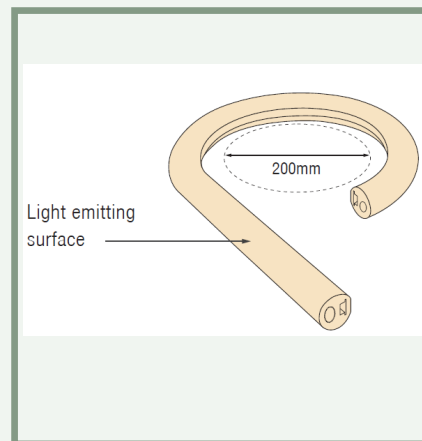

LEDSTRIP

SILICONE NEON STRIP

EE-SL1615/5

5W/m

2100 - 6000k

56 - 75
lm/w

270°

Dimmable
PWM

TECHNICAL FEATURES

Power	5W/m
Input current	24 Vdc
Dimmable	PWM
IP rating	67
Max. amb. Temp.	-25°C up to 50°C

MEASUREMENTS AND MATERIAL FEATURES

Measurements	16 x 15.5 x Max.run length mm
Cutable every...	50 mm

Transparent mounting clips
20x16.6x15.3mm(L x W x H)

Light color	Max.run length	Unit cut
2100K	19 m	50 mm
2400K	19 m	50 mm
2700K	19 m	50 mm
3000K	19 m	50 mm
3500K	19 m	50 mm
4000K	19 m	50 mm
5000K	19 m	50 mm
6000K	19 m	50 mm
TW	5 m	50 mm
R	25 m	50 mm
G	19 m	50 mm
B	19 m	50 mm
A	25 m	50 mm
P	19 m	50 mm
RGB	5 m	62.5 mm

PRODUCTTYPE Dimensions POWER LIGHT COLOR

EE - SL 1615 / 5 - 24

16x15.5 mm WATT/M KELVIN

SUMMARY PRODUCTCODES LED SELECONE NEON LIGHT 5WATT 16x15.5 mm

- EE-SL1615/5-21 EE-SL1615/5-TW
- EE-SL1615/5-24 EE-SL1615/5-R
- EE-SL1615/5-27 EE-SL1615/5-G
- EE-SL1615/5-30 EE-SL1615/5-B
- EE-SL1615/5-35 EE-SL1615/5-A
- EE-SL1615/5-40 EE-SL1615/5-P
- EE-SL1615/5-50 EE-SL1615/5-RGB
- EE-SL1615/5-60