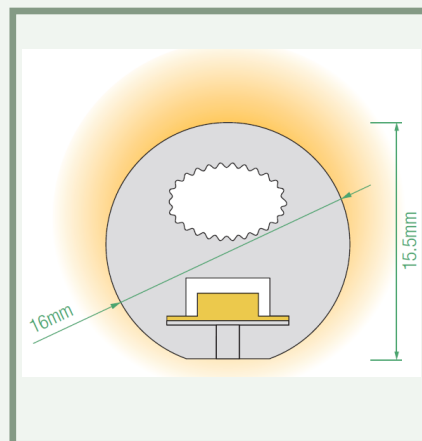

LEDSTRIP

SILICONE NEON STRIP

EE-SL1615/5

5W/m

2100 - 6000k

56 - 75
lm/w

270°

Dimmable
PWM

TECHNICAL FEATURES

Power	5W/m
Input current	24 Vdc
Dimmable	PWM
IP rating	67
Max. amb. Temp.	-25°C up to 50°C

MEASUREMENTS AND MATERIAL FEATURES

Measurements	16 x 15.5 x Max.run length mm
Cutable every...	50 mm

LIGHTING CHARACTERISTICS WHITE

Light color	2100/2400/2700/3000/3500 /4000/5000/6000 k
Beam angle	270°
CRI	RA90+
Lifetime	30000h

Lumen / watt	2100K: 56.8 lm/w
	2400K: 61.2 lm/w
	2700K: 68.0 lm/w
	3000K: 67.6 lm/w
	3500K: 64.8 lm/w
	4000K: 73.0 lm/w
	5000K: 74.8 lm/w
	6000K: 75.6 lm/w

LIGHTING CHARACTERISTICS COLORS

Light color	Red/Green/Blauwe/ Amber/Pink/RGB
Beam angle	270°
CRI	—
Lifetime	30000h
SDCM	3
Lumen / watt	R: 27.8 lm/w

G: 81.6 lm/w

B: 17 lm/w

A: 22.4 lm/w

P: 31.2 lm/w

RGB: 39.8 lm/w

Lumen / meter	R: 139 lm/m

G: 408 lm/m

B: 85 lm/m

A: 112 lm/m

P: 156 lm/m

RGB:199 lm/m

Lumen / meter	2100K: 284 lm/m
	2400K: 306 lm/m
	2700K: 340 lm/m
	3000K: 338 lm/m
	3500K: 324 lm/m
	4000K: 365 lm/m
	5000K: 374 lm/m
	6000K: 378 lm/m

LIGHTING CHARACTERISTICS TUNABLE WHITE

Light color	Tunable white
CRI	RA90+
Lifetime	30000h
Lumen / watt	TW: 70.4 lm/w
Lumen / meter	TW: 352 lm/m