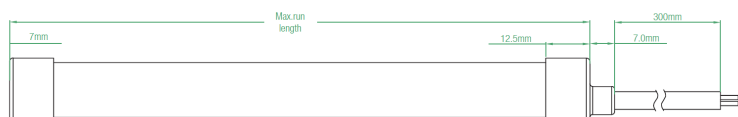

TECHNICAL FEATURES

Power	5W/m
Input current	24 Vdc
Dimmable	PWM
IP rating	67
Max. amb. Temp.	-25°C up to 50°C

MEASUREMENTS AND MATERIAL FEATURES

Measurements	16 x 15.5 x Max.run length mm
Cutable every...	50 mm

Transparent mounting clips
20x16.6x15.3mm(L x W x H)

Light color	Max.run length	Unit cut
2100K	19 m	50 mm
2400K	19 m	50 mm
2700K	19 m	50 mm
3000K	19 m	50 mm
3500K	19 m	50 mm
4000K	19 m	50 mm
5000K	19 m	50 mm
6000K	19 m	50 mm
TW	5 m	50 mm
R	25 m	50 mm
G	19 m	50 mm
B	19 m	50 mm
A	25 m	50 mm
P	19 m	50 mm
RGB	5 m	62.5 mm

PRODUCTTYPE Dimensions POWER LIGHT COLOR

EE - SL 1615 / 5 - 24

16x15.5 mm WATT/M KELVIN

SUMMARY PRODUCTCODES LED SELECONE NEON LIGHT 5WATT 16x15.5 mm

- EE-SL1615/5-21 EE-SL1615/5-TW
- EE-SL1615/5-24 EE-SL1615/5-R
- EE-SL1615/5-27 EE-SL1615/5-G
- EE-SL1615/5-30 EE-SL1615/5-B
- EE-SL1615/5-35 EE-SL1615/5-A
- EE-SL1615/5-40 EE-SL1615/5-P
- EE-SL1615/5-50 EE-SL1615/5-RGB
- EE-SL1615/5-60