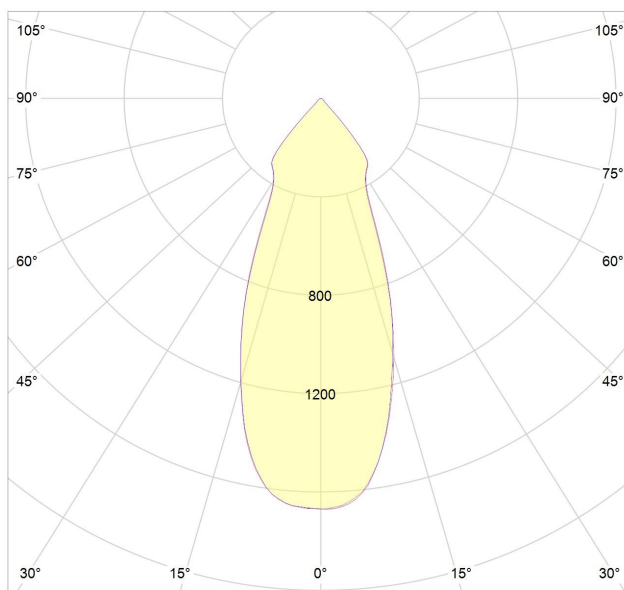

MEASUREMENTS AND MATERIAL FEATURES

Measurements	166 x 50 mm
Material	aluminium
Color housing	black/white
Color innerring	black/white/gold
Cut-out	φ 75mm

Driver

Brand	Allooking
Input voltage	100- 240 V Ac
SEC	8-16 Vdc 500 mA

TULO Recessed

EE-TL8RE

cd/klm
C0 - C180 C90 - C270
TULO 8 - beam angle 15°

cd/klm
C0 - C180 C90 - C270
TULO 8 - beam angle 25°

cd/klm
C0 - C180 C90 - C270
TULO 8 - beam angle 40°

PRODUCTTYPE	POWER	Recessed	LIGHT COLOR	BEAM ANGLE	COLOR HOUSING	COLOR INNERRING
EE- TL	8	RE	/ 27	- 25	B	G
TULO	WATT		KELVIN	°	BLACK/WHITE	BLACK/WHITE /GOLD