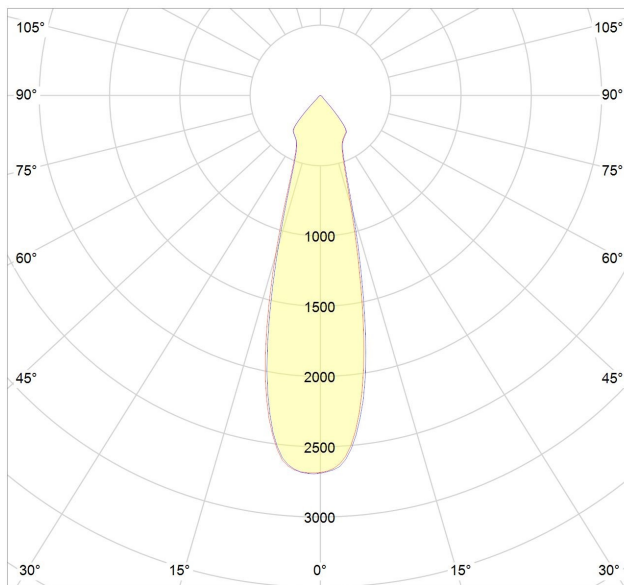

Power	8W
Input current	100-240 Vac
Dimmable	Triac, optional dali
IP rating	20
Max. amb. Temp.	45°C
Beam angle	15°/25°/40°

LIGHTING CHARACTERISTICS

Light color	2700/3000 K
CRI	RA90+
Lumen output	886 lm
LEDtype	COB CREE CXA 1304
SDCM	< 3

MEASUREMENTS AND MATERIAL FEATURES

Measurements	166 x 50 mm
Material	aluminium
Color housing	black/white
Color innerring	black/white/gold
Cut-out	φ 75mm

Driver

Brand	Allooking
Input voltage	100- 240 V Ac
SEC	8-16 Vdc 500 mA

TULO Recessed

EE-TL8RE

cd/klm
C0 - C180 C90 - C270
TULO 8 - beam angle 15°

cd/klm
C0 - C180 C90 - C270
TULO 8 - beam angle 25°

cd/klm
C0 - C180 C90 - C270
TULO 8 - beam angle 40°

PRODUCTTYPE	POWER	Recessed	LIGHT COLOR	BEAM ANGLE	COLOR HOUSING	COLOR INNERRING
EE- TL	8	RE	/ 27	- 25	B	G
TULO	WATT		KELVIN	°	BLACK/WHITE	BLACK/WHITE /GOLD