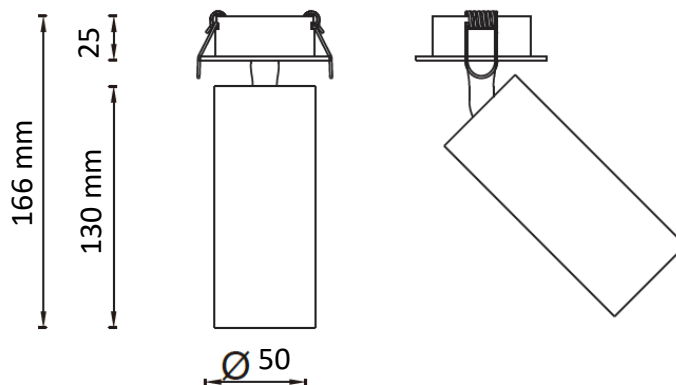

Power	8W
Input current	100-240 Vac
Dimmable	Triac, optional dali
IP rating	20
Max. amb. Temp.	45°C
Beam angle	15°/25°/40°

LIGHTING CHARACTERISTICS

Light color	2700/3000 K
CRI	RA90+
Lumen output	886 lm
LEDtype	COB CREE CXA 1304
SDCM	< 3

MEASUREMENTS AND MATERIAL FEATURES

Measurements	166 x 50 mm
Material	aluminium
Color housing	black/white
Color innerring	black/white/gold
Cut-out	φ 75mm

Driver

Brand	Allooking
Input voltage	100- 240 V Ac
SEC	8-16 Vdc 500 mA

TULO Recessed

EE-TL8RE

cd/klm
C0 - C180 C90 - C270
TULO 8 - beam angle 15°

cd/klm
C0 - C180 C90 - C270
TULO 8 - beam angle 25°

cd/klm
C0 - C180 C90 - C270
TULO 8 - beam angle 40°

PRODUCTTYPE	POWER	Recessed	LIGHT COLOR	BEAM ANGLE	COLOR HOUSING	COLOR INNERRING
EE- TL	8	RE	/ 27	- 25	B	G
TULO	WATT		KELVIN	°	BLACK/WHITE	BLACK/WHITE /GOLD