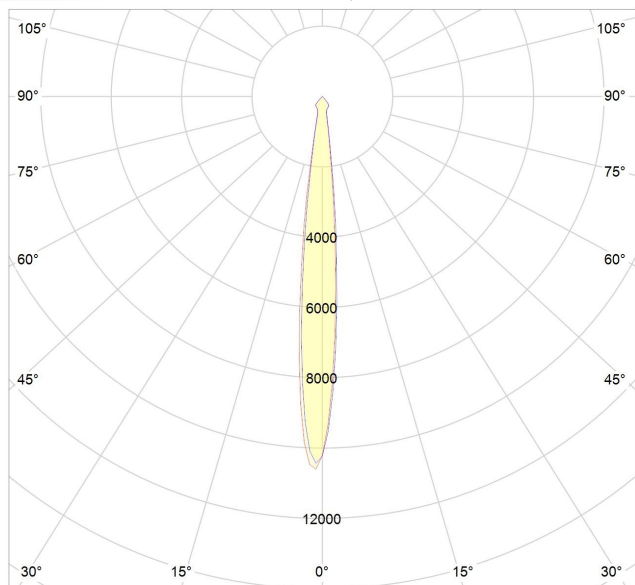

MEASUREMENTS AND MATERIAL FEATURES

Measurements	166 x 50 mm
Material	aluminium
Color housing	black/white
Color innerring	black/white/gold
Cut-out	φ 75mm

Driver

Brand	Allooking
Input voltage	100- 240 V Ac
SEC	8-16 Vdc 500 mA

TULO Recessed

EE-TL8RE

cd/klm
C0 - C180 C90 - C270
TULO 8 - beam angle 15°

cd/klm
C0 - C180 C90 - C270
TULO 8 - beam angle 25°

cd/klm
C0 - C180 C90 - C270
TULO 8 - beam angle 40°

PRODUCTTYPE	POWER	Recessed	LIGHT COLOR	BEAM ANGLE	COLOR HOUSING	COLOR INNERRING
EE- TL	8	RE	/ 27	- 25	B	G
TULO	WATT		KELVIN	°	BLACK/WHITE	BLACK/WHITE /GOLD