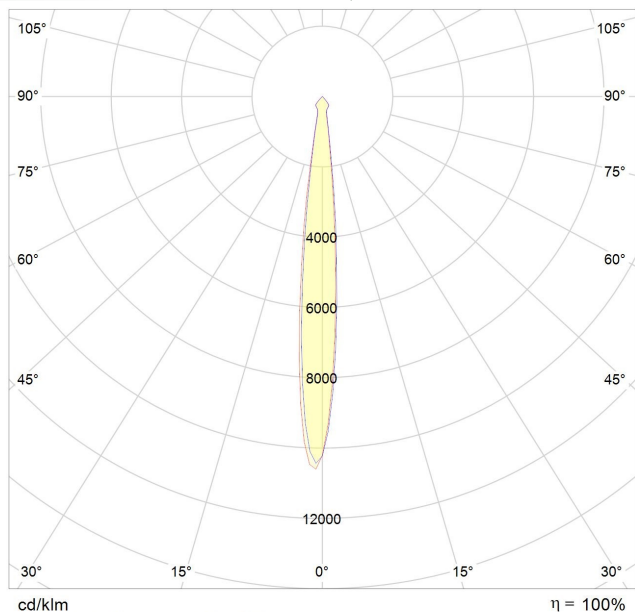

Power	15W
Input current	100-240 Vac
Dimmable	Triac, optional dali
IP rating	20
Max. amb. Temp.	45°C
Beam angle	15°/25°/40°

LIGHTING CHARACTERISTICS

Light color	2700/3000 K
CRI	RA90+
Lumen output	1499 lm
LEDtype	COB CREE CXA 1507
SDCM	< 3

MEASUREMENTS AND MATERIAL FEATURES

Measurements	176 x 65 mm
Material	aluminium
Color housing	black/white
Color innerring	black/white/gold
Cut-out	φ 75mm

Driver

Brand	HEB
Input voltage	100- 240 V Ac
SEC	43 Vdc 300 mA

TULO Recessed

EE-TL15RE

TULO 15 - beam angle 15°

TULO 15 - beam angle 25°

TULO 15 - beam angle 40°

PRODUCTTYPE	POWER	Recessed	LIGHT COLOR	BEAM ANGLE	COLOR HOUSING	COLOR INNERRING
EE- TL	15	RE	/ 27	- 25	B	G
TULO	WATT		KELVIN	°	BLACK/WHITE	BLACK/WHITE /GOLD