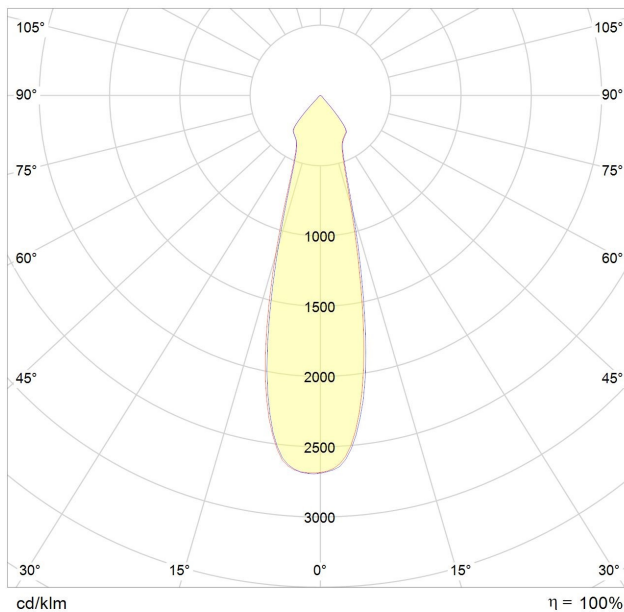

MEASUREMENTS AND MATERIAL FEATURES

Measurements	176 x 65 mm
Material	aluminium
Color housing	black/white
Color innerring	black/white/gold
Cut-out	φ 75mm

Driver

Brand	HEB
Input voltage	100- 240 V Ac
SEC	43 Vdc 300 mA

TULO Recessed

EE-TL15RE

TULO 15 - beam angle 15°

TULO 15 - beam angle 25°

TULO 15 - beam angle 40°

PRODUCTTYPE	POWER	Recessed	LIGHT COLOR	BEAM ANGLE	COLOR HOUSING	COLOR INNERRING
EE- TL	15	RE	/ 27	- 25	B	G
TULO	WATT		KELVIN	°	BLACK/WHITE	BLACK/WHITE /GOLD