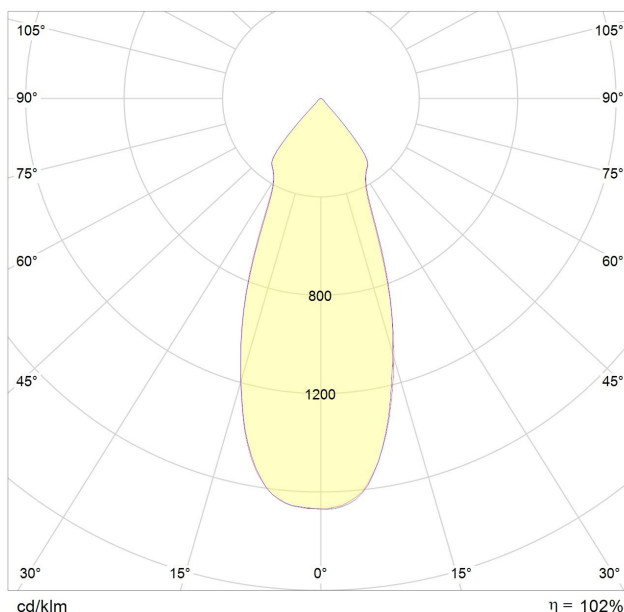

MEASUREMENTS AND MATERIAL FEATURES

Measurements	176 x 65 mm
Material	aluminium
Color housing	black/white
Color innerring	black/white/gold
Cut-out	φ 75mm

Driver

Brand	HEB
Input voltage	100- 240 V Ac
SEC	43 Vdc 300 mA

TULO Recessed

EE-TL15RE

TULO 15 - beam angle 15°

TULO 15 - beam angle 25°

TULO 15 - beam angle 40°

PRODUCTTYPE	POWER	Recessed	LIGHT COLOR	BEAM ANGLE	COLOR HOUSING	COLOR INNERRING
EE- TL	15	RE	/ 27	- 25	B	G
TULO	WATT		KELVIN	°	BLACK/WHITE	BLACK/WHITE /GOLD