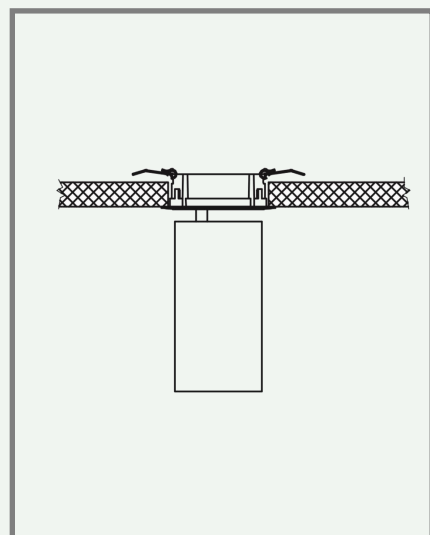

TULO Recessed

EE-TL15RE