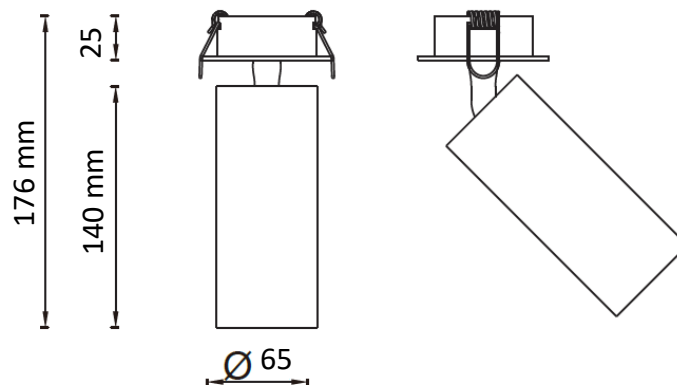

Power	15W
Input current	100-240 Vac
Dimmable	Triac, optional dali
IP rating	20
Max. amb. Temp.	45°C
Beam angle	15°/25°/40°

LIGHTING CHARACTERISTICS

Light color	2700/3000 K
CRI	RA90+
Lumen output	1499 lm
LEDtype	COB CREE CXA 1507
SDCM	< 3

MEASUREMENTS AND MATERIAL FEATURES

Measurements	176 x 65 mm
Material	aluminium
Color housing	black/white
Color innerring	black/white/gold
Cut-out	φ 75mm

Driver

Brand	HEB
Input voltage	100- 240 V Ac
SEC	43 Vdc 300 mA

TULO Recessed

EE-TL15RE

TULO 15 - beam angle 15°

TULO 15 - beam angle 25°

TULO 15 - beam angle 40°

PRODUCTTYPE	POWER	Recessed	LIGHT COLOR	BEAM ANGLE	COLOR HOUSING	COLOR INNERRING
EE- TL	15	RE	/ 27	- 25	B	G
TULO	WATT		KELVIN	°	BLACK/WHITE	BLACK/WHITE /GOLD