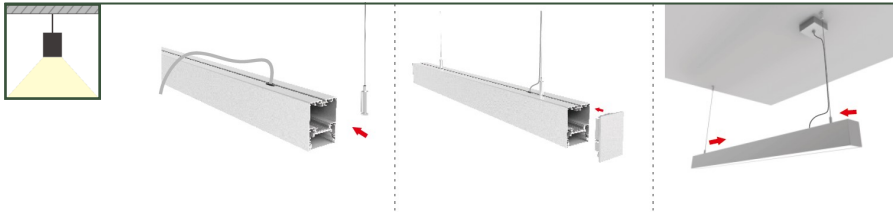

Light color	3000/4000K
Beam angle	110°
CRI	RA90+
Lumen output	410 - 3000lm/m
UGR	<19
LEDtype	SMD , COB
Lifetime	L90B10 50000h
SDCM	3

**MEASUREMENTS AND MATERIAL FEATURES**

Measurements	42 mm x 65 mm x L L = max 3000mm
Material housing	aluminium
Housing color	White/black
Material cover	PC

**1. CHOOSE YOUR LINEAR LENGTH**

**2. CHOOSE YOUR CONNECTORS**

INSTALLATION

MOUNTED

PENDANT

RECESSED

**LINEAR**

**PLL-NG**

PRODUCTTYPE	LENGTH	POWER	LIGHT COLOR	HOUSING	DIMMABLE	OPTIONAL	OPTIONAL
<b>EE- PLL</b>	<b>1000 /</b>	<b>21 -</b>	<b>40</b>	<b>B -</b>	<b>DA -</b>	<b>EM</b>	<b>L1</b>
PROFILE LINEAR	1000mm	WATT	4000K	BLACK/WHITE	DALI	EMERGENCY UNIT	1 SIDE LINKABLE