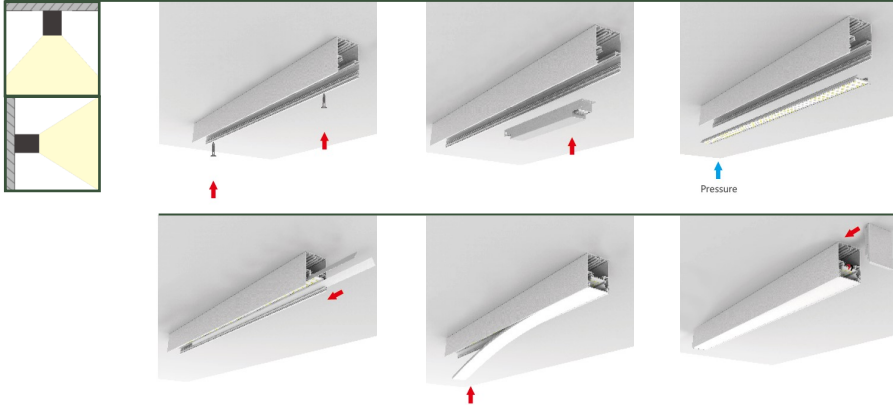

Light color	3000/4000K
Beam angle	110°
CRI	RA90+
Lumen output	410 - 3000lm/m
UGR	<19
LEDtype	SMD , COB
Lifetime	L90B10 50000h
SDCM	3

**MEASUREMENTS AND MATERIAL FEATURES**

Measurements	42 mm x 65 mm x L L = max 3000mm
Material housing	aluminium
Housing color	White/black
Material cover	PC

**1. CHOOSE YOUR LINEAR LENGTH**

**2. CHOOSE YOUR CONNECTORS**

INSTALLATION

MOUNTED

PENDANT

RECESSED

**LINEAR**

**PLL-NG**