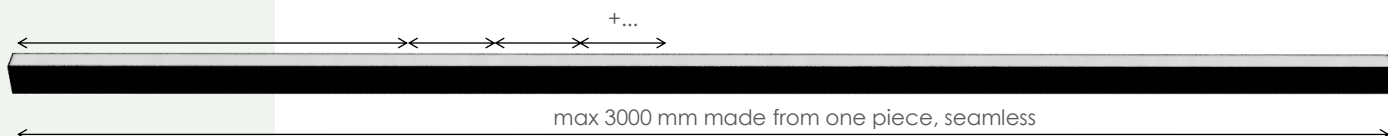

1. CHOOSE YOUR LINEAR LENGTH