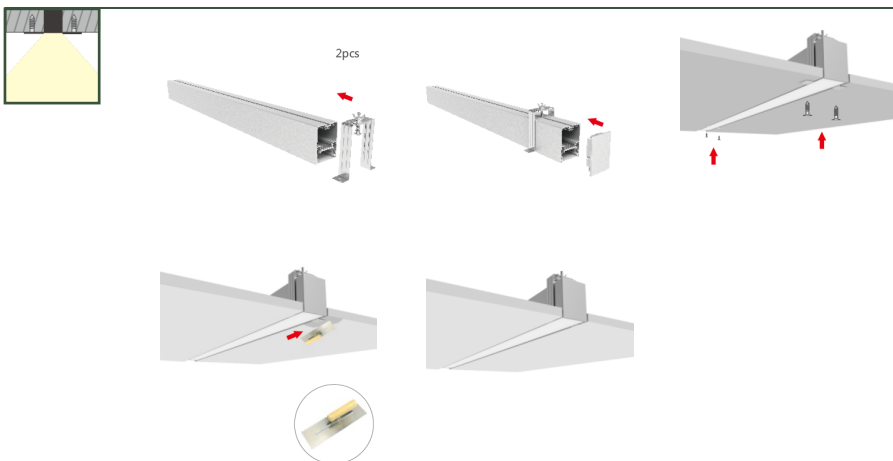

Light color	3000/4000K
Beam angle	110°
CRI	RA90+
Lumen output	410 - 3000lm/m
UGR	<19
LEDtype	SMD , COB
Lifetime	L90B10 50000h
SDCM	3

**MEASUREMENTS AND MATERIAL FEATURES**

Measurements	42 mm x 65 mm x L L = max 3000mm
Material housing	aluminium
Housing color	White/black
Material cover	PC

**1. CHOOSE YOUR LINEAR LENGTH**

**2. CHOOSE YOUR CONNECTORS**

INSTALLATION

MOUNTED

PENDANT

RECESSED

**LINEAR**

**PLL-NG**

PRODUCTTYPE	LENGTH	POWER	LIGHT COLOR	HOUSING	DIMMABLE	OPTIONAL	OPTIONAL
<b>EE- PLL</b>	<b>1000 /</b>	<b>21 -</b>	<b>40</b>	<b>B -</b>	<b>DA -</b>	<b>EM</b>	<b>L1</b>
PROFILE LINEAR	1000mm	WATT	4000K	BLACK/WHITE	DALI	EMERGENCY UNIT	1 SIDE LINKABLE