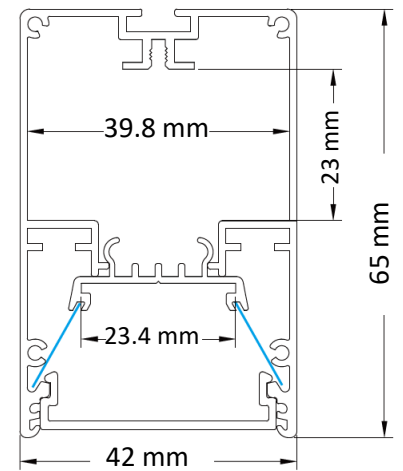

**LINEAR**

**PLL-NG**

5-21 W/m

3000K/  
4000K

410-3000  
lm/m

110°

dimmable  
DALI

**TECHNICAL FEATURES**

Power	5 - 21W/m
Input current	100-240 Vac
Dimmable	DALI, optional 0/1-10V
IP rating	IP20, optional IP54
Max. amb. Temp.	45°C
Installation	Recessed Surface mounted Wall mounted Pendant

**LIGHTING CHARACTERISTICS**

Light color	3000/4000K
Beam angle	110°
CRI	RA90+
Lumen output	410 - 3000lm/m
UGR	<19
LEDtype	SMD , COB
Lifetime	L90B10 50000h
SDCM	3

**MEASUREMENTS AND MATERIAL FEATURES**

Measurements	42 mm x 65 mm x L L = max 3000mm
Material housing	aluminium
Housing color	White/black
Material cover	PC