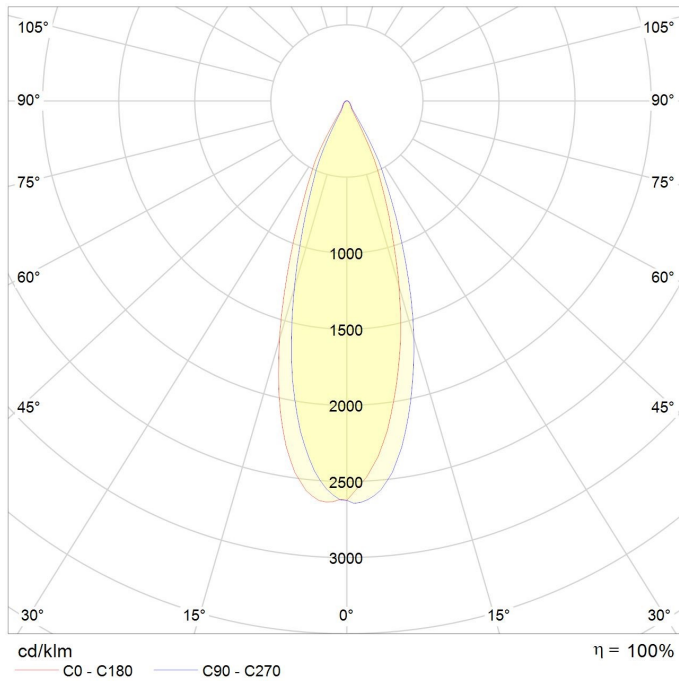

Power	7W
Input voltage	180-240 Vac
Dimmable	TRIAC , optional Dali
IP rating	65
Max. amb. Temp.	45°C

**LIGHTING CHARACTERISTICS**

Light color	3000 K
Beam angle	40°
CRI	RA90+
Lumen output	560 Lm
LEDtype	CREE

**MEASUREMENTS AND MATERIAL FEATURES**

Measurements	φ59 x 75 mm
Material	aluminium
Color	black/white

PAC07 - 40° beam angle

PRODUCTTYPE	POWER	LIGHT COLOR	BEAM ANGLE	COLOR	
<b>EE-</b>	<b>PAC</b>	<b>7</b>	<b>/ 30</b>	<b>- 40</b>	<b>B</b>
	PaCO	WATT	KELVIN	°	BLACK/WHITE