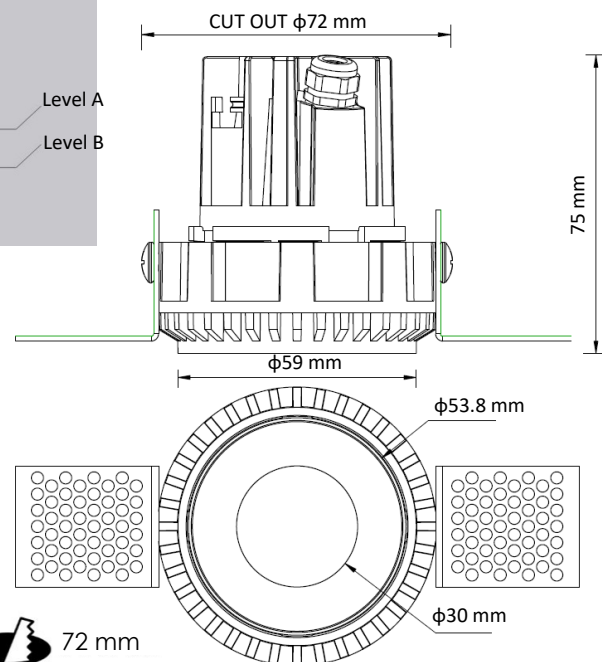

Power	7W
Input voltage	180-240 Vac
Dimmable	TRIAC , optional Dali
IP rating	65
Max. amb. Temp.	45°C

**LIGHTING CHARACTERISTICS**

Light color	3000 K
Beam angle	40°
CRI	RA90+
Lumen output	560 Lm
LEDtype	CREE

**MEASUREMENTS AND MATERIAL FEATURES**

Measurements	φ59 x 75 mm
Material	aluminium
Color	black/white

PAC07 - 40° beam angle

PRODUCTTYPE	POWER	LIGHT COLOR	BEAM ANGLE	COLOR	
<b>EE-</b>	<b>PAC</b>	<b>7</b>	<b>/ 30</b>	<b>- 40</b>	<b>B</b>
	PaCO	WATT	KELVIN	°	BLACK/WHITE