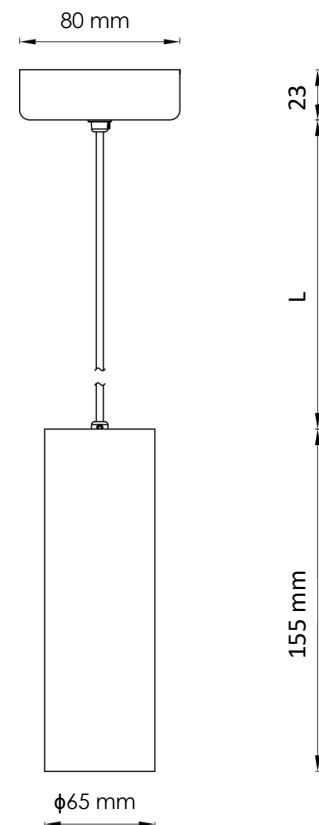

TUPENDO

EE-TP8

8W

2700K/  
3000K

886 lm

25°/40°

dimmable  
TRIAC

TECHNICAL FEATURES

Power	8W
Input current	220-240 Vac
IP rating	20
Max. amb. Temp.	45°C

LIGHTING CHARACTERISTICS

Light color	2700/3000 K
Beam angle	25°/40°
CRI	RA90+
Lumen output	886 lm
LEDtype	CREE CXA 1507

MEASUREMENTS AND MATERIAL FEATURES

Measurements	155 x 65 mm
Material	aluminium
Color housing	black/white
Color innerring	black/white/gold

TUPENDO 8 - beam angle 40°

TUPENDO 8 - beam angle 25°

PRODUCTTYPE	POWER	LIGHT COLOR	BEAM ANGLE	COLOR HOUSING	COLOR INNERRING
<b>EE- TP</b>	<b>8</b>	<b>27</b>	<b>25</b>	<b>B</b>	<b>G</b>
TUBELLO	WATT	KELVIN	°	BLACK/WHITE	BLACK/WHITE /GOLD

SUMMARY PRODUCTCODES TUPENDO 8:

EE-TP8/27-25BB	EE-TP8/30-25BB
EE-TP8/27-25BW	EE-TP8/30-25BW
EE-TP8/27-25BG	EE-TP8/30-25BG
EE-TP8/27-25WB	EE-TP8/30-25WB
EE-TP8/27-25WW	EE-TP8/30-25WW
EE-TP8/27-25WG	EE-TP8/30-25WG
EE-TP8/27-40BB	EE-TP8/30-40BB
EE-TP8/27-40BW	EE-TP8/30-40BW
EE-TP8/27-40BG	EE-TP8/30-40BG
EE-TP8/27-40WB	EE-TP8/30-40WB
EE-TP8/27-40WW	EE-TP8/30-40WW
EE-TP8/27-40WG	EE-TP8/30-40WG