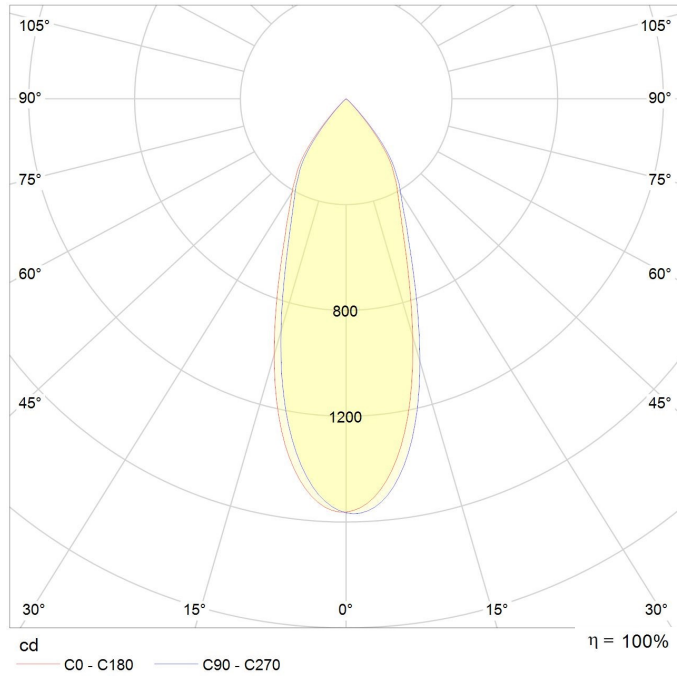

Power	8W
Input current	220-240 Vac
IP rating	20
Max. amb. Temp.	45°C

LIGHTING CHARACTERISTICS

Light color	2700/3000 K
Beam angle	25°/40°
CRI	RA90+
Lumen output	886 lm
LEDtype	CREE CXA 1507

MEASUREMENTS AND MATERIAL FEATURES

Measurements	155 x 65 mm
Material	aluminium
Color housing	black/white
Color innerring	black/white/gold

TUPENDO 8 - beam angle 40°

TUPENDO 8 - beam angle 25°

PRODUCTTYPE	POWER	LIGHT COLOR	BEAM ANGLE	COLOR HOUSING	COLOR INNERRING
<b>EE- TP</b>	<b>8</b>	<b>27</b>	<b>25</b>	<b>B</b>	<b>G</b>
TUBELLO	WATT	KELVIN	°	BLACK/WHITE	BLACK/WHITE /GOLD