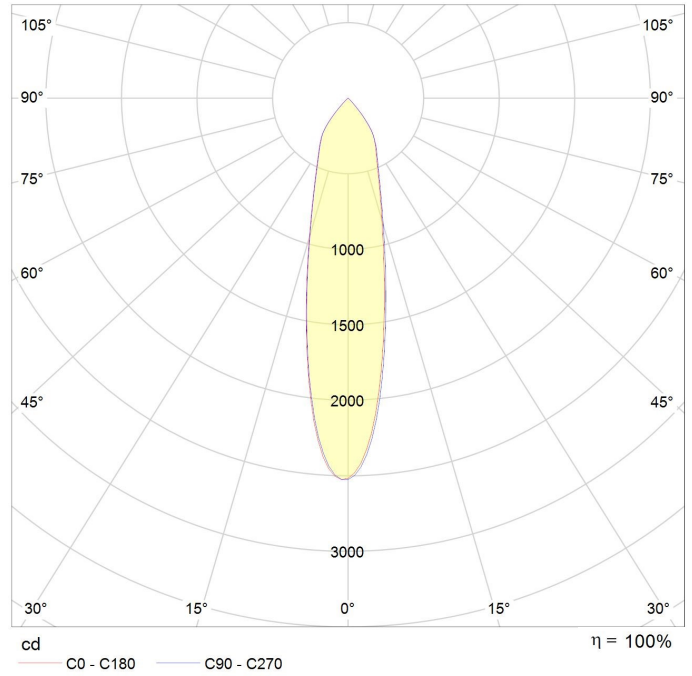

Power	8W
Input current	220-240 Vac
IP rating	20
Max. amb. Temp.	45°C

LIGHTING CHARACTERISTICS

Light color	2700/3000 K
Beam angle	25°/40°
CRI	RA90+
Lumen output	886 lm
LEDtype	CREE CXA 1507

MEASUREMENTS AND MATERIAL FEATURES

Measurements	155 x 65 mm
Material	aluminium
Color housing	black/white
Color innerring	black/white/gold

TUPENDO 8 - beam angle 40°

TUPENDO 8 - beam angle 25°

PRODUCTTYPE	POWER	LIGHT COLOR	BEAM ANGLE	COLOR HOUSING	COLOR INNERRING
<b>EE- TP</b>	<b>8</b>	<b>27</b>	<b>25</b>	<b>B</b>	<b>G</b>
TUBELLO	WATT	KELVIN	°	BLACK/WHITE	BLACK/WHITE /GOLD