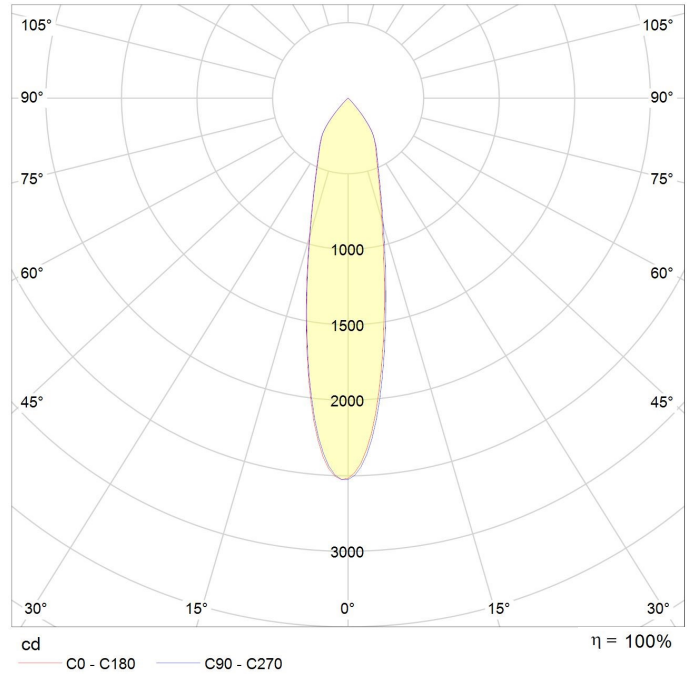

Power	20W
Input current	220-240 Vac
Dimmable	Triac, optional dali
IP rating	20
Max. amb. Temp.	45°C

LIGHTING CHARACTERISTICS

Light color	2700/3000K
Beam angle	25°/40°
CRI	RA90+
Lumen output	2147 lm
LEDtype	CREE CXA 1507

MEASUREMENTS AND MATERIAL FEATURES

Measurements	154 x 84 mm
Material	aluminium
Color housing	black/white
Color innerring	black/white/gold

TUPENDO 20 - beam angle 40°

TUPENDO 20- beam angle 25°

PRODUCTTYPE	POWER	LIGHT COLOR	BEAM ANGLE	COLOR HOUSING	COLOR INNERRING
EE- TP	20	/ 27	- 25	B	G
TUPENDO	WATT	KELVIN	°	BLACK/WHITE	BLACK/WHITE /GOLD