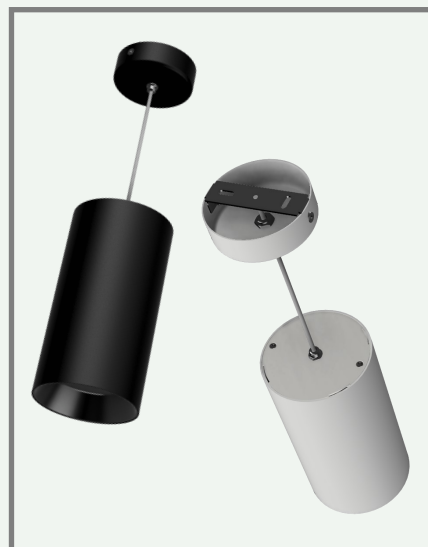

TUPENDO

EE-TP20

20W

2700K/
3000K

2147 lm

25°/40°

dimmable
TRIAC

TECHNICAL FEATURES

Power	20W
Input current	220-240 Vac
Dimmable	Triac, optional dali
IP rating	20
Max. amb. Temp.	45°C

LIGHTING CHARACTERISTICS

Light color	2700/3000K
Beam angle	25°/40°
CRI	RA90+
Lumen output	2147 lm
LEDtype	CREE CXA 1507

MEASUREMENTS AND MATERIAL FEATURES

Measurements	154 x 84 mm
Material	aluminium
Color housing	black/white
Color innerring	black/white/gold

TUPENDO 20 - beam angle 40°

TUPENDO 20- beam angle 25°

PRODUCTTYPE	POWER	LIGHT COLOR	BEAM ANGLE	COLOR HOUSING	COLOR INNERRING
EE- TP	20	/ 27	- 25	B	G
TUPENDO	WATT	KELVIN	°	BLACK/WHITE	BLACK/WHITE /GOLD

SUMMARY PRODUCTCODES TUBELLO 20:

EE-TP20/27-25BB	EE-TP20/30-25BB
EE-TP20/27-25BW	EE-TP20/30-25BW
EE-TP20/27-25BG	EE-TP20/30-25BG
EE-TP20/27-25WB	EE-TP20/30-25WB
EE-TP20/27-25WW	EE-TP20/30-25WW
EE-TP20/27-25WG	EE-TP20/30-25WG
EE-TP20/27-40BB	EE-TP20/30-40BB
EE-TP20/27-40BW	EE-TP20/30-40BW
EE-TP20/27-40BG	EE-TP20/30-40BG
EE-TP20/27-40WB	EE-TP20/30-40WB
EE-TP20/27-40WW	EE-TP20/30-40WW
EE-TP20/27-40WG	EE-TP20/30-40WG