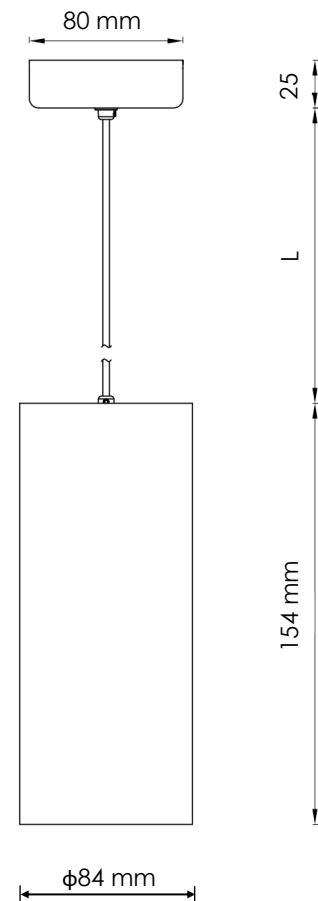

TUPENDO

EE-TP20

20W

2700K/
3000K

2147 lm

25°/40°

dimmable
TRIAC

TECHNICAL FEATURES

Power	20W
Input current	220-240 Vac
Dimmable	Triac, optional dali
IP rating	20
Max. amb. Temp.	45°C

LIGHTING CHARACTERISTICS

Light color	2700/3000K
Beam angle	25°/40°
CRI	RA90+
Lumen output	2147 lm
LEDtype	CREE CXA 1507

MEASUREMENTS AND MATERIAL FEATURES

Measurements	154 x 84 mm
Material	aluminium
Color housing	black/white
Color innerring	black/white/gold

TUPENDO 20 - beam angle 40°

TUPENDO 20- beam angle 25°

PRODUCTTYPE	POWER	LIGHT COLOR	BEAM ANGLE	COLOR HOUSING	COLOR INNERRING
EE- TP	20	/ 27	- 25	B	G
TUPENDO	WATT	KELVIN	°	BLACK/WHITE	BLACK/WHITE /GOLD

SUMMARY PRODUCTCODES TUBELLO 20:

EE-TP20/27-25BB	EE-TP20/30-25BB
EE-TP20/27-25BW	EE-TP20/30-25BW
EE-TP20/27-25BG	EE-TP20/30-25BG
EE-TP20/27-25WB	EE-TP20/30-25WB
EE-TP20/27-25WW	EE-TP20/30-25WW
EE-TP20/27-25WG	EE-TP20/30-25WG
EE-TP20/27-40BB	EE-TP20/30-40BB
EE-TP20/27-40BW	EE-TP20/30-40BW
EE-TP20/27-40BG	EE-TP20/30-40BG
EE-TP20/27-40WB	EE-TP20/30-40WB
EE-TP20/27-40WW	EE-TP20/30-40WW
EE-TP20/27-40WG	EE-TP20/30-40WG