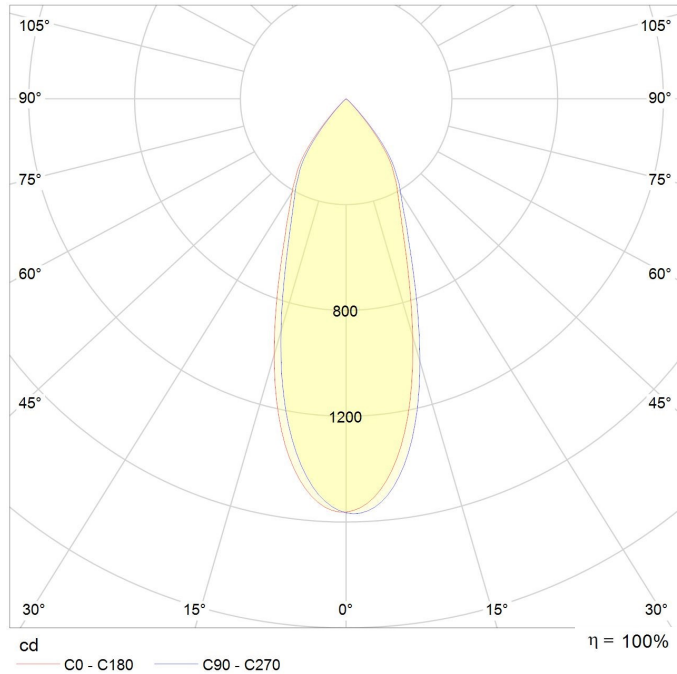

Power	20W
Input current	220-240 Vac
Dimmable	Triac, optional dali
IP rating	20
Max. amb. Temp.	45°C

LIGHTING CHARACTERISTICS

Light color	2700/3000K
Beam angle	25°/40°
CRI	RA90+
Lumen output	2147 lm
LEDtype	CREE CXA 1507

MEASUREMENTS AND MATERIAL FEATURES

Measurements	154 x 84 mm
Material	aluminium
Color housing	black/white
Color innerring	black/white/gold

TUPENDO 20 - beam angle 40°

TUPENDO 20- beam angle 25°

PRODUCTTYPE	POWER	LIGHT COLOR	BEAM ANGLE	COLOR HOUSING	COLOR INNERRING
EE- TP	20	/ 27	- 25	B	G
TUPENDO	WATT	KELVIN	°	BLACK/WHITE	BLACK/WHITE /GOLD

SUMMARY PRODUCTCODES TUBELLO 20:

EE-TP20/27-25BB	EE-TP20/30-25BB
EE-TP20/27-25BW	EE-TP20/30-25BW
EE-TP20/27-25BG	EE-TP20/30-25BG
EE-TP20/27-25WB	EE-TP20/30-25WB
EE-TP20/27-25WW	EE-TP20/30-25WW
EE-TP20/27-25WG	EE-TP20/30-25WG
EE-TP20/27-40BB	EE-TP20/30-40BB
EE-TP20/27-40BW	EE-TP20/30-40BW
EE-TP20/27-40BG	EE-TP20/30-40BG
EE-TP20/27-40WB	EE-TP20/30-40WB
EE-TP20/27-40WW	EE-TP20/30-40WW
EE-TP20/27-40WG	EE-TP20/30-40WG