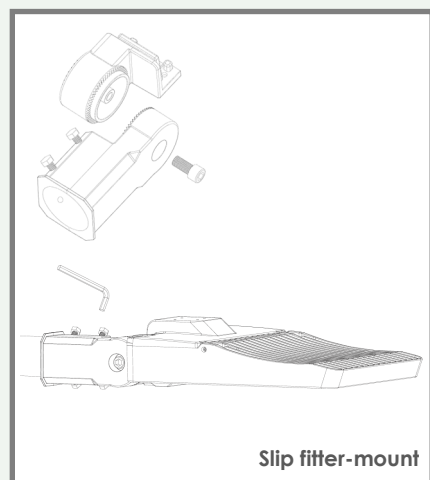

STRADA

EE-STR240

Slip fitter-mount

Pole-mount (square)

Pole-mount (round)

Wall-mount

240W

3000 /  
4000 K

33600 lm

asymmetric

Optional  
Dali/1-10V

TECHNICAL FEATURES

Power	240W
Input current	AC100-277V
Dimmable	Optional dali/1-10V
IP rating	IP66
Max. amb. Temp.	50°C

LIGHTING CHARACTERISTICS

Light color	3000/4000 K
CRI	RA70+
Lumen output	33600 lm
LED-type	EMC3030
Amount of LED's	392
UGR	<27
Beam angle	asymmetric
Lifetime	L80B10 50000h
Switching cycles	100.000 times

MEASUREMENTS AND MATERIAL FEATURES

Measurements	722 x 314 x 99,5 mm
Weight	8,3 kg
Material	Aluminium housing
Mounting	Slip fitter-mount Pole-mount Wall-mount

Lichtdiagram **STR240**

PRODUCTTYPE	POWER	LIGHT COLOR
<b>EE- STR</b>	<b>240</b>	<b>30</b>
STRADA	240 Watt	3000 K