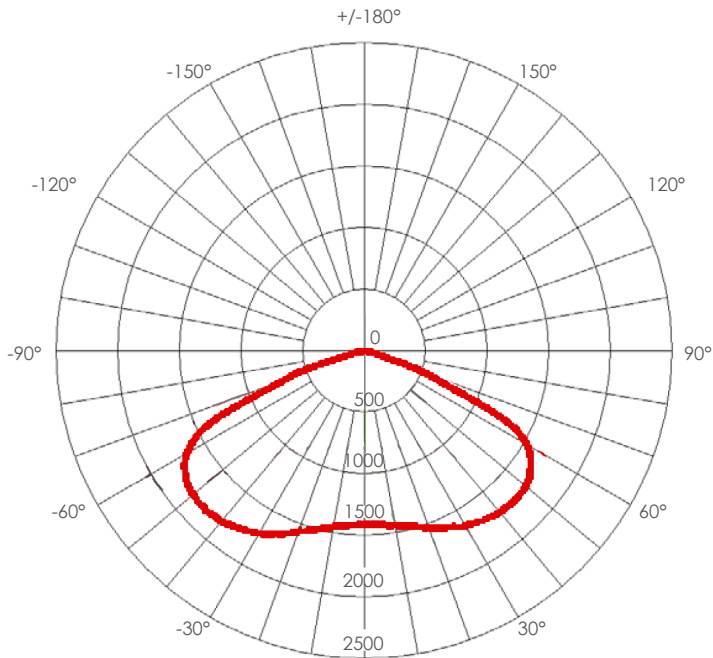

33600 lm

asymmetric

Optional  
Dali/1-10V

TECHNICAL FEATURES

Power	240W
Input current	AC100-277V
Dimmable	Optional dali/1-10V
IP rating	IP66
Max. amb. Temp.	50°C

LIGHTING CHARACTERISTICS

Light color	3000/4000 K
CRI	RA70+
Lumen output	33600 lm
LED-type	EMC3030
Amount of LED's	392
UGR	<27
Beam angle	asymmetric
Lifetime	L80B10 50000h
Switching cycles	100.000 times

MEASUREMENTS AND MATERIAL FEATURES

Measurements	722 x 314 x 99,5 mm
Weight	8,3 kg
Material	Aluminium housing
Mounting	Slip fitter-mount Pole-mount Wall-mount

Lichtdiagram **STR240**

PRODUCTTYPE	POWER	LIGHT COLOR
<b>EE- STR</b>	<b>240</b>	<b>30</b>
STRADA	240 Watt	3000 K