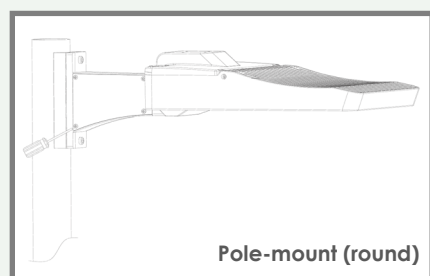

STRADA

EE-STR240

Slip fitter-mount

Pole-mount (square)

Pole-mount (round)

Wall-mount

240W

3000 /  
4000 K

33600 lm

asymmetric

Optional  
Dali/1-10V

TECHNICAL FEATURES

Power	240W
Input current	AC100-277V
Dimmable	Optional dali/1-10V
IP rating	IP66
Max. amb. Temp.	50°C

LIGHTING CHARACTERISTICS

Light color	3000/4000 K
CRI	RA70+
Lumen output	33600 lm
LED-type	EMC3030
Amount of LED's	392
UGR	<27
Beam angle	asymmetric
Lifetime	L80B10 50000h
Switching cycles	100.000 times

MEASUREMENTS AND MATERIAL FEATURES

Measurements	722 x 314 x 99,5 mm
Weight	8,3 kg
Material	Aluminium housing
Mounting	Slip fitter-mount Pole-mount Wall-mount

Lichtdiagram **STR240**

PRODUCTTYPE	POWER	LIGHT COLOR
<b>EE- STR</b>	<b>240</b>	<b>30</b>
STRADA	240 Watt	3000 K