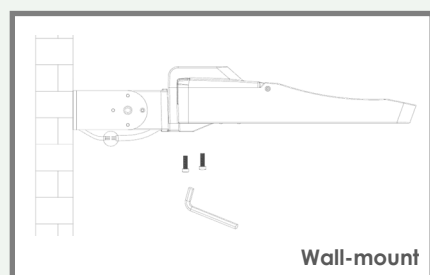

STRADA

EE-STR240

Slip fitter-mount

Pole-mount (square)

Pole-mount (round)

Wall-mount

240W

3000 /  
4000 K

33600 lm

asymmetric

Optional  
Dali/1-10V

TECHNICAL FEATURES

Power	240W
Input current	AC100-277V
Dimmable	Optional dali/1-10V
IP rating	IP66
Max. amb. Temp.	50°C

LIGHTING CHARACTERISTICS

Light color	3000/4000 K
CRI	RA70+
Lumen output	33600 lm
LED-type	EMC3030
Amount of LED's	392
UGR	<27
Beam angle	asymmetric
Lifetime	L80B10 50000h
Switching cycles	100.000 times

MEASUREMENTS AND MATERIAL FEATURES

Measurements	722 x 314 x 99,5 mm
Weight	8,3 kg
Material	Aluminium housing
Mounting	Slip fitter-mount Pole-mount Wall-mount

Lichtdiagram **STR240**

PRODUCTTYPE	POWER	LIGHT COLOR
<b>EE- STR</b>	<b>240</b>	<b>30</b>
STRADA	240 Watt	3000 K