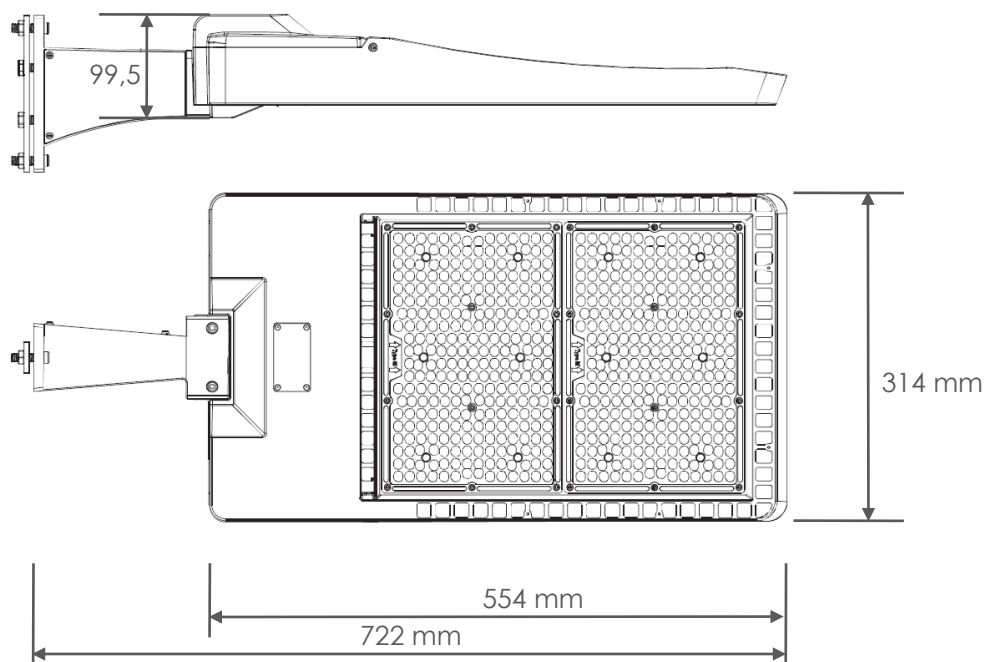

STRADA

EE-STR240

Slip fitter-mount

Pole-mount (square)

Pole-mount (round)

Wall-mount

240W

3000 /  
4000 K

33600 lm

asymmetric

Optional  
Dali/1-10V

TECHNICAL FEATURES

Power	240W
Input current	AC100-277V
Dimmable	Optional dali/1-10V
IP rating	IP66
Max. amb. Temp.	50°C

LIGHTING CHARACTERISTICS

Light color	3000/4000 K
CRI	RA70+
Lumen output	33600 lm
LED-type	EMC3030
Amount of LED's	392
UGR	<27
Beam angle	asymmetric
Lifetime	L80B10 50000h
Switching cycles	100.000 times

MEASUREMENTS AND MATERIAL FEATURES

Measurements	722 x 314 x 99,5 mm
Weight	8,3 kg
Material	Aluminium housing
Mounting	Slip fitter-mount Pole-mount Wall-mount

Lichtdiagram **STR240**

PRODUCTTYPE	POWER	LIGHT COLOR
<b>EE- STR</b>	<b>240</b>	<b>30</b>
STRADA	240 Watt	3000 K