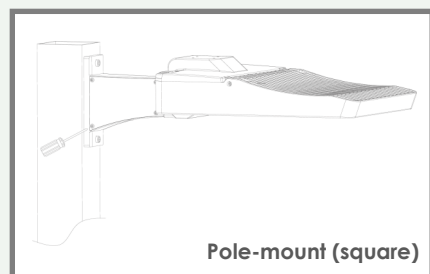

STRADA

EE-STR240

Slip fitter-mount

Pole-mount (square)

Pole-mount (round)

Wall-mount

240W

3000 /  
4000 K

33600 lm

asymmetric

Optional  
Dali/1-10V

TECHNICAL FEATURES

Power	240W
Input current	AC100-277V
Dimmable	Optional dali/1-10V
IP rating	IP66
Max. amb. Temp.	50°C

LIGHTING CHARACTERISTICS

Light color	3000/4000 K
CRI	RA70+
Lumen output	33600 lm
LED-type	EMC3030
Amount of LED's	392
UGR	<27
Beam angle	asymmetric
Lifetime	L80B10 50000h
Switching cycles	100.000 times

MEASUREMENTS AND MATERIAL FEATURES

Measurements	722 x 314 x 99,5 mm
Weight	8,3 kg
Material	Aluminium housing
Mounting	Slip fitter-mount Pole-mount Wall-mount

Lichtdiagram **STR240**

PRODUCTTYPE	POWER	LIGHT COLOR
<b>EE- STR</b>	<b>240</b>	<b>30</b>
STRADA	240 Watt	3000 K