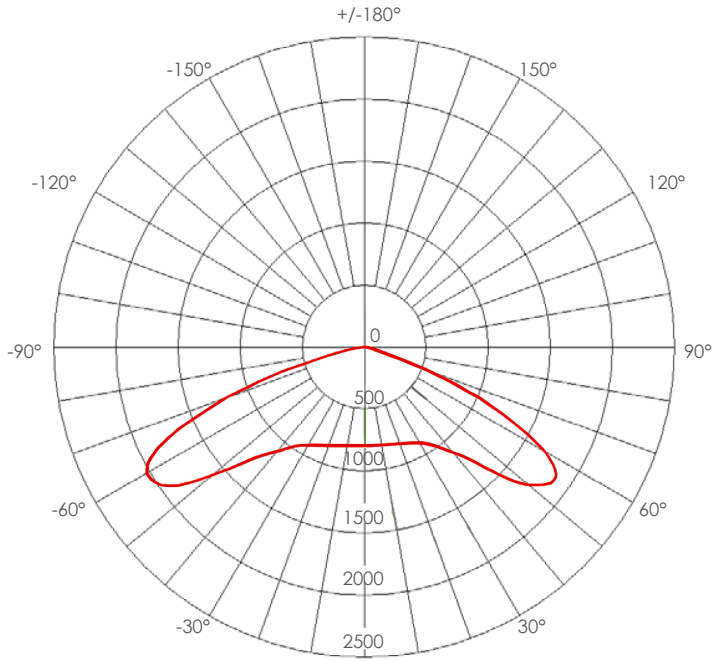

VIALE

EE-VI30

Horizontal installation

Vertical installation

30W

3000 /
4000 K

4200 lm

146°
asymmetric

Optional
DALI/1-10V

TECHNICAL FEATURES

Power	30W
Input current	AC100-277V
Dimmable	Optional dali/1-10V
IP rating	IP66/IK08
Max. amb. Temp.	55°C

LIGHTING CHARACTERISTICS

Light color	3000/4000 K
CRI	RA70+
Lumen output	4200 lm
LED-type	EMC5050
Amount of LED's	16
UGR	<27
Beam angle	146° asymmetric
Lifetime	L80B10 50000h
Switching cycles	100.000 times

MEASUREMENTS AND MATERIAL FEATURES

Measurements	540 x 201,50 x 90,5 mm
Weight	4 kg
Material	Aluminium housing: housing color - grey Tempered glass
Installation	Horizontal/vertical

VI40

PRODUCTTYPE	POWER	LIGHT COLOR
EE- VI	40	30
VIALE	40 Watt	3000 K