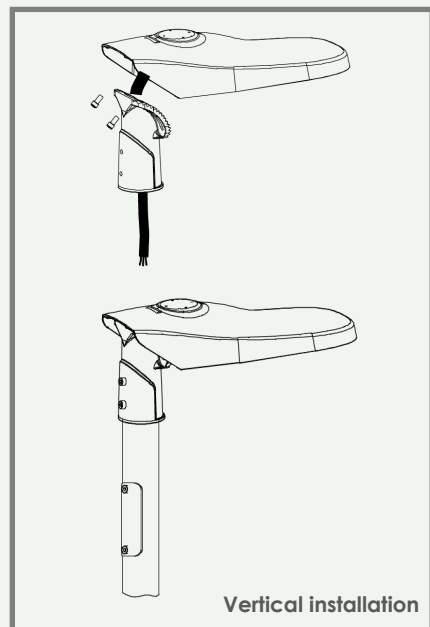

Horizontal installation

Vertical installation

30W

3000 /
4000 K

4200 lm

146°
asymmetric

Optional
DALI/1-10V

TECHNICAL FEATURES

Power	30W
Input current	AC100-277V
Dimmable	Optional dali/1-10V
IP rating	IP66/IK08
Max. amb. Temp.	55°C

LIGHTING CHARACTERISTICS

Light color	3000/4000 K
CRI	RA70+
Lumen output	4200 lm
LED-type	EMC5050
Amount of LED's	16
UGR	<27
Beam angle	146° asymmetric
Lifetime	L80B10 50000h
Switching cycles	100.000 times

MEASUREMENTS AND MATERIAL FEATURES

Measurements	540 x 201,50 x 90,5 mm
Weight	4 kg
Material	Aluminium housing: housing color - grey Tempered glass
Installation	Horizontal/vertical