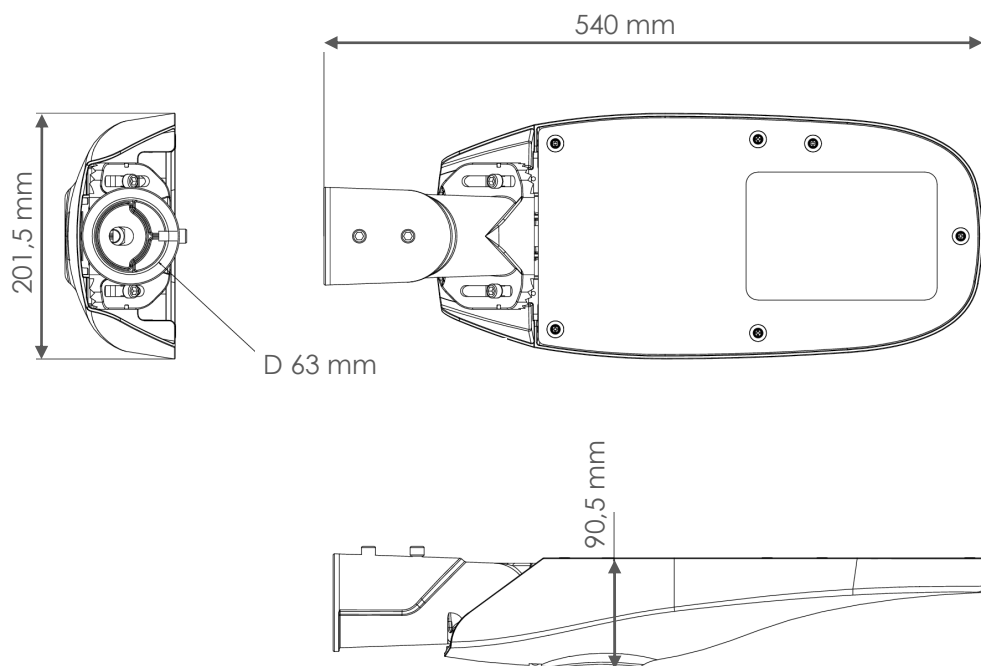

Optional
DALI/1-10V

TECHNICAL FEATURES

Power	30W
Input current	AC100-277V
Dimmable	Optional dali/1-10V
IP rating	IP66/IK08
Max. amb. Temp.	55°C

LIGHTING CHARACTERISTICS

Light color	3000/4000 K
CRI	RA70+
Lumen output	4200 lm
LED-type	EMC5050
Amount of LED's	16
UGR	<27
Beam angle	146° asymmetric
Lifetime	L80B10 50000h
Switching cycles	100.000 times

MEASUREMENTS AND MATERIAL FEATURES

Measurements	540 x 201,50 x 90,5 mm
Weight	4 kg
Material	Aluminium housing: housing color - grey Tempered glass
Installation	Horizontal/vertical

VI40

PRODUCTTYPE	POWER	LIGHT COLOR
EE- VI	40	30
VIALE	40 Watt	3000 K