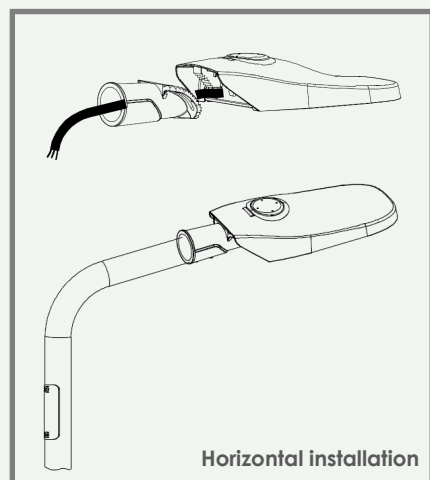

VIALE

EE-VI30