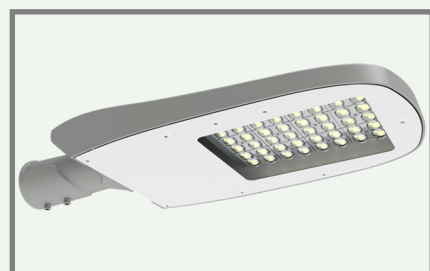

VIALE

EE-VI30

Horizontal installation

Vertical installation

30W

3000 /
4000 K

4200 lm

146°
asymmetric

Optional
DALI/1-10V

TECHNICAL FEATURES

Power	30W
Input current	AC100-277V
Dimmable	Optional dali/1-10V
IP rating	IP66/IK08
Max. amb. Temp.	55°C

LIGHTING CHARACTERISTICS

Light color	3000/4000 K
CRI	RA70+
Lumen output	4200 lm
LED-type	EMC5050
Amount of LED's	16
UGR	<27
Beam angle	146° asymmetric
Lifetime	L80B10 50000h
Switching cycles	100.000 times

MEASUREMENTS AND MATERIAL FEATURES

Measurements	540 x 201,50 x 90,5 mm
Weight	4 kg
Material	Aluminium housing: housing color - grey Tempered glass
Installation	Horizontal/vertical

VI40

PRODUCTTYPE	POWER	LIGHT COLOR
EE- VI	40	30
VIALE	40 Watt	3000 K