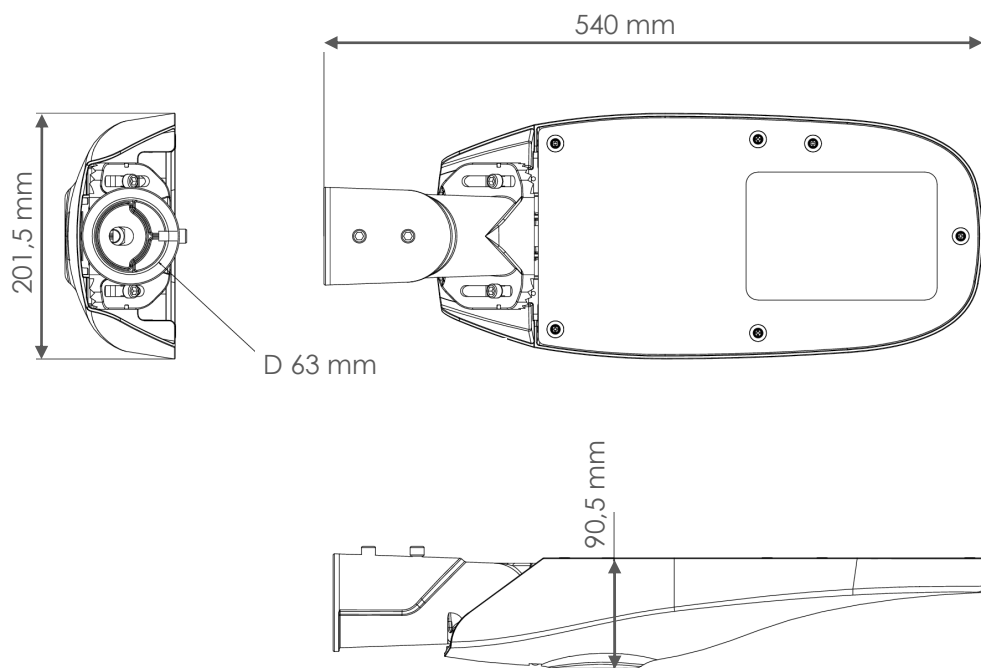

Optional  
Dali/1-10V

**TECHNICAL FEATURES**

Power	40W
Input current	AC100-277V
Dimmable	Optional dali/1-10V
IP rating	IP66/IK08
Max. amb. Temp.	55°C

**LIGHTING CHARACTERISTICS**

Light color	3000/4000 K
CRI	RA70+
Lumen output	5600 lm
LED-type	EMC5050
Amount of LED's	16
UGR	<27
Beam angle	146° asymmetric
Lifetime	L80B10 50000h
Switching cycles	100.000 times

**MEASUREMENTS AND MATERIAL FEATURES**

Measurements	540 x 201,50 x 90,5 mm
Weight	4 kg
Material	Aluminium housing: housing color - grey Tempered glass
Installation	Horizontal/vertical

**VI40**

PRODUCTTYPE	POWER	LIGHT COLOR
<b>EE- VI</b>	<b>40</b>	<b>30</b>
VIALE	40 Watt	3000 K