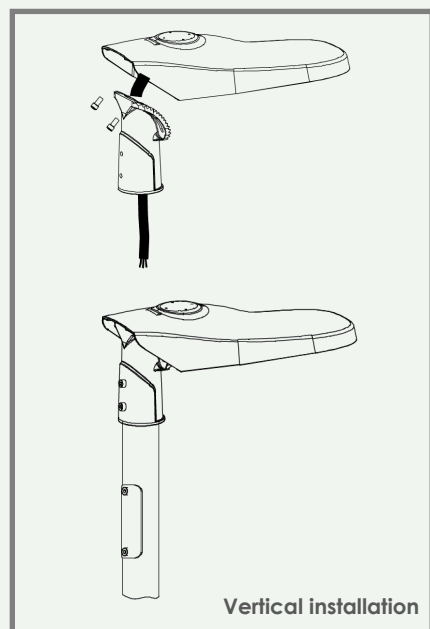

Horizontal installation

Vertical installation

40W

3000 /
4000 K

5600 lm

146°
asymmetric

Optional
Dali/1-10V

TECHNICAL FEATURES

Power	40W
Input current	AC100-277V
Dimmable	Optional dali/1-10V
IP rating	IP66/IK08
Max. amb. Temp.	55°C

LIGHTING CHARACTERISTICS

Light color	3000/4000 K
CRI	RA70+
Lumen output	5600 lm
LED-type	EMC5050
Amount of LED's	16
UGR	<27
Beam angle	146° asymmetric
Lifetime	L80B10 50000h
Switching cycles	100.000 times

MEASUREMENTS AND MATERIAL FEATURES

Measurements	540 x 201,50 x 90,5 mm
Weight	4 kg
Material	Aluminium housing: housing color - grey Tempered glass
Installation	Horizontal/vertical