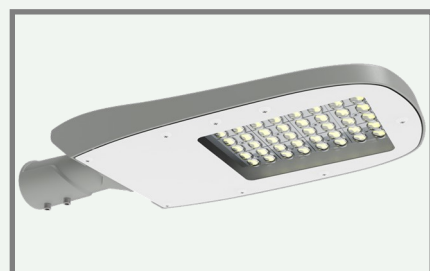

VIALE

EE-VI40

Horizontal installation

Vertical installation

40W

3000 /  
4000 K

5600 lm

146°  
asymmetric

Optional  
Dali/1-10V

**TECHNICAL FEATURES**

Power	40W
Input current	AC100-277V
Dimmable	Optional dali/1-10V
IP rating	IP66/IK08
Max. amb. Temp.	55°C

**LIGHTING CHARACTERISTICS**

Light color	3000/4000 K
CRI	RA70+
Lumen output	5600 lm
LED-type	EMC5050
Amount of LED's	16
UGR	<27
Beam angle	146° asymmetric
Lifetime	L80B10 50000h
Switching cycles	100.000 times

**MEASUREMENTS AND MATERIAL FEATURES**

Measurements	540 x 201,50 x 90,5 mm
Weight	4 kg
Material	Aluminium housing: housing color - grey Tempered glass
Installation	Horizontal/vertical

**VI40**

PRODUCTTYPE	POWER	LIGHT COLOR
<b>EE- VI</b>	<b>40</b>	<b>30</b>
VIALE	40 Watt	3000 K