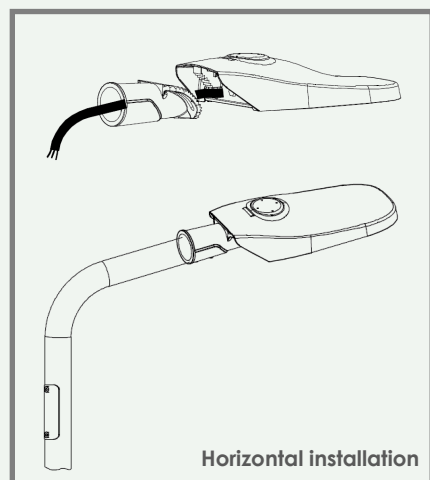

VIALE

EE-VI40