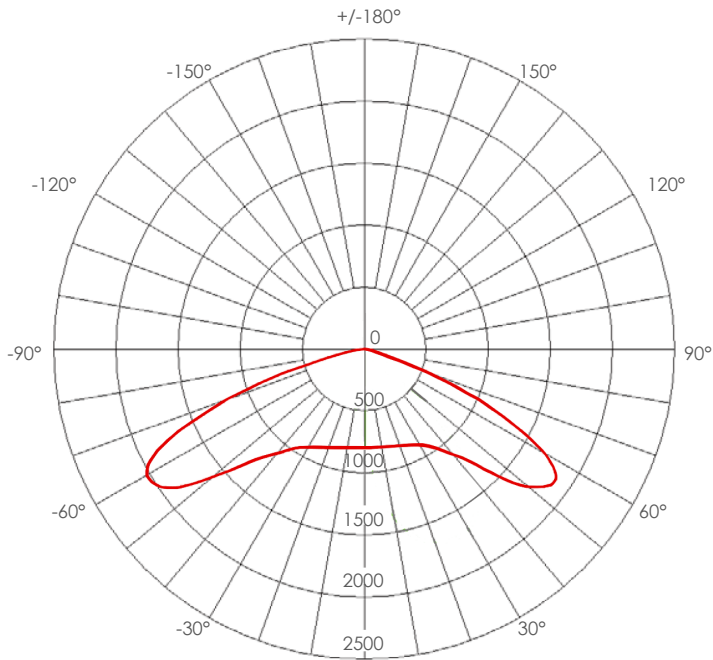

VIALE

EE-VI40

Horizontal installation

Vertical installation

40W

3000 /  
4000 K

5600 lm

146°  
asymmetric

Optional  
Dali/1-10V

**TECHNICAL FEATURES**

Power	40W
Input current	AC100-277V
Dimmable	Optional dali/1-10V
IP rating	IP66/IK08
Max. amb. Temp.	55°C

**LIGHTING CHARACTERISTICS**

Light color	3000/4000 K
CRI	RA70+
Lumen output	5600 lm
LED-type	EMC5050
Amount of LED's	16
UGR	<27
Beam angle	146° asymmetric
Lifetime	L80B10 50000h
Switching cycles	100.000 times

**MEASUREMENTS AND MATERIAL FEATURES**

Measurements	540 x 201,50 x 90,5 mm
Weight	4 kg
Material	Aluminium housing: housing color - grey Tempered glass
Installation	Horizontal/vertical

**VI40**

PRODUCTTYPE	POWER	LIGHT COLOR
<b>EE- VI</b>	<b>40</b>	<b>30</b>
VIALE	40 Watt	3000 K