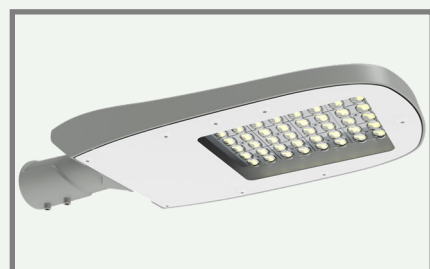

VIALE

EE-VI60

Horizontal installation

Vertical installation

60W

3000 /
4000 K

8400 lm

146°
asymmetric

Optional
Dali/1-10V

TECHNICAL FEATURES

Power	60W
Input current	AC100-277V
Dimmable	Optional dali/1-10V
IP rating	IP66/IK08
Max. amb. Temp.	55°C

LIGHTING CHARACTERISTICS

Light color	3000/4000 K
CRI	RA70+
Lumen output	8400 lm
LED-type	EMC5050
Amount of LED's	24
UGR	<27
Beam angle	146° asymmetric
Lifetime	L80B10 50000h
Switching cycles	100.000 times

MEASUREMENTS AND MATERIAL FEATURES

Measurements	540 x 201,50 x 90,5 mm
Weight	4 kg
Material	Aluminium housing: housing color - grey Tempered glass
Installation	Horizontal/vertical

VI60

PRODUCTTYPE	POWER	LIGHT COLOR
EE- VI	60	30
VIALE	60 Watt	3000 K