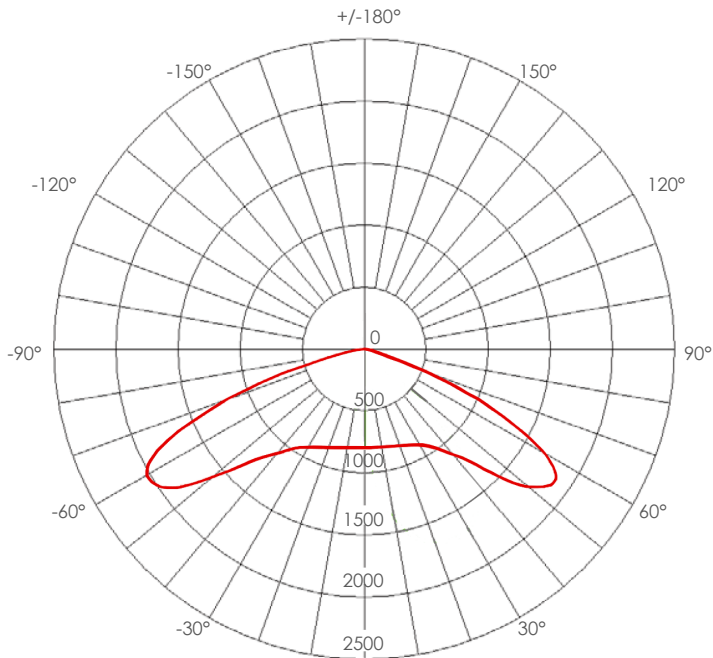

VIALE

EE-VI60

Horizontal installation

Vertical installation

60W

3000 /
4000 K

8400 lm

146°
asymmetric

Optional
Dali/1-10V

TECHNICAL FEATURES

Power	60W
Input current	AC100-277V
Dimmable	Optional dali/1-10V
IP rating	IP66/IK08
Max. amb. Temp.	55°C

LIGHTING CHARACTERISTICS

Light color	3000/4000 K
CRI	RA70+
Lumen output	8400 lm
LED-type	EMC5050
Amount of LED's	24
UGR	<27
Beam angle	146° asymmetric
Lifetime	L80B10 50000h
Switching cycles	100.000 times

MEASUREMENTS AND MATERIAL FEATURES

Measurements	540 x 201,50 x 90,5 mm
Weight	4 kg
Material	Aluminium housing: housing color - grey Tempered glass
Installation	Horizontal/vertical

VI60

PRODUCTTYPE	POWER	LIGHT COLOR
EE- VI	60	30
VIALE	60 Watt	3000 K