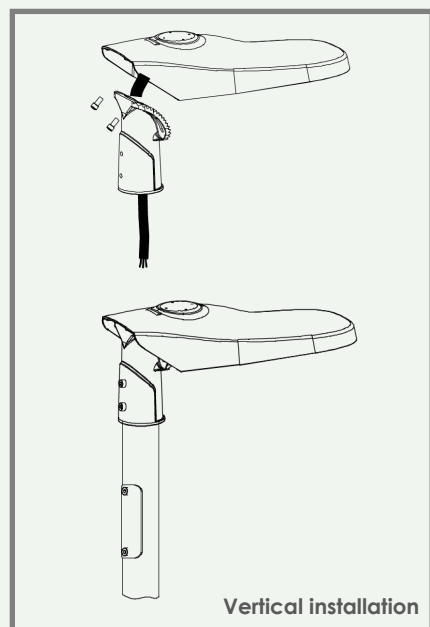

Horizontal installation

Vertical installation

60W

3000 /
4000 K

8400 lm

146°
asymmetric

Optional
Dali/1-10V

TECHNICAL FEATURES

Power	60W
Input current	AC100-277V
Dimmable	Optional dali/1-10V
IP rating	IP66/IK08
Max. amb. Temp.	55°C

LIGHTING CHARACTERISTICS

Light color	3000/4000 K
CRI	RA70+
Lumen output	8400 lm
LED-type	EMC5050
Amount of LED's	24
UGR	<27
Beam angle	146° asymmetric
Lifetime	L80B10 50000h
Switching cycles	100.000 times

MEASUREMENTS AND MATERIAL FEATURES

Measurements	540 x 201,50 x 90,5 mm
Weight	4 kg
Material	Aluminium housing: housing color - grey Tempered glass
Installation	Horizontal/vertical