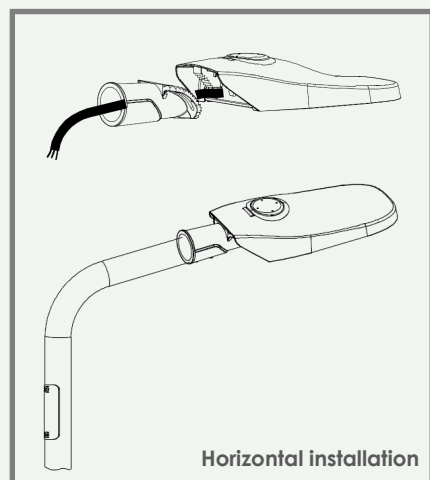

VIALE

EE-VI60