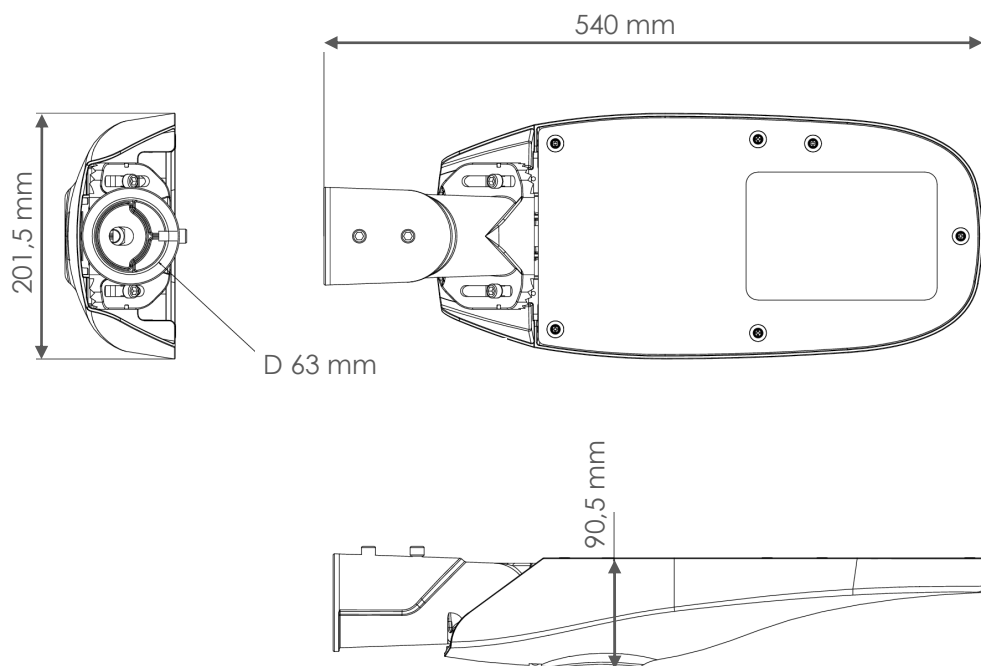

Optional
Dali/1-10V

TECHNICAL FEATURES

Power	60W
Input current	AC100-277V
Dimmable	Optional dali/1-10V
IP rating	IP66/IK08
Max. amb. Temp.	55°C

LIGHTING CHARACTERISTICS

Light color	3000/4000 K
CRI	RA70+
Lumen output	8400 lm
LED-type	EMC5050
Amount of LED's	24
UGR	<27
Beam angle	146° asymmetric
Lifetime	L80B10 50000h
Switching cycles	100.000 times

MEASUREMENTS AND MATERIAL FEATURES

Measurements	540 x 201,50 x 90,5 mm
Weight	4 kg
Material	Aluminium housing: housing color - grey Tempered glass
Installation	Horizontal/vertical

VI60

PRODUCTTYPE	POWER	LIGHT COLOR
EE- VI	60	30
VIALE	60 Watt	3000 K