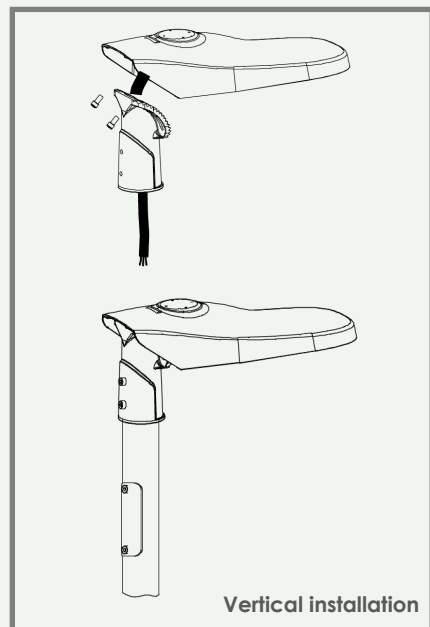

Horizontal installation

Vertical installation

80W

3000 /
4000 K

11200 lm

146°
asymmetric

Optional
Dali/1-10V

TECHNICAL FEATURES

Power	80W
Input current	AC100-277V
Dimmable	Optional dali/1-10V
IP rating	IP66/IK08
Max. amb. Temp.	55°C

LIGHTING CHARACTERISTICS

Light color	3000/4000 K
CRI	RA70+
Lumen output	11200 lm
LED-type	EMC5050
Amount of LED's	24
UGR	<27
Beam angle	146° asymmetric
Lifetime	L80B10 50000h
Switching cycles	100.000 times

MEASUREMENTS AND MATERIAL FEATURES

Measurements	600 x 260 x 95,5 mm
Weight	6 kg
Material	Aluminium housing: housing color - grey Tempered glass
Installation	Horizontal/vertical