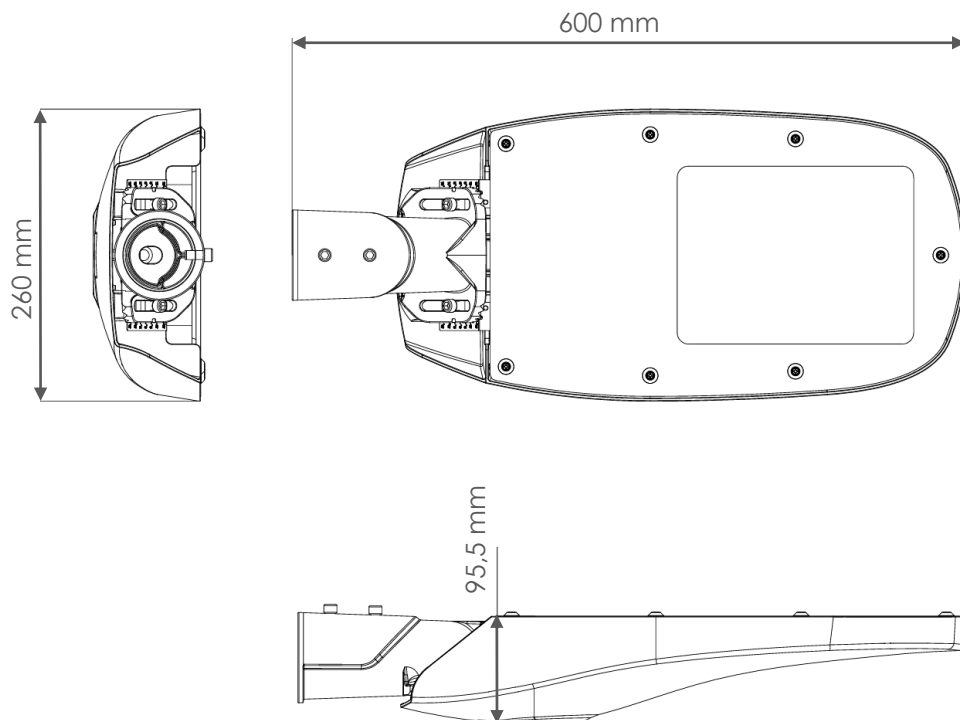

Optional
Dali/1-10V

TECHNICAL FEATURES

Power	80W
Input current	AC100-277V
Dimmable	Optional dali/1-10V
IP rating	IP66/IK08
Max. amb. Temp.	55°C

LIGHTING CHARACTERISTICS

Light color	3000/4000 K
CRI	RA70+
Lumen output	11200 lm
LED-type	EMC5050
Amount of LED's	24
UGR	<27
Beam angle	146° asymmetric
Lifetime	L80B10 50000h
Switching cycles	100.000 times

MEASUREMENTS AND MATERIAL FEATURES

Measurements	600 x 260 x 95,5 mm
Weight	6 kg
Material	Aluminium housing: housing color - grey Tempered glass
Installation	Horizontal/vertical

VI80

PRODUCTTYPE	POWER	LIGHT COLOR
EE- VI	80	30
VIALE	80 Watt	3000 K