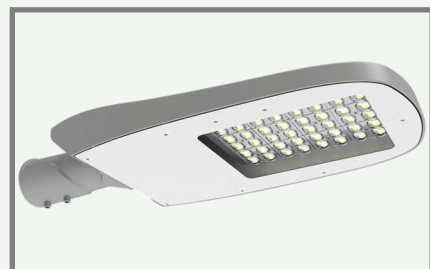

VIALE

EE-VI80

Horizontal installation

Vertical installation

80W

3000 /
4000 K

11200 lm

146°
asymmetric

Optional
Dali/1-10V

TECHNICAL FEATURES

Power	80W
Input current	AC100-277V
Dimmable	Optional dali/1-10V
IP rating	IP66/IK08
Max. amb. Temp.	55°C

LIGHTING CHARACTERISTICS

Light color	3000/4000 K
CRI	RA70+
Lumen output	11200 lm
LED-type	EMC5050
Amount of LED's	24
UGR	<27
Beam angle	146° asymmetric
Lifetime	L80B10 50000h
Switching cycles	100.000 times

MEASUREMENTS AND MATERIAL FEATURES

Measurements	600 x 260 x 95,5 mm
Weight	6 kg
Material	Aluminium housing: housing color - grey Tempered glass
Installation	Horizontal/vertical

VI80

PRODUCTTYPE	POWER	LIGHT COLOR
EE- VI	80	30
VIALE	80 Watt	3000 K