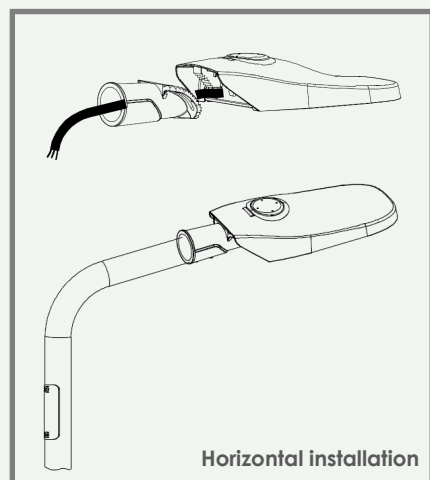

VIALE

EE-VI80