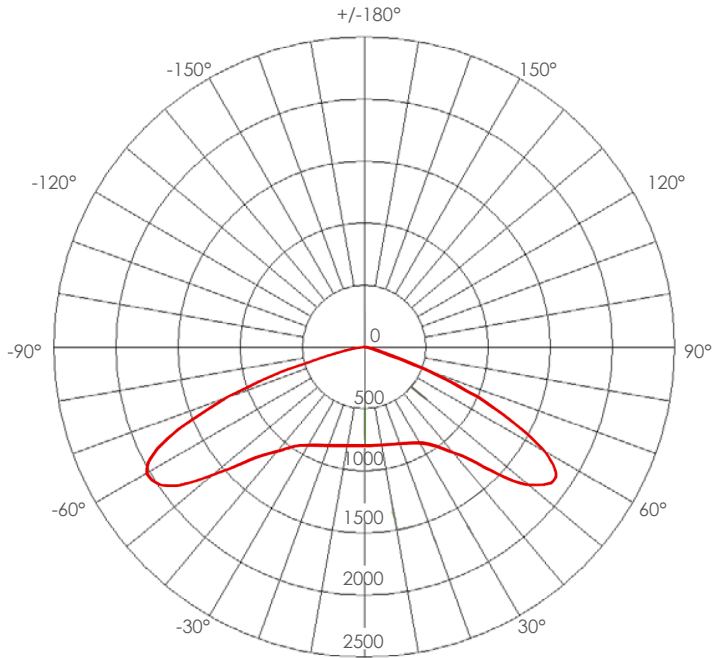

Optional
Dali/1-10V

TECHNICAL FEATURES

Power	80W
Input current	AC100-277V
Dimmable	Optional dali/1-10V
IP rating	IP66/IK08
Max. amb. Temp.	55°C

LIGHTING CHARACTERISTICS

Light color	3000/4000 K
CRI	RA70+
Lumen output	11200 lm
LED-type	EMC5050
Amount of LED's	24
UGR	<27
Beam angle	146° asymmetric
Lifetime	L80B10 50000h
Switching cycles	100.000 times

MEASUREMENTS AND MATERIAL FEATURES

Measurements	600 x 260 x 95,5 mm
Weight	6 kg
Material	Aluminium housing: housing color - grey Tempered glass
Installation	Horizontal/vertical

VI80

PRODUCTTYPE	POWER	LIGHT COLOR
EE- VI	80	30
VIALE	80 Watt	3000 K