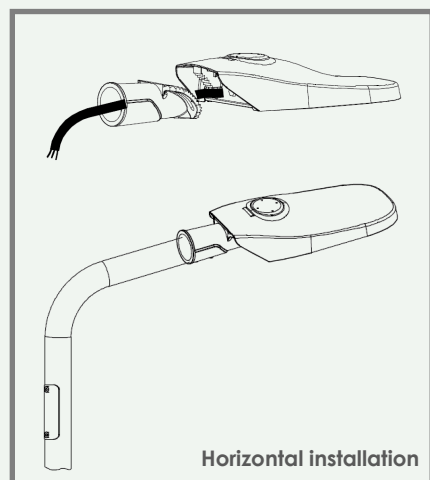

VIALE

EE-VI100