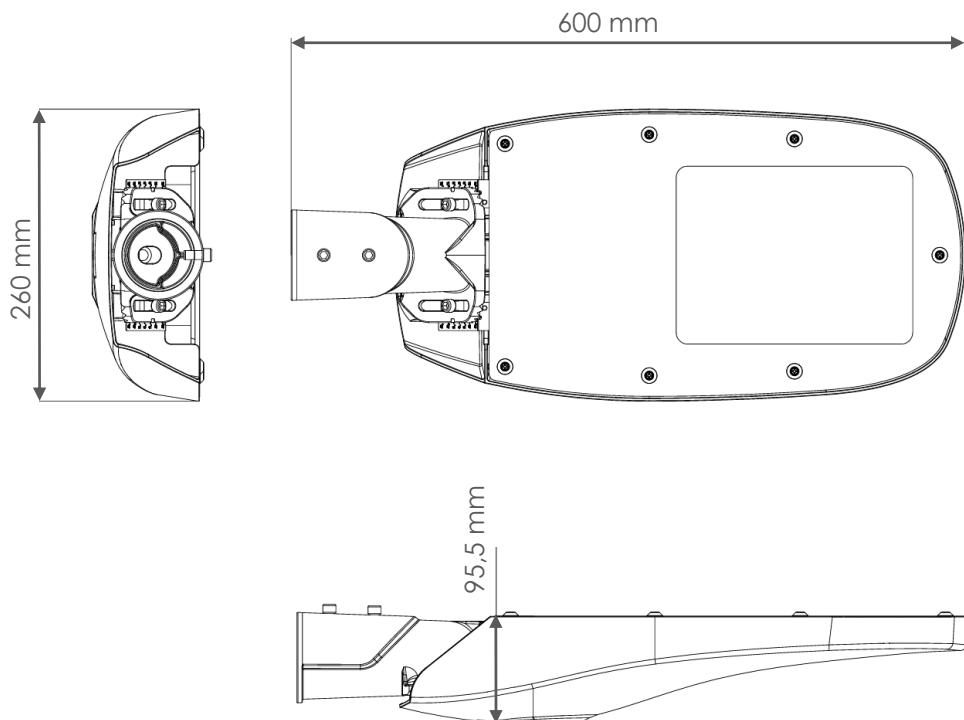

Optional
Dali/1-10V

TECHNICAL FEATURES

Power	100W
Input current	AC100-277V
Dimmable	Optional dali/1-10V
IP rating	IP66/IK08
Max. amb. Temp.	55°C

LIGHTING CHARACTERISTICS

Light color	3000/4000 K
CRI	RA70+
Lumen output	14000 lm
LED-type	EMC5050
Amount of LED's	24
UGR	<27
Beam angle	146° asymmetric
Lifetime	L80B10 50000h
Switching cycles	100.000 times

MEASUREMENTS AND MATERIAL FEATURES

Measurements	600 x 260 x 95,5 mm
Weight	6 kg
Material	Aluminium housing: housing color - grey Tempered glass
Installation	Horizontal/vertical

VI100

PRODUCTTYPE	POWER	LIGHT COLOR
EE- VI	100	30
VIALE	80 Watt	3000 K