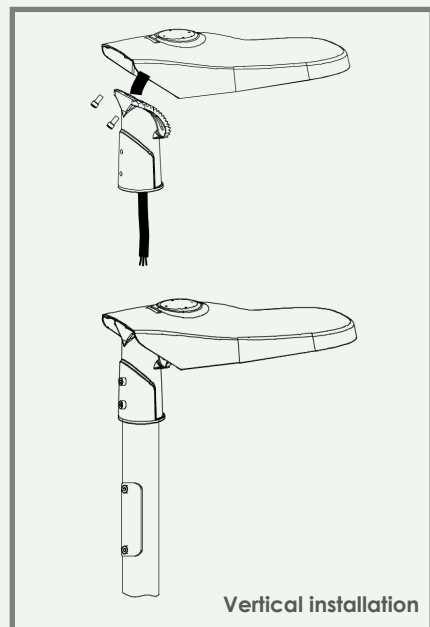

Horizontal installation

Vertical installation

100W

3000 /
4000 K

14000 lm

146°
asymmetric

Optional
Dali/1-10V

TECHNICAL FEATURES

Power	100W
Input current	AC100-277V
Dimmable	Optional dali/1-10V
IP rating	IP66/IK08
Max. amb. Temp.	55°C

LIGHTING CHARACTERISTICS

Light color	3000/4000 K
CRI	RA70+
Lumen output	14000 lm
LED-type	EMC5050
Amount of LED's	24
UGR	<27
Beam angle	146° asymmetric
Lifetime	L80B10 50000h
Switching cycles	100.000 times

MEASUREMENTS AND MATERIAL FEATURES

Measurements	600 x 260 x 95,5 mm
Weight	6 kg
Material	Aluminium housing: housing color - grey Tempered glass
Installation	Horizontal/vertical