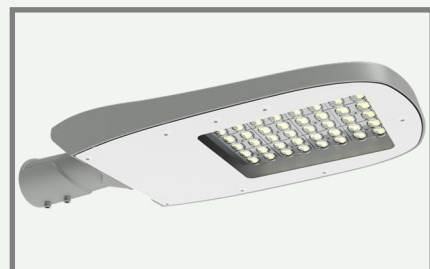

VIALE

EE-VI100

Horizontal installation

Vertical installation

100W

3000 /
4000 K

14000 lm

146°
asymmetric

Optional
Dali/1-10V

TECHNICAL FEATURES

Power	100W
Input current	AC100-277V
Dimmable	Optional dali/1-10V
IP rating	IP66/IK08
Max. amb. Temp.	55°C

LIGHTING CHARACTERISTICS

Light color	3000/4000 K
CRI	RA70+
Lumen output	14000 lm
LED-type	EMC5050
Amount of LED's	24
UGR	<27
Beam angle	146° asymmetric
Lifetime	L80B10 50000h
Switching cycles	100.000 times

MEASUREMENTS AND MATERIAL FEATURES

Measurements	600 x 260 x 95,5 mm
Weight	6 kg
Material	Aluminium housing: housing color - grey Tempered glass
Installation	Horizontal/vertical

VI100

PRODUCTTYPE	POWER	LIGHT COLOR
EE- VI	100	30
VIALE	80 Watt	3000 K