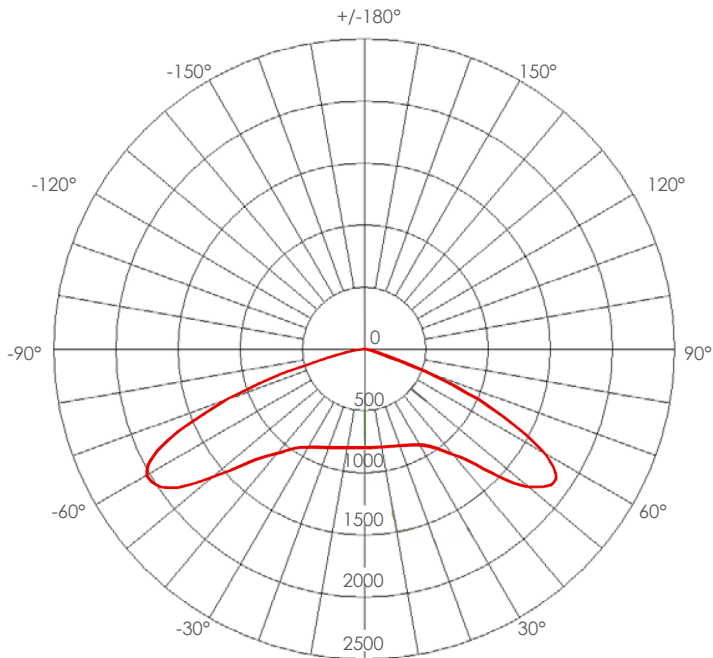

VIALE

EE-VI100

Horizontal installation

Vertical installation

100W

3000 /
4000 K

14000 lm

146°
asymmetric

Optional
Dali/1-10V

TECHNICAL FEATURES

Power	100W
Input current	AC100-277V
Dimmable	Optional dali/1-10V
IP rating	IP66/IK08
Max. amb. Temp.	55°C

LIGHTING CHARACTERISTICS

Light color	3000/4000 K
CRI	RA70+
Lumen output	14000 lm
LED-type	EMC5050
Amount of LED's	24
UGR	<27
Beam angle	146° asymmetric
Lifetime	L80B10 50000h
Switching cycles	100.000 times

MEASUREMENTS AND MATERIAL FEATURES

Measurements	600 x 260 x 95,5 mm
Weight	6 kg
Material	Aluminium housing: housing color - grey Tempered glass
Installation	Horizontal/vertical

VI100

PRODUCTTYPE	POWER	LIGHT COLOR
EE- VI	100	30
VIALE	80 Watt	3000 K