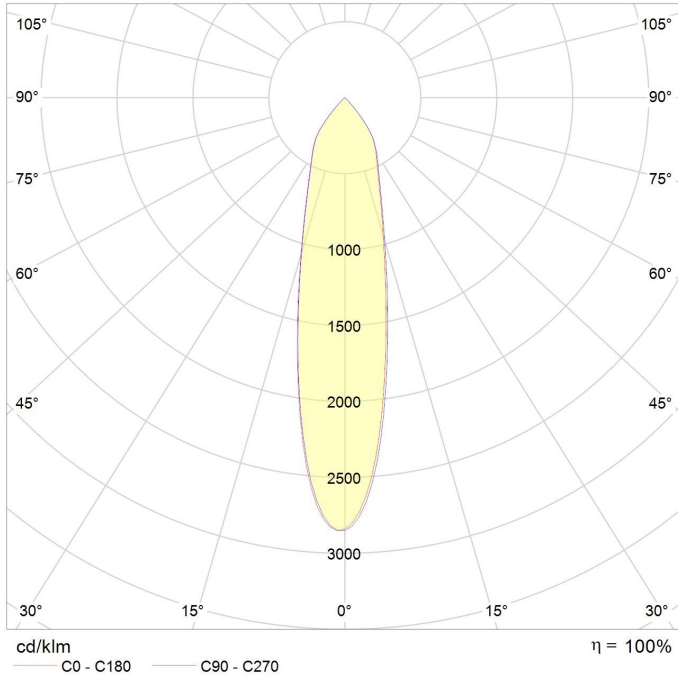

TECHNICAL FEATURES

Power	11W
Input volt	220-240 Vac
Driver	Built-out Sec: DC 20-43V, 250mA
Dimmable	Triac, Optional Dali
IP rating	40
Max. amb. Temp.	45°C

MEASUREMENTS AND MATERIAL FEATURES

Measurements	φ110x89.7 mm
Material	aluminium
Color outerring	black/white
Color innerring	black/white/gold
Adjustable	Optional

LIGHTING CHARACTERISTICS

Light color	2700K/3000K/4000K
	DW: (dim to warm ) (1800 - 3000K )
Lumen output	2700K : 820 lm
	3000K : 886 lm
	4000K : 1047 lm
Beam angle	2700K:25°/40°
	3000K: 25°/40°
	4000K: 40°
	DW: 40°
CRI	RA90+
LEDtype	CREE
Lifetime	L80B10 50000h
SDCM	3
Flux Code	25°: 97 100 100 100 100
	40°: 96 100 100 100 100

CEUE11 - beam angle 25°

CEUE11 - beam angle 40°

PRODUCTTYPE	POWER	LIGHT COLOR	BEAM ANGLE	COLOR OUTERRING	COLOR INNERRING
<b>EE- CEUE(A)</b>	<b>11</b>	<b>/ 27</b>	<b>- 25</b>	<b>B</b>	<b>B</b>
CONCEPT E ULTRA EDGE (ADJUSTABLE)	WATT	KELVIN	°	BLACK/WHITE	BLACK/WHITE /GOLD