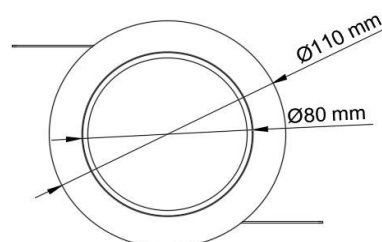

TECHNICAL FEATURES

Power	11W
Input volt	220-240 Vac
Driver	Built-out Sec: DC 20-43V, 250mA
Dimmable	Triac, Optional Dali
IP rating	40
Max. amb. Temp.	45°C

MEASUREMENTS AND MATERIAL FEATURES

Measurements	φ110x89.7 mm
Material	aluminium
Color outerring	black/white
Color innerring	black/white/gold
Adjustable	Optional

LIGHTING CHARACTERISTICS

Light color	2700K/3000K/4000K
	DW: (dim to warm ) (1800 - 3000K )
Lumen output	2700K : 820 lm
	3000K : 886 lm
	4000K : 1047 lm
Beam angle	2700K:25°/40°
	3000K: 25°/40°
	4000K: 40°
	DW: 40°
CRI	RA90+
LEDtype	CREE
Lifetime	L80B10 50000h
SDCM	3
Flux Code	25°: 97 100 100 100 100
	40°: 96 100 100 100 100

CEUE11 - beam angle 25°

CEUE11 - beam angle 40°

PRODUCTTYPE	POWER	LIGHT COLOR	BEAM ANGLE	COLOR OUTERRING	COLOR INNERRING
<b>EE- CEUE(A)</b>	<b>11</b>	<b>/ 27</b>	<b>- 25</b>	<b>B</b>	<b>B</b>
CONCEPT E ULTRA EDGE (ADJUSTABLE)	WATT	KELVIN	°	BLACK/WHITE	BLACK/WHITE /GOLD