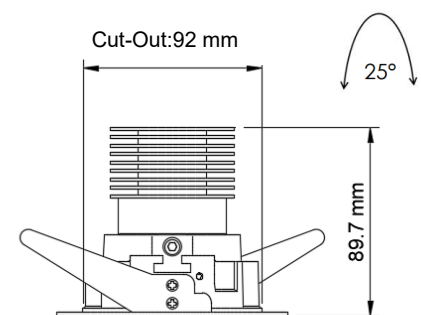

TECHNICAL FEATURES

Power	11W
Input volt	220-240 Vac
Driver	Built-out Sec: DC 20-43V, 250mA
Dimmable	Triac, Optional Dali
IP rating	40
Max. amb. Temp.	45°C

MEASUREMENTS AND MATERIAL FEATURES

Measurements	φ110x89.7 mm
Material	aluminium
Color outerring	black/white
Color innerring	black/white/gold
Adjustable	Optional

LIGHTING CHARACTERISTICS

Light color	2700K/3000K/4000K
	DW: (dim to warm ) (1800 - 3000K )
Lumen output	2700K : 820 lm
	3000K : 886 lm
	4000K : 1047 lm
Beam angle	2700K:25°/40°
	3000K: 25°/40°
	4000K: 40°
	DW: 40°
CRI	RA90+
LEDtype	CREE
Lifetime	L80B10 50000h
SDCM	3
Flux Code	25°: 97 100 100 100 100
	40°: 96 100 100 100 100