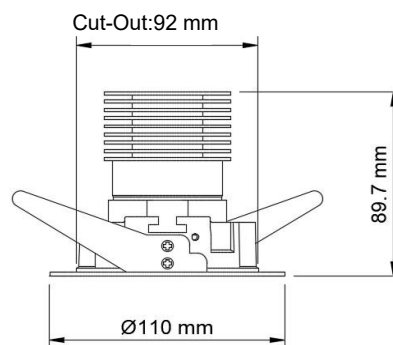

TECHNICAL FEATURES

Power	11W
Input volt	220-240 Vac
Driver	Built-out Sec: DC 20-43V, 250mA
Dimmable	Triac, Optional Dali
IP rating	40
Max. amb. Temp.	45°C

MEASUREMENTS AND MATERIAL FEATURES

Measurements	φ110x89.7 mm
Material	aluminium
Color outerring	black/white
Color innerring	black/white/gold
Adjustable	Optional

LIGHTING CHARACTERISTICS

Light color	2700K/3000K/4000K
	DW: (dim to warm ) (1800 - 3000K )
Lumen output	2700K : 820 lm
	3000K : 886 lm
	4000K : 1047 lm
Beam angle	2700K:25°/40°
	3000K: 25°/40°
	4000K: 40°
	DW: 40°
CRI	RA90+
LEDtype	CREE
Lifetime	L80B10 50000h
SDCM	3
Flux Code	25°: 97 100 100 100 100
	40°: 96 100 100 100 100

CEUE11 - beam angle 25°

CEUE11 - beam angle 40°

PRODUCTTYPE	POWER	LIGHT COLOR	BEAM ANGLE	COLOR OUTERRING	COLOR INNERRING
<b>EE- CEUE(A)</b>	<b>11</b>	<b>/ 27</b>	<b>- 25</b>	<b>B</b>	<b>B</b>
CONCEPT E ULTRA EDGE (ADJUSTABLE)	WATT	KELVIN	°	BLACK/WHITE	BLACK/WHITE /GOLD