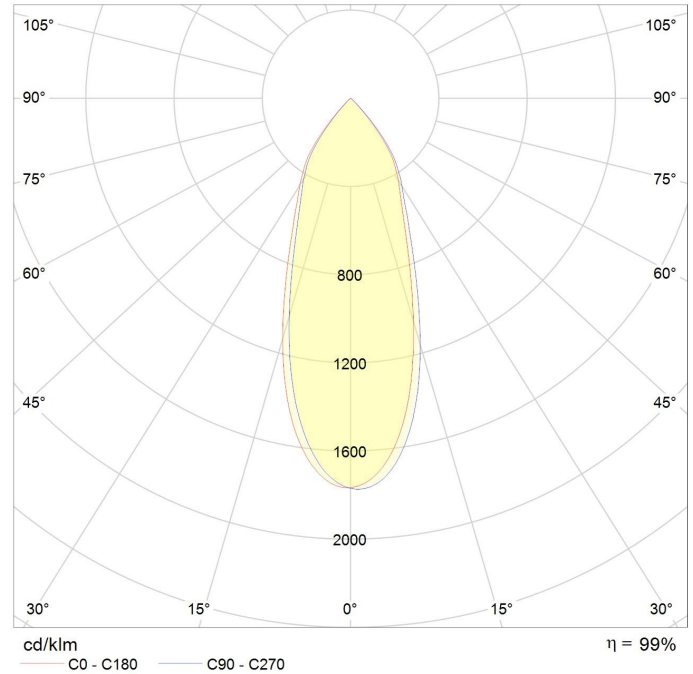

TECHNICAL FEATURES

Power	11W
Input volt	220-240 Vac
Driver	Built-out Sec: DC 20-43V, 250mA
Dimmable	Triac, Optional Dali
IP rating	40
Max. amb. Temp.	45°C

MEASUREMENTS AND MATERIAL FEATURES

Measurements	φ110x89.7 mm
Material	aluminium
Color outerring	black/white
Color innerring	black/white/gold
Adjustable	Optional

LIGHTING CHARACTERISTICS

Light color	2700K/3000K/4000K
	DW: (dim to warm ) (1800 - 3000K )
Lumen output	2700K : 820 lm
	3000K : 886 lm
	4000K : 1047 lm
Beam angle	2700K:25°/40°
	3000K: 25°/40°
	4000K: 40°
	DW: 40°
CRI	RA90+
LEDtype	CREE
Lifetime	L80B10 50000h
SDCM	3
Flux Code	25°: 97 100 100 100 100
	40°: 96 100 100 100 100

CEUE11 - beam angle 25°

CEUE11 - beam angle 40°

PRODUCTTYPE	POWER	LIGHT COLOR	BEAM ANGLE	COLOR OUTERRING	COLOR INNERRING
<b>EE- CEUE(A)</b>	<b>11</b>	<b>/ 27</b>	<b>- 25</b>	<b>B</b>	<b>B</b>
CONCEPT E ULTRA EDGE (ADJUSTABLE)	WATT	KELVIN	°	BLACK/WHITE	BLACK/WHITE /GOLD