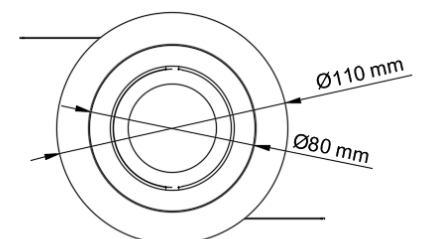

TECHNICAL FEATURES

Power	11W
Input volt	220-240 Vac
Driver	Built-out Sec: DC 20-43V, 250mA
Dimmable	Triac, Optional Dali
IP rating	40
Max. amb. Temp.	45°C

MEASUREMENTS AND MATERIAL FEATURES

Measurements	φ110x89.7 mm
Material	aluminium
Color outerring	black/white
Color innerring	black/white/gold
Adjustable	Optional

LIGHTING CHARACTERISTICS

Light color	2700K/3000K/4000K
	DW: (dim to warm ) (1800 - 3000K )
Lumen output	2700K : 820 lm
	3000K : 886 lm
	4000K : 1047 lm
Beam angle	2700K:25°/40°
	3000K: 25°/40°
	4000K: 40°
	DW: 40°
CRI	RA90+
LEDtype	CREE
Lifetime	L80B10 50000h
SDCM	3
Flux Code	25°: 97 100 100 100 100
	40°: 96 100 100 100 100

CEUE11 - beam angle 25°

CEUE11 - beam angle 40°

PRODUCTTYPE	POWER	LIGHT COLOR	BEAM ANGLE	COLOR OUTERRING	COLOR INNERRING
<b>EE- CEUE(A)</b>	<b>11</b>	<b>/ 27</b>	<b>- 25</b>	<b>B</b>	<b>B</b>
CONCEPT E ULTRA EDGE (ADJUSTABLE)	WATT	KELVIN	°	BLACK/WHITE	BLACK/WHITE /GOLD